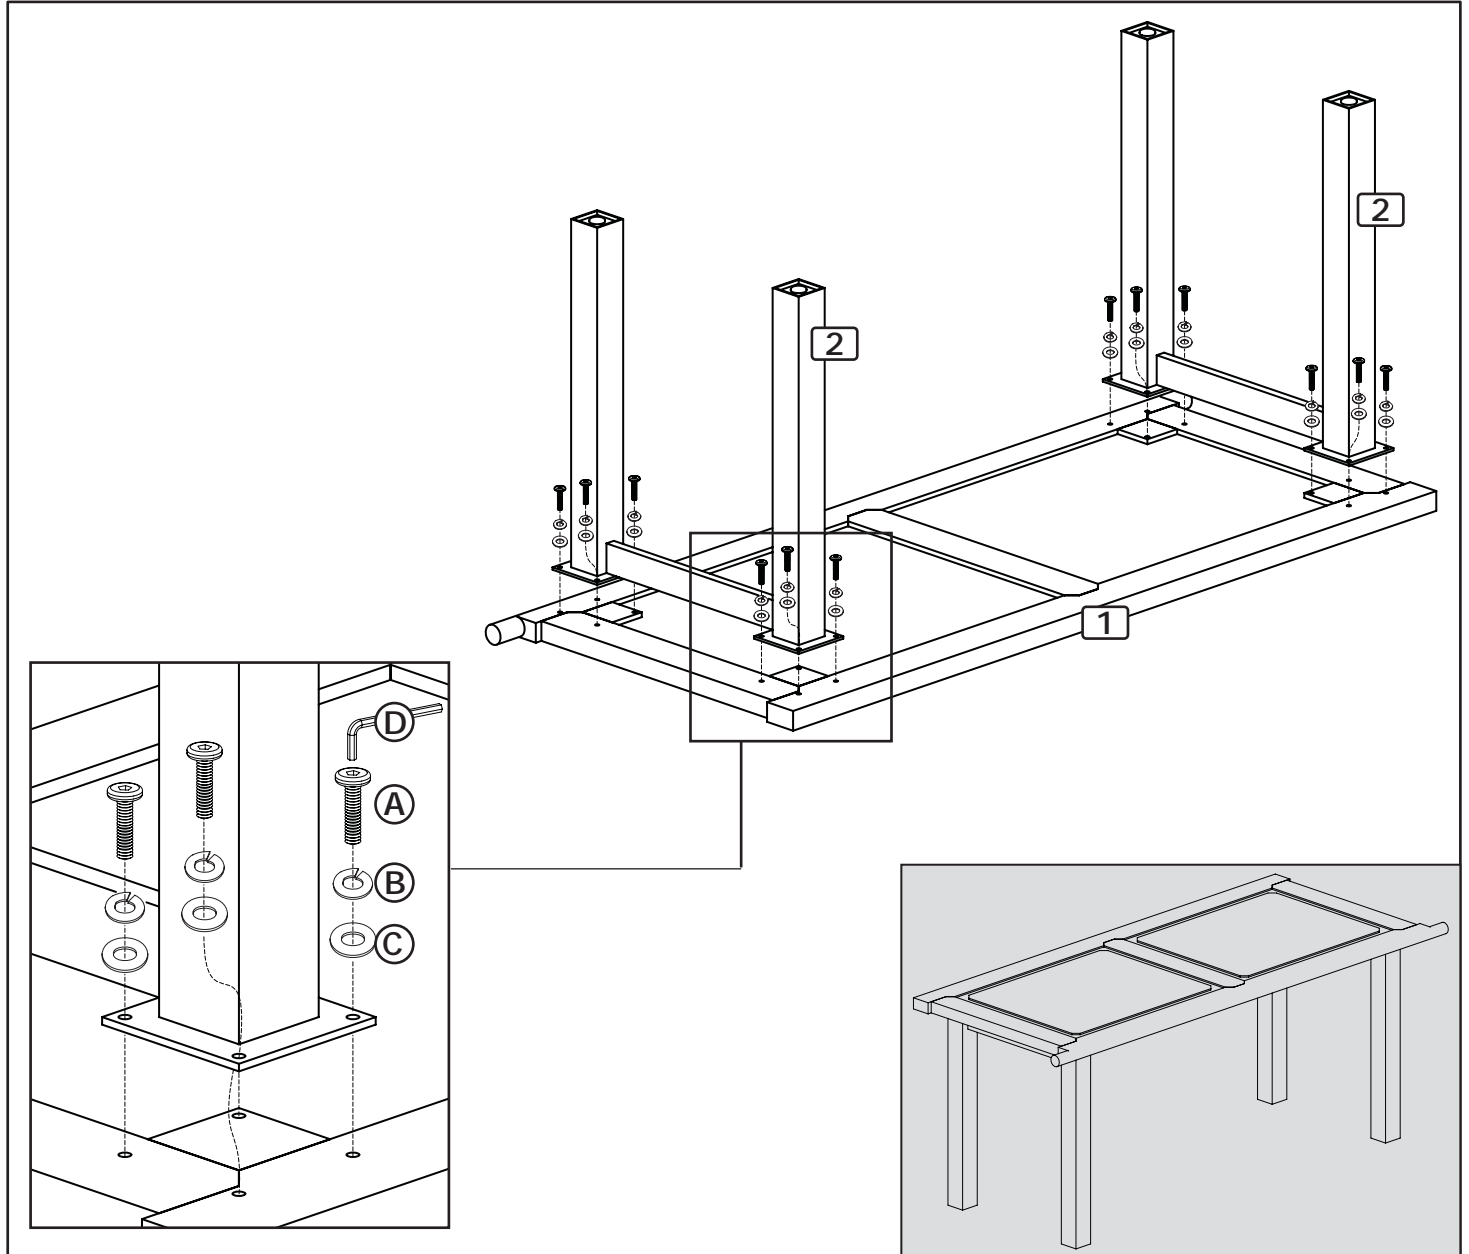

ASSEMBLY INSTRUCTIONS

ITEM NO.: A192-37 RECLAIMED DOOR COCKTAIL TABLE
A192-70 RECLAIMED DOOR CONSOLE TABLE

Thank you for purchasing this quality product. Be sure to check all packing materials carefully for small parts may have come loose inside the carton during shipment, clarify and count all parts and compare with the parts list below.

Do not completely tighten until the item has been fully assembled.

HARDWARE LIST					PARTS LIST			
A		BOLT	Ø1/4"x3/4"L	16PCS	1		TOP FRAME	1pc
B		SPRING WASHERS	Ø1/4"x12mm	16PCS				
C		FLAT WASHERS	Ø1/4"x16mm	16PCS				
D		ALLEN KEY		1PC	2		TOP FRAME	2pcs