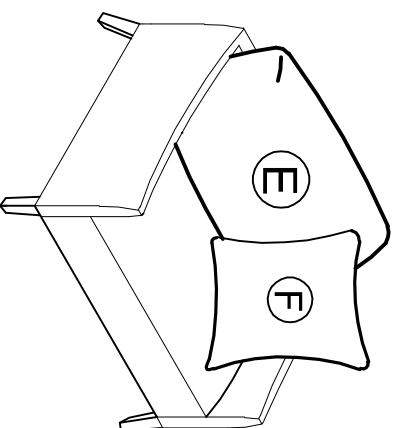

ITEM : U5203 1.5CHAIR
PARTS LIST

NO	DESCRIPTION	PART	QTY
A	SEAT		1pc
B	LEGS		4pcs
C	BOLTS		16pcs
D	ALLEN KEY		1pc
E	BACK PILLOW		1pc
F	THROW PILLOWS		1pc

STEP 1

STEP 2

STEP 3

FINISH

Please Check Underneath Seat Deck For Any Parts That May Be Inside