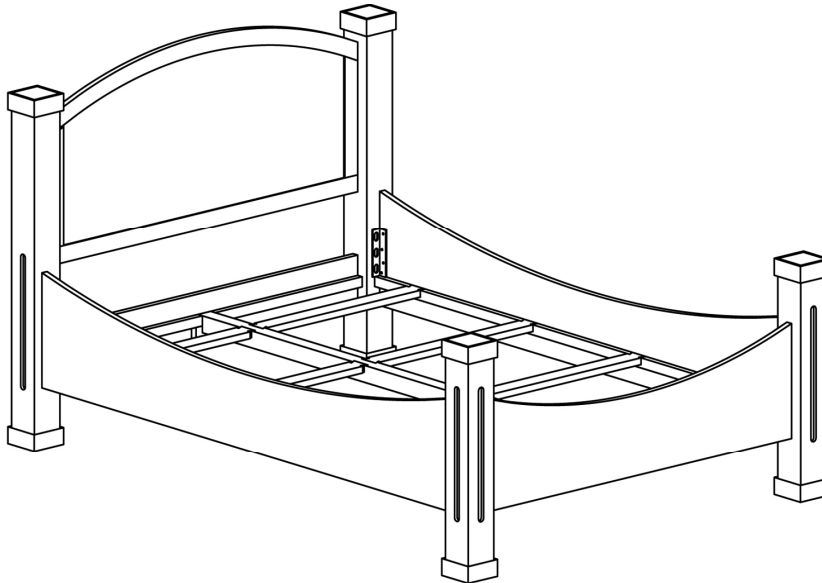

Furniture Connexion & Porter Designs

ASSEMBLY INSTRUCTION

SKU# 04-196-14-9047

DESCRIPTION# TAHOE QUEEN BED

Thank you for purchasing this quality product. Be sure to check all packing material carefully for small parts, which may have come loose inside the carton during shipment. Identify and count all parts and compare with the hardware and parts list below

STEP-4

COMPLETELY ASSEMBLED

PAGE 2 OF 2