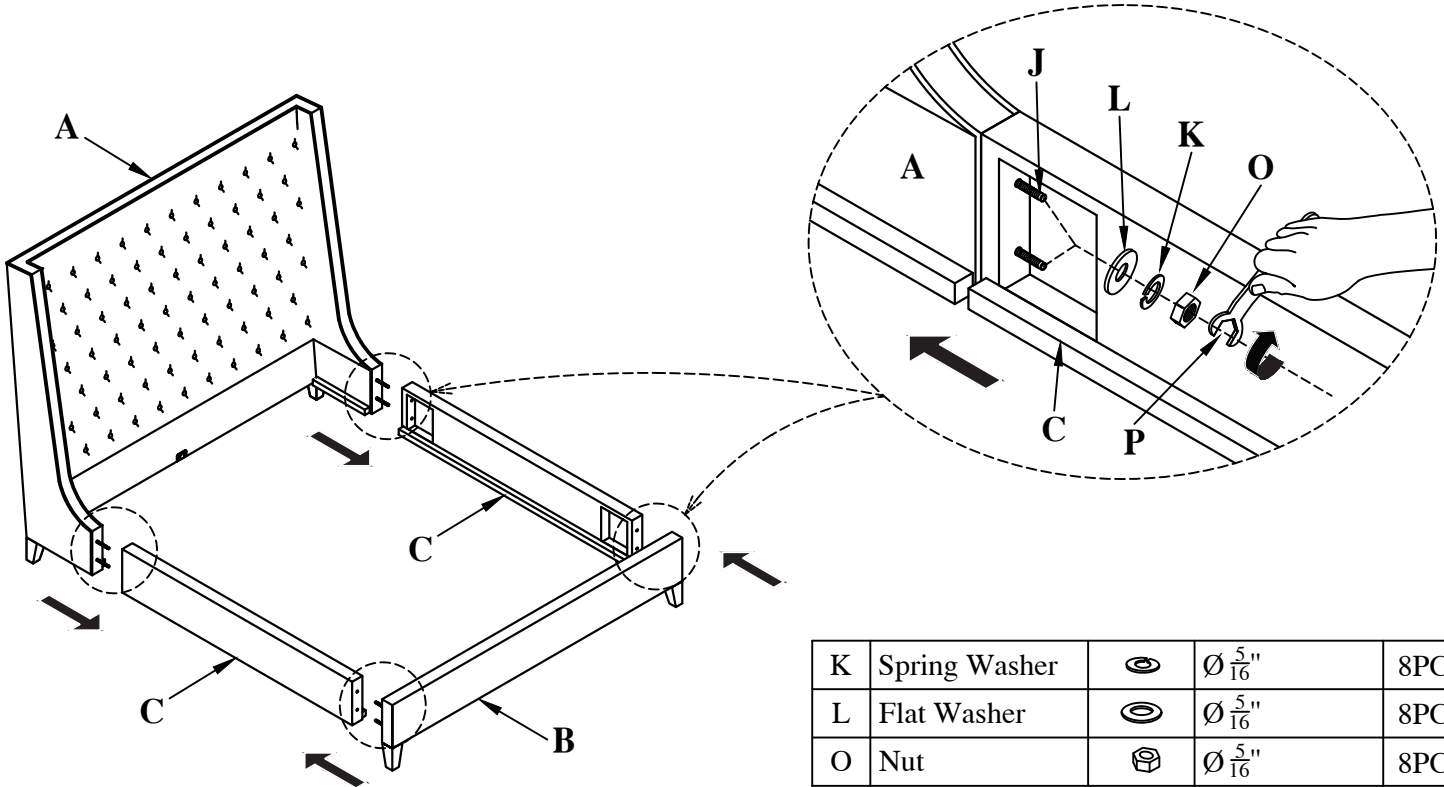

ASSEMBLY INSTRUCTIONS

ITEM NO : BELA#8000/BELA#9000/BELA#9520

DESCRIPTION : ELANIA Queen/King/Cal.King BED

Thank you for purchasing this quality product. Be sure to check all packing material carefully for small part that may have come loose inside the carton during shipment.

Step 3 : Assembly side rail (C) with HB (A) & FB (B) .

K	Spring Washer		$\text{Ø} \frac{5}{16}$"	8PCS
L	Flat Washer		$\text{Ø} \frac{5}{16}$"	8PCS
O	Nut		$\text{Ø} \frac{5}{16}$"	8PCS
P	Spanner		M12	1PC

Step 4 : Assembly center rail (D) with HB (A) & FB (B) .