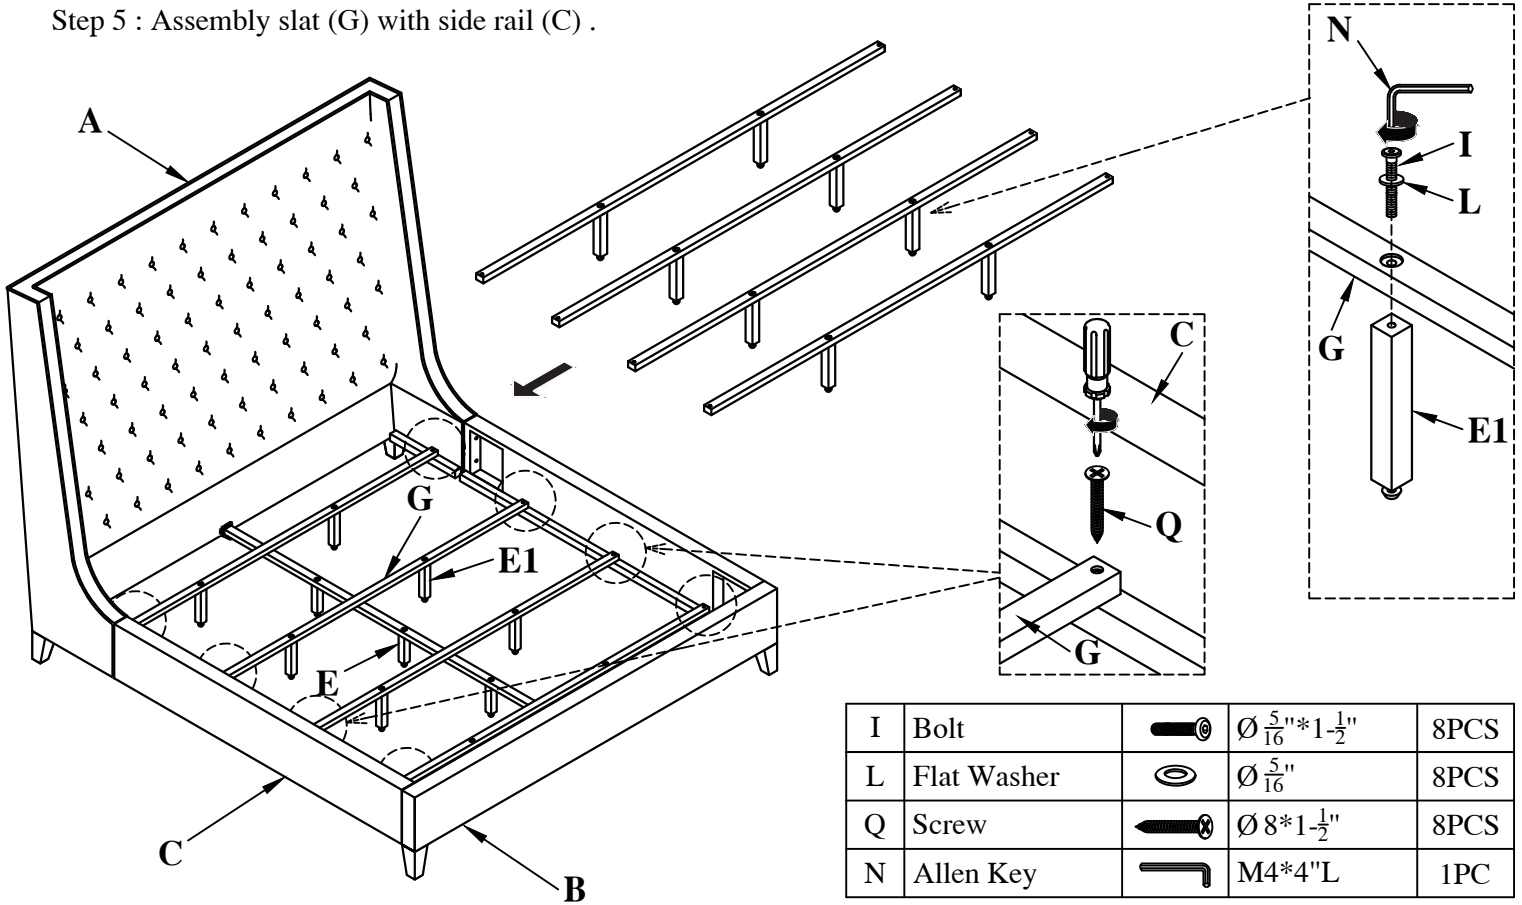

ASSEMBLY INSTRUCTIONS

ITEM NO : BELA#8000/BELA#9000/BELA#9520

DESCRIPTION : ELANIA Queen/King/Cal.King BED

Thank you for purchasing this quality product. Be sure to check all packing material carefully for small part that may have come loose inside the carton during shipment.

Step 5 : Assembly slat (G) with side rail (C) .