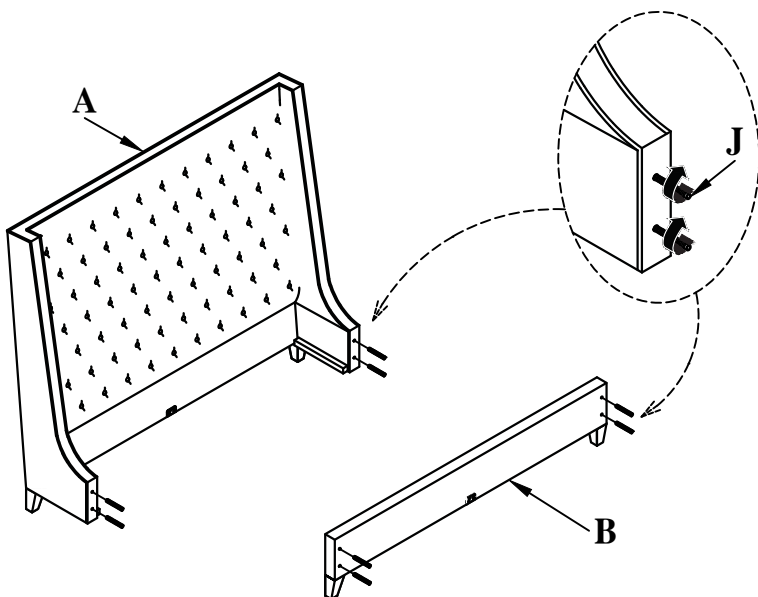

ASSEMBLY INSTRUCTIONS

ITEM NO : BELA#8000/BELA#9000/BELA#9520

DESCRIPTION : ELANIA Queen/King/Cal.King BED

Thank you for purchasing this quality product. Be sure to check all packing material carefully for small part that may have come loose inside the carton during shipment.

Step 1 : Assembly HB (A) & FB (B) with leg (F) .

H	Bolt		$\text{Ø} \frac{5}{16} \text{''} * 4 \text{''}$	4PCS
K	Spring Washer		$\text{Ø} \frac{5}{16} \text{''}$	4PCS
L	Flat Washer		$\text{Ø} \frac{5}{16} \text{''}$	4PCS
N	Allen Key		M4*4"L	1PC

Step 2 : Assembly Bolt (J) with HB (A) & FB (B) .

J	Bolt		$\text{Ø} \frac{5}{16} \text{''} * 4 \text{''}$	8PCS
---	------	--	---	------

TOOLS REQUIRED (Not provided)

Phillips Screwdriver

A	Headboard		1PC
B	Footboard		1PC
C	Side Rail		2PCS
D	Center Rail		1PC
E	Center Rail Support Leg		3PCS
E1	Slat Support Leg		8PCS
F	Leg		4PCS
G	Slat		4PCS