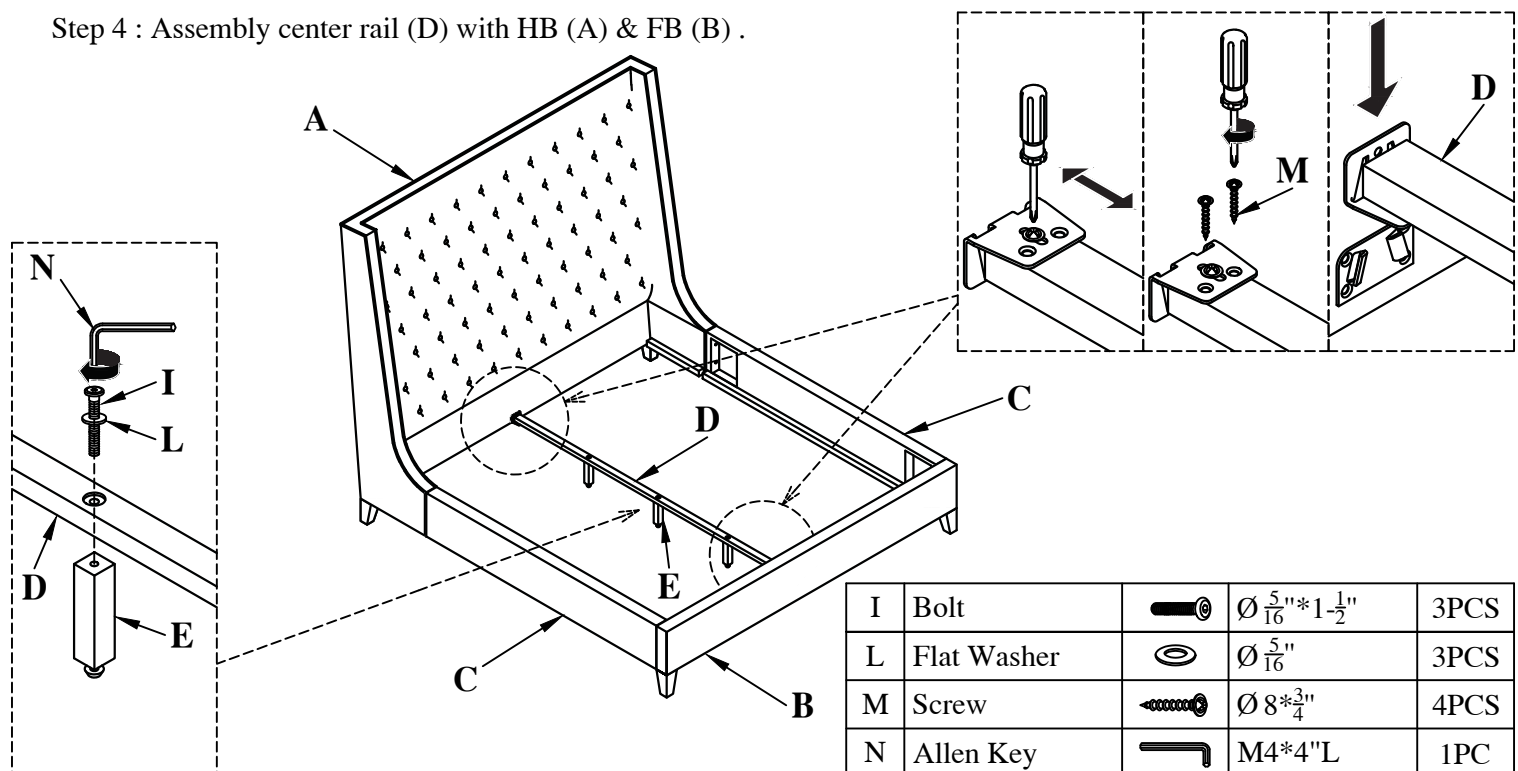

I	Bolt		$\text{Ø} \frac{5}{16}$"*1-1/2"	3PCS
L	Flat Washer		$\text{Ø} \frac{5}{16}$"	3PCS
M	Screw		$\text{Ø} 8 \frac{3}{4}$"	4PCS
N	Allen Key		M4*4"L	1PC