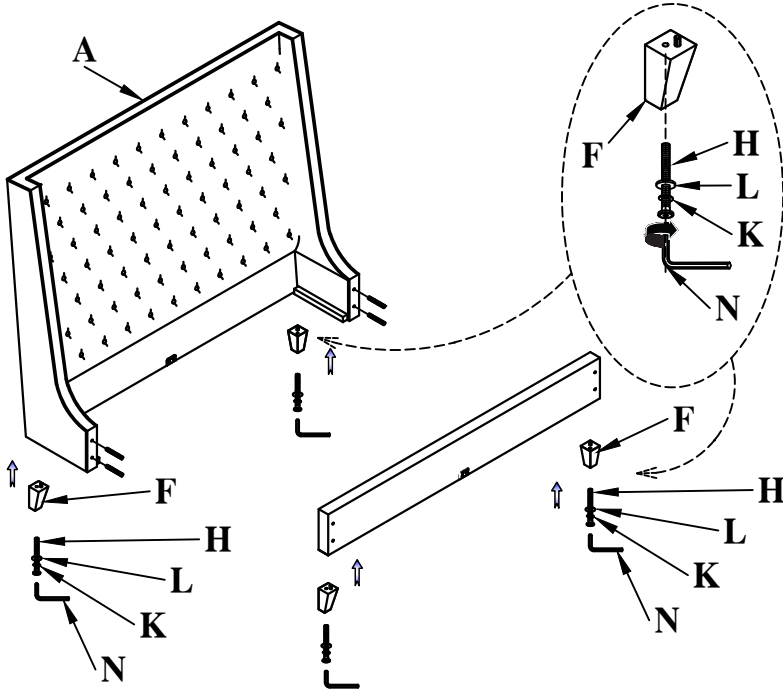

ASSEMBLY INSTRUCTIONS

ITEM NO : BELA#8000/BELA#9000/BELA#9520

DESCRIPTION : ELANIA Queen/King/Cal.King BED

Thank you for purchasing this quality product. Be sure to check all packing material carefully for small part that may have come loose inside the carton during shipment.

Step 1 : Assembly HB (A) & FB (B) with leg (F) .

H	Bolt		$\text{Ø} \frac{5}{16} \text{''} * 4 \text{''}$	4PCS
K	Spring Washer		$\text{Ø} \frac{5}{16} \text{''}$	4PCS
L	Flat Washer		$\text{Ø} \frac{5}{16} \text{''}$	4PCS
N	Allen Key		M4*4"L	1PC

Step 2 : Assembly Bolt (J) with HB (A) & FB (B) .

J	Bolt		$\text{Ø} \frac{5}{16} \text{''} * 4 \text{''}$	8PCS
---	------	--	---	------

TOOLS REQUIRED (Not provided)

Phillips Screwdriver

A	Headboard		1PC
B	Footboard		1PC
C	Side Rail		2PCS
D	Center Rail		1PC
E	Center Rail Support Leg		3PCS
E1	Slat Support Leg		8PCS
F	Leg		4PCS
G	Slat		4PCS