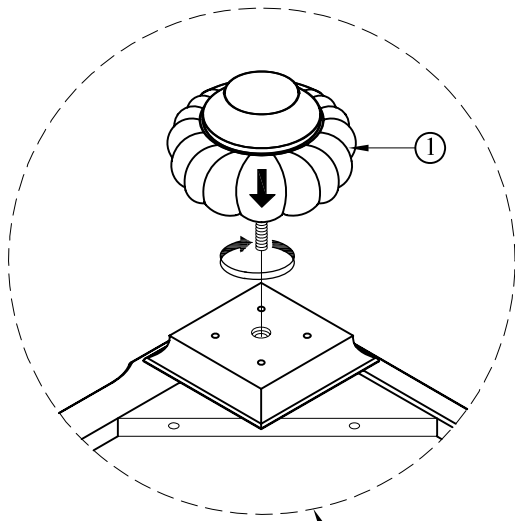

ASSEMBLY INSTRUCTION

ITEM NO : BQ600NS
DESCRIPTION : NIGHT STAND

The legs inside the
bottom drawer

NO.	PART LIST	Q'ty
1	Bun foot	4pcs