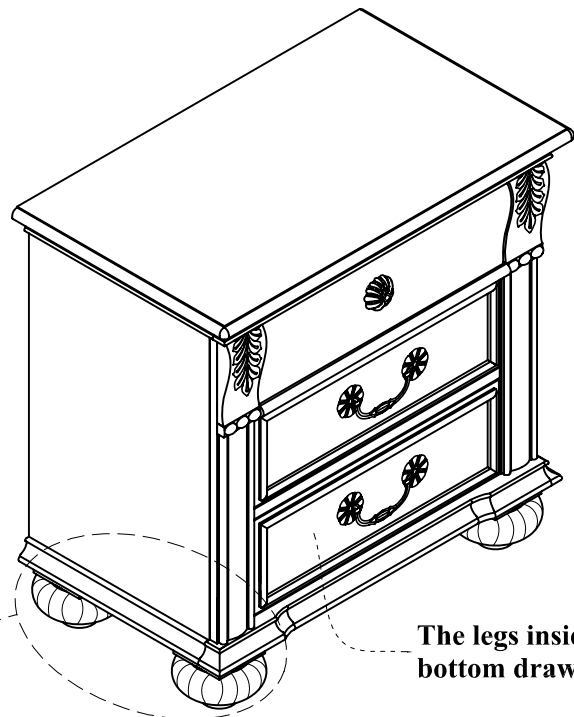

ASSEMBLY INSTRUCTION

ITEM NO : BQ600NS
DESCRIPTION : NIGHT STAND

The legs inside the
bottom drawer

NO.	PART LIST	Q'ty
1	Bun foot	4pcs