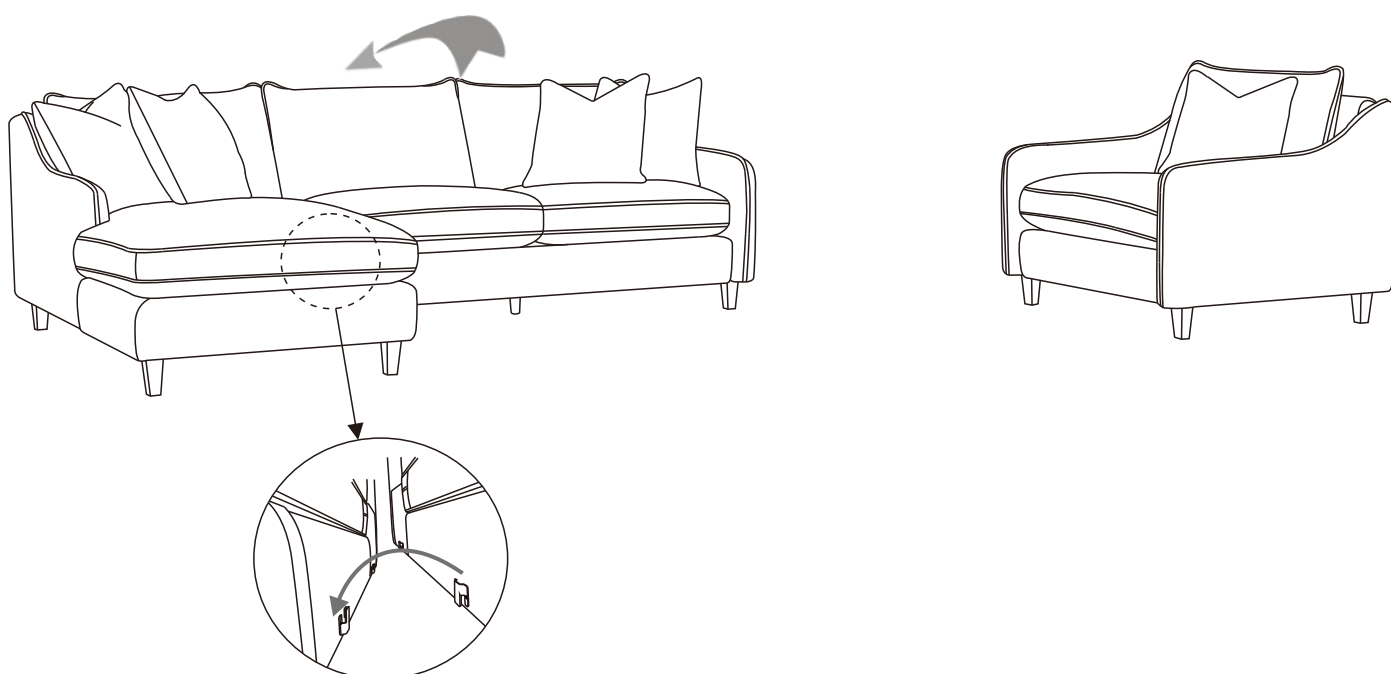

Item# SVOG#912-FACH

Description# Chair

HARDWARE LIST			
No	Description	Sketch	Qty
A	Wood leg		4 PCS
B	Flat Washer		4 PCS

Step 4

Please lay the item on its back on a soft, clean floor. Open the flap in the lining and remove the red package containing the four legs and washers. Install as shown below.

Step 5

Begin sectional connection by placing the piece in desired location in room, the direction shown as below. Note: Each LAF Chaise, RAF Chair includes two pillows. each Chair includes one pillow.

Feather cushions require fluffing to restore the feathers natural loft.