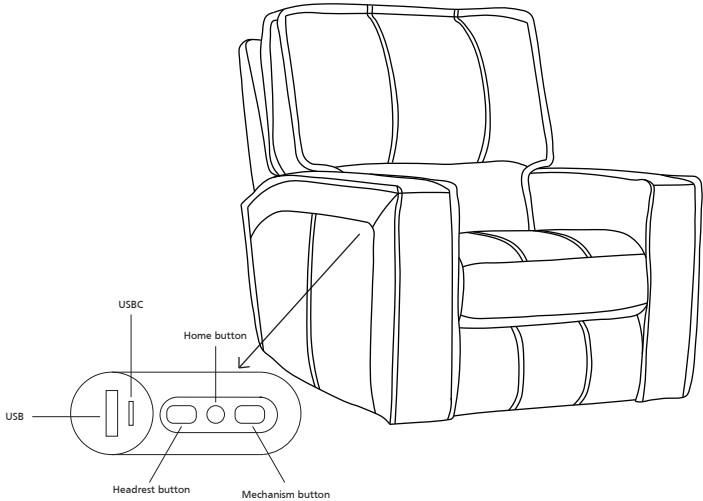

Parker Living®
A Division of Parker House

ROCKFORD COLLECTION

MROC#812PH
Power Recliner

ASSEMBLY INSTRUCTIONS NOTICE DE MONTAGE

ROCKFORD COLLECTION - MROC#812PH

x1

x1

Step 1

Step 2

Headrest connection

Step 3

AC Power Cord

Step 4