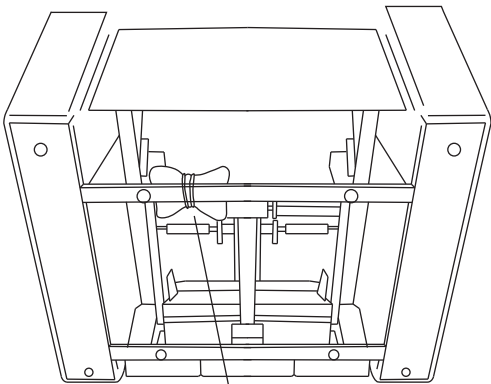

Parker Living®
A Division of Parker House

ROCKFORD COLLECTION

MROC#812PH
Power Recliner

ASSEMBLY INSTRUCTIONS NOTICE DE MONTAGE

ROCKFORD COLLECTION - MROC#812PH

x1

x1

Step 1

Step 2

Headrest connection

Step 3

AC Power Cord

Step 4