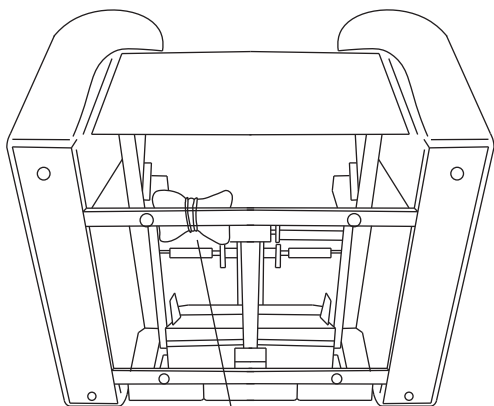

# EMPIRE COLLECTION - MEMP#812PH

x1

x1

Step 1

Step 2

Headrest connection

Step 3

AC Power Cord

Step 4