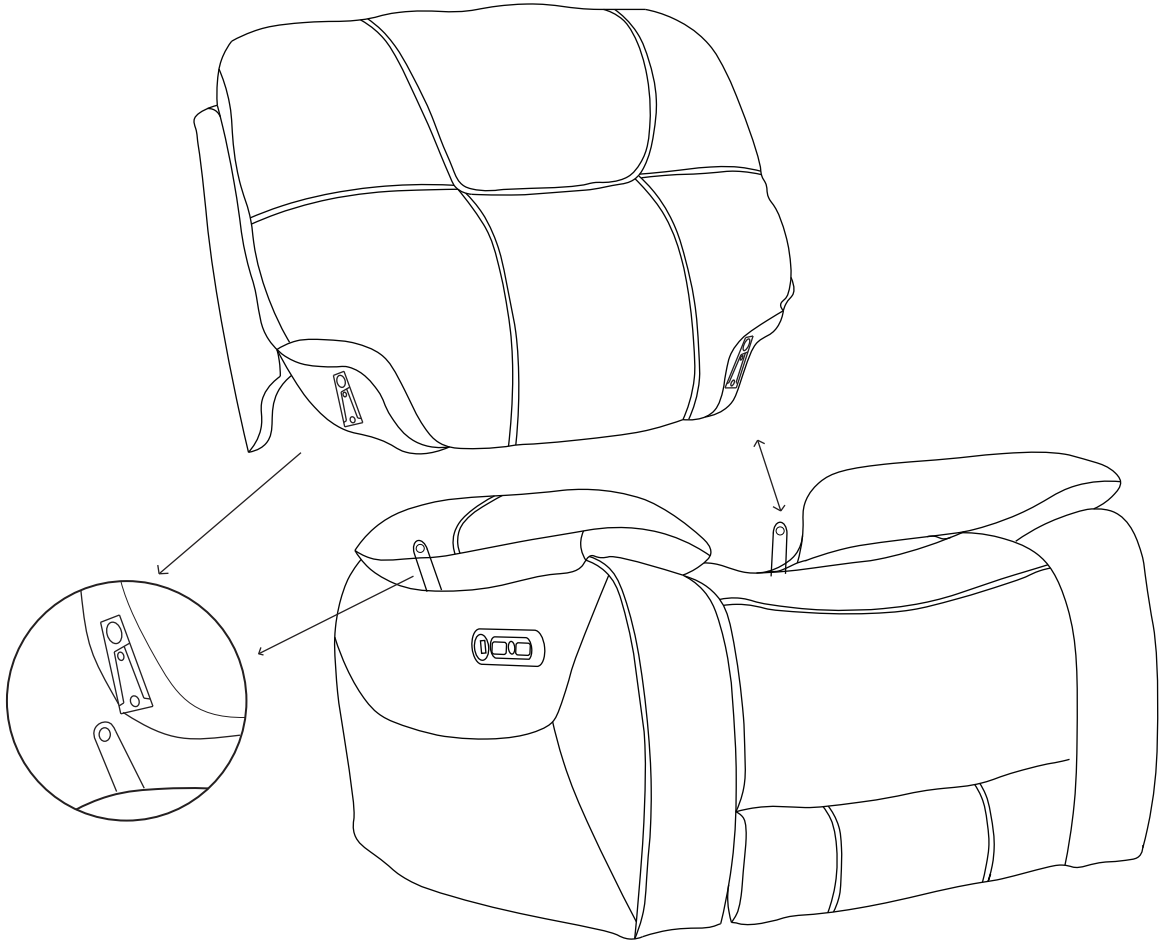

Parker Living®
A Division of Parker House

AXEL COLLECTION

MAXE#812PH
Power Recliner

ASSEMBLY INSTRUCTIONS NOTICE DE MONTAGE

AXEL COLLECTION - MAXE#812PH

x1

x1

Step 1

Attach back to base.

AXEL COLLECTION - MAXE#812PH

Step 2

Headrest connection.

Step 3

AC Power Cord

AXEL COLLECTION - MAXE#812PH

Step 4