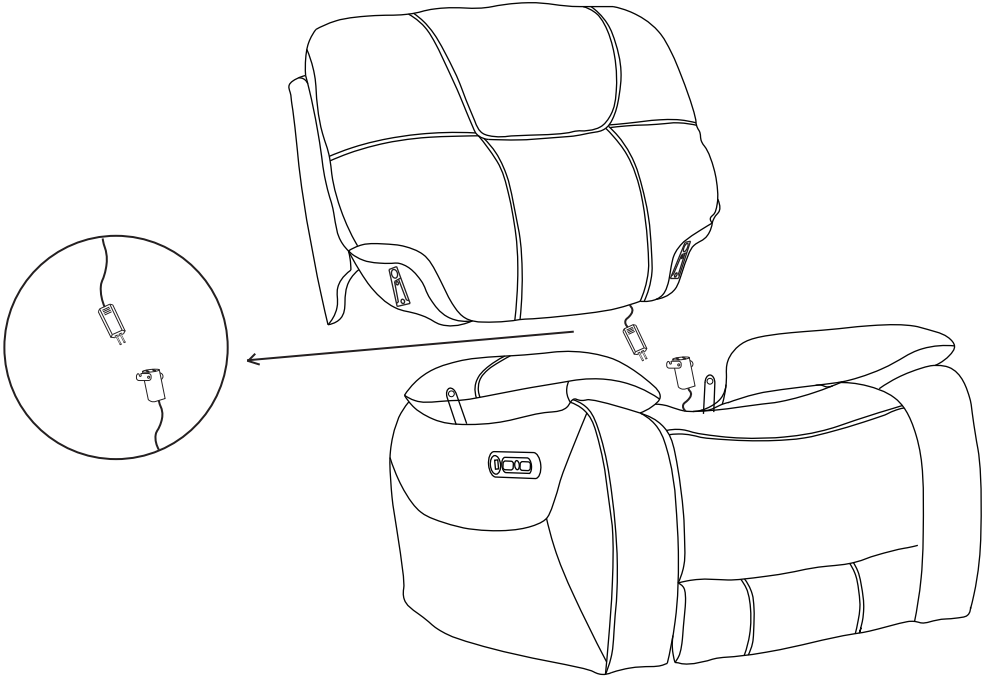

Parker Living®
A Division of Parker House

AXEL COLLECTION

MAXE#812PH
Power Recliner

ASSEMBLY INSTRUCTIONS NOTICE DE MONTAGE

AXEL COLLECTION - MAXE#812PH

x1

x1

Step 1

Attach back to base.

AXEL COLLECTION - MAXE#812PH

Step 2

Headrest connection.

Step 3

AC Power Cord

AXEL COLLECTION - MAXE#812PH

Step 4