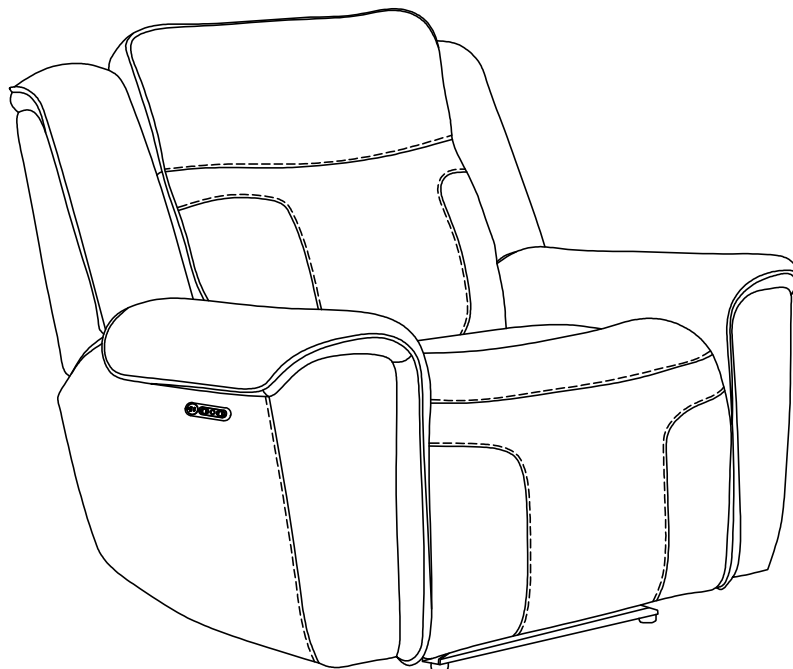

Parker Living®
HORIZON

MODEL : ATLANTIS MATL#812PHZ

**ASSEMBLY INSTRUCTIONS
NOTICE DE MONTAGE**

*** Please keep these instructions and have the product model # and part # available when requesting a service.**

IMPORTANT NOTE

Do not use a power tool to assemble this product as it could damage the thread of the hardware and affect the solidity/durability of the product.

MADE IN VIET NAM

Page 1 of 2

Parker Living®
HORIZON