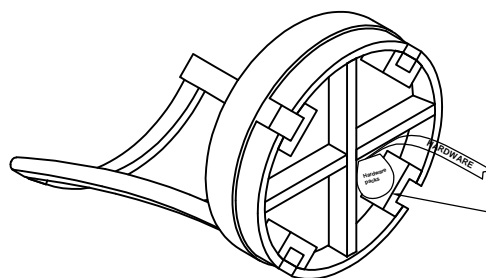

Parker House
FURNITURE

Assembly Instruction

Item No: DSUN#2230S-SS

Description : SWIVEL BAR STOOL GRID BACK

2022-06-07

HARDWARE LIST

No	Description	Sketch	Q'TY
A	Allen Wrench 4mm		1PC
B	Bolt Ø1/4"x1-9/16" (40mm)		12PCS
C	Lock Washer Ø1/4"		12PCS
D	Flat Washer Ø1/4"x3/4"		12PCS
E	Plastic Cap		4PCS

PARTS LIST

SEAT FRAME (1PC)		LEGS (4PCS)	
①		②	
STRETCHER RING WITH METAL SCUFF GUARD (1PC)			
③			

STRETCHER RING WITH METAL SCUFF GUARD

Hardware pack is screwed here

Parker House
FURNITURE

Assembly Instruction

Item No: DSUN#2230S-SS

Description : SWIVEL BAR STOOL GRID BACK

2022-06-07

Parker House
FURNITURE

Assembly Instruction

Item No: DSUN#2230S-SS

Description : SWIVEL BAR STOOL GRID BACK

2022-06-07

STEP 1

STEP 2

Parker House
FURNITURE

Assembly Instruction

Item No: DSUN#2230S-SS

Description : SWIVEL BAR STOOL GRID BACK

2022-06-07