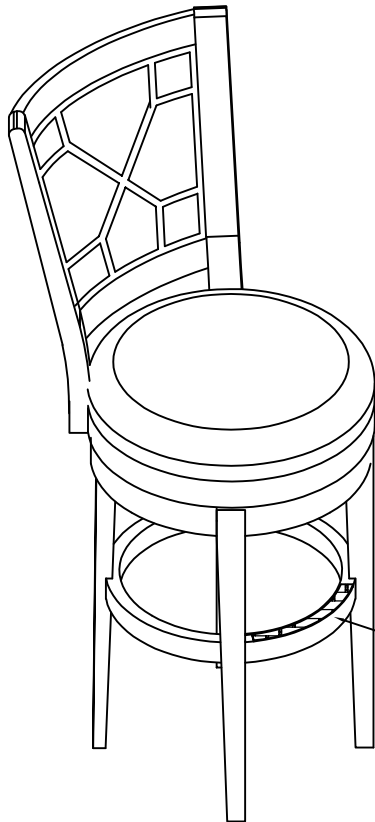

Parker House
FURNITURE

Assembly Instruction

Item No: DSUN#2230S-SS

Description : SWIVEL BAR STOOL GRID BACK

2022-06-07

HARDWARE LIST

No	Description	Sketch	Q'TY
A	Allen Wrench 4mm		1PC
B	Bolt Ø1/4"x1-9/16" (40mm)		12PCS
C	Lock Washer Ø1/4"		12PCS
D	Flat Washer Ø1/4"x3/4"		12PCS
E	Plastic Cap		4PCS

PARTS LIST

SEAT FRAME (1PC)		LEGS (4PCS)	
①		②	
STRETCHER RING WITH METAL SCUFF GUARD (1PC)			
③			

STRETCHER RING WITH METAL SCUFF GUARD

Hardware pack is screwed here

Parker House
FURNITURE

Assembly Instruction

Item No: DSUN#2230S-SS

Description : SWIVEL BAR STOOL GRID BACK

2022-06-07

Parker House
FURNITURE

Assembly Instruction

Item No: DSUN#2230S-SS

Description : SWIVEL BAR STOOL GRID BACK

2022-06-07

STEP 1

STEP 2

Parker House
FURNITURE

Assembly Instruction

Item No: DSUN#2230S-SS

Description : SWIVEL BAR STOOL GRID BACK

2022-06-07