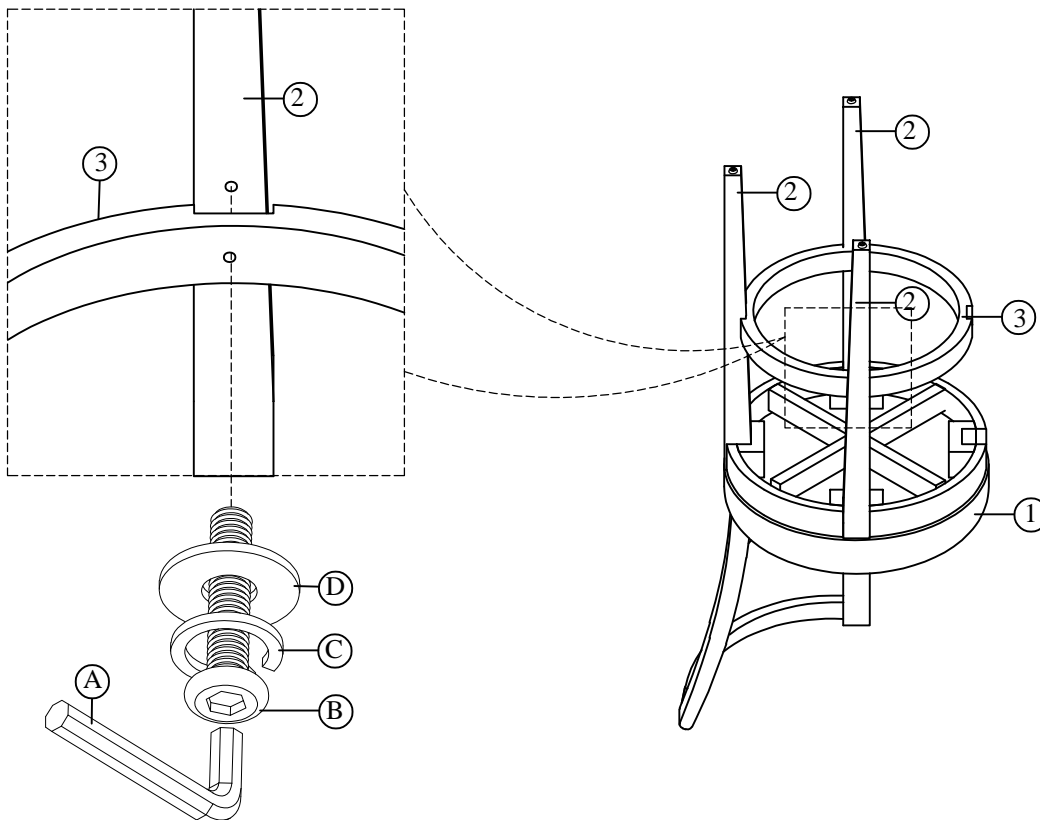

Parker House
FURNITURE

Assembly Instruction

Item No: DSUN#2230S-SS

Description : SWIVEL BAR STOOL GRID BACK

2022-06-07

HARDWARE LIST

No	Description	Sketch	Q'TY
A	Allen Wrench 4mm		1PC
B	Bolt Ø1/4"x1-9/16" (40mm)		12PCS
C	Lock Washer Ø1/4"		12PCS
D	Flat Washer Ø1/4"x3/4"		12PCS
E	Plastic Cap		4PCS

PARTS LIST

SEAT FRAME (1PC)		LEGS (4PCS)	
①		②	
STRETCHER RING WITH METAL SCUFF GUARD (1PC)			
③			

STRETCHER RING WITH METAL SCUFF GUARD

Hardware pack is screwed here

Parker House
FURNITURE

Assembly Instruction

Item No: DSUN#2230S-SS

Description : SWIVEL BAR STOOL GRID BACK

2022-06-07

Parker House
FURNITURE

Assembly Instruction

Item No: DSUN#2230S-SS

Description : SWIVEL BAR STOOL GRID BACK

2022-06-07

STEP 1

STEP 2

Parker House
FURNITURE

Assembly Instruction

Item No: DSUN#2230S-SS

Description : SWIVEL BAR STOOL GRID BACK

2022-06-07