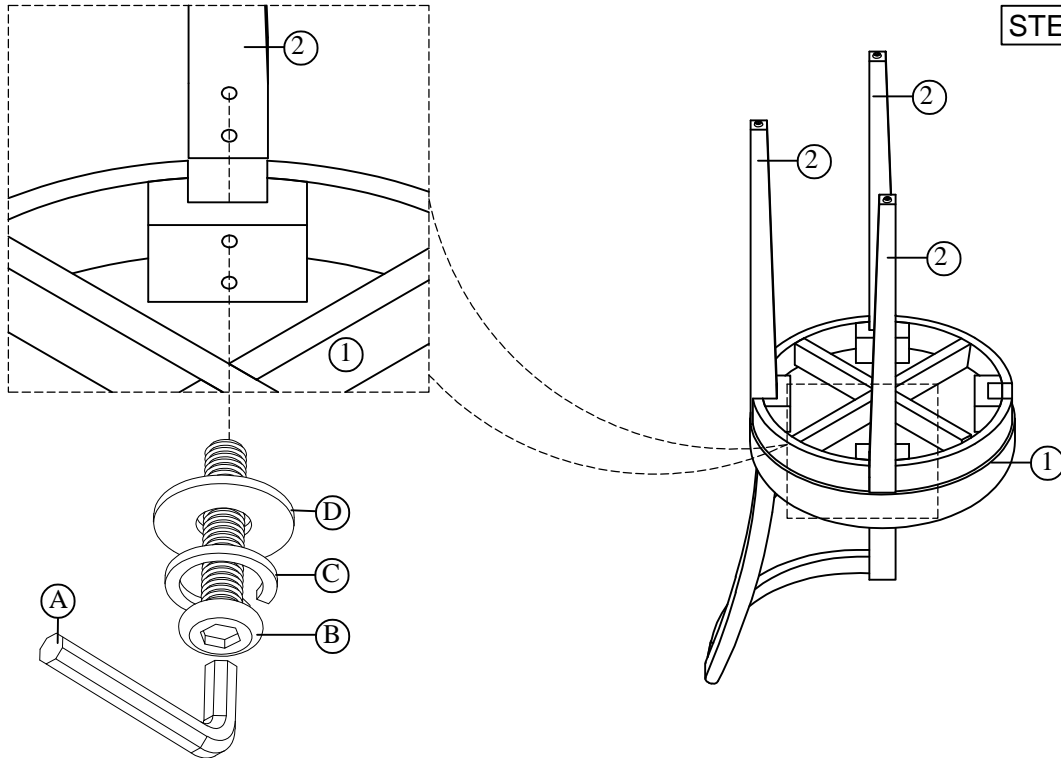

Parker House
FURNITURE

Assembly Instruction

Item No: DSUN#2230S-SS

Description : SWIVEL BAR STOOL GRID BACK

2022-06-07

HARDWARE LIST

No	Description	Sketch	Q'TY
A	Allen Wrench 4mm		1PC
B	Bolt Ø1/4"x1-9/16" (40mm)		12PCS
C	Lock Washer Ø1/4"		12PCS
D	Flat Washer Ø1/4"x3/4"		12PCS
E	Plastic Cap		4PCS

PARTS LIST

SEAT FRAME (1PC)		LEGS (4PCS)	
①		②	
STRETCHER RING WITH METAL SCUFF GUARD (1PC)			
③			

STRETCHER RING WITH METAL SCUFF GUARD

Hardware pack is screwed here

Parker House
FURNITURE

Assembly Instruction

Item No: DSUN#2230S-SS

Description : SWIVEL BAR STOOL GRID BACK

2022-06-07

Parker House
FURNITURE

Assembly Instruction

Item No: DSUN#2230S-SS

Description : SWIVEL BAR STOOL GRID BACK

2022-06-07

STEP 1

STEP 2

Parker House
FURNITURE

Assembly Instruction

Item No: DSUN#2230S-SS

Description : SWIVEL BAR STOOL GRID BACK

2022-06-07