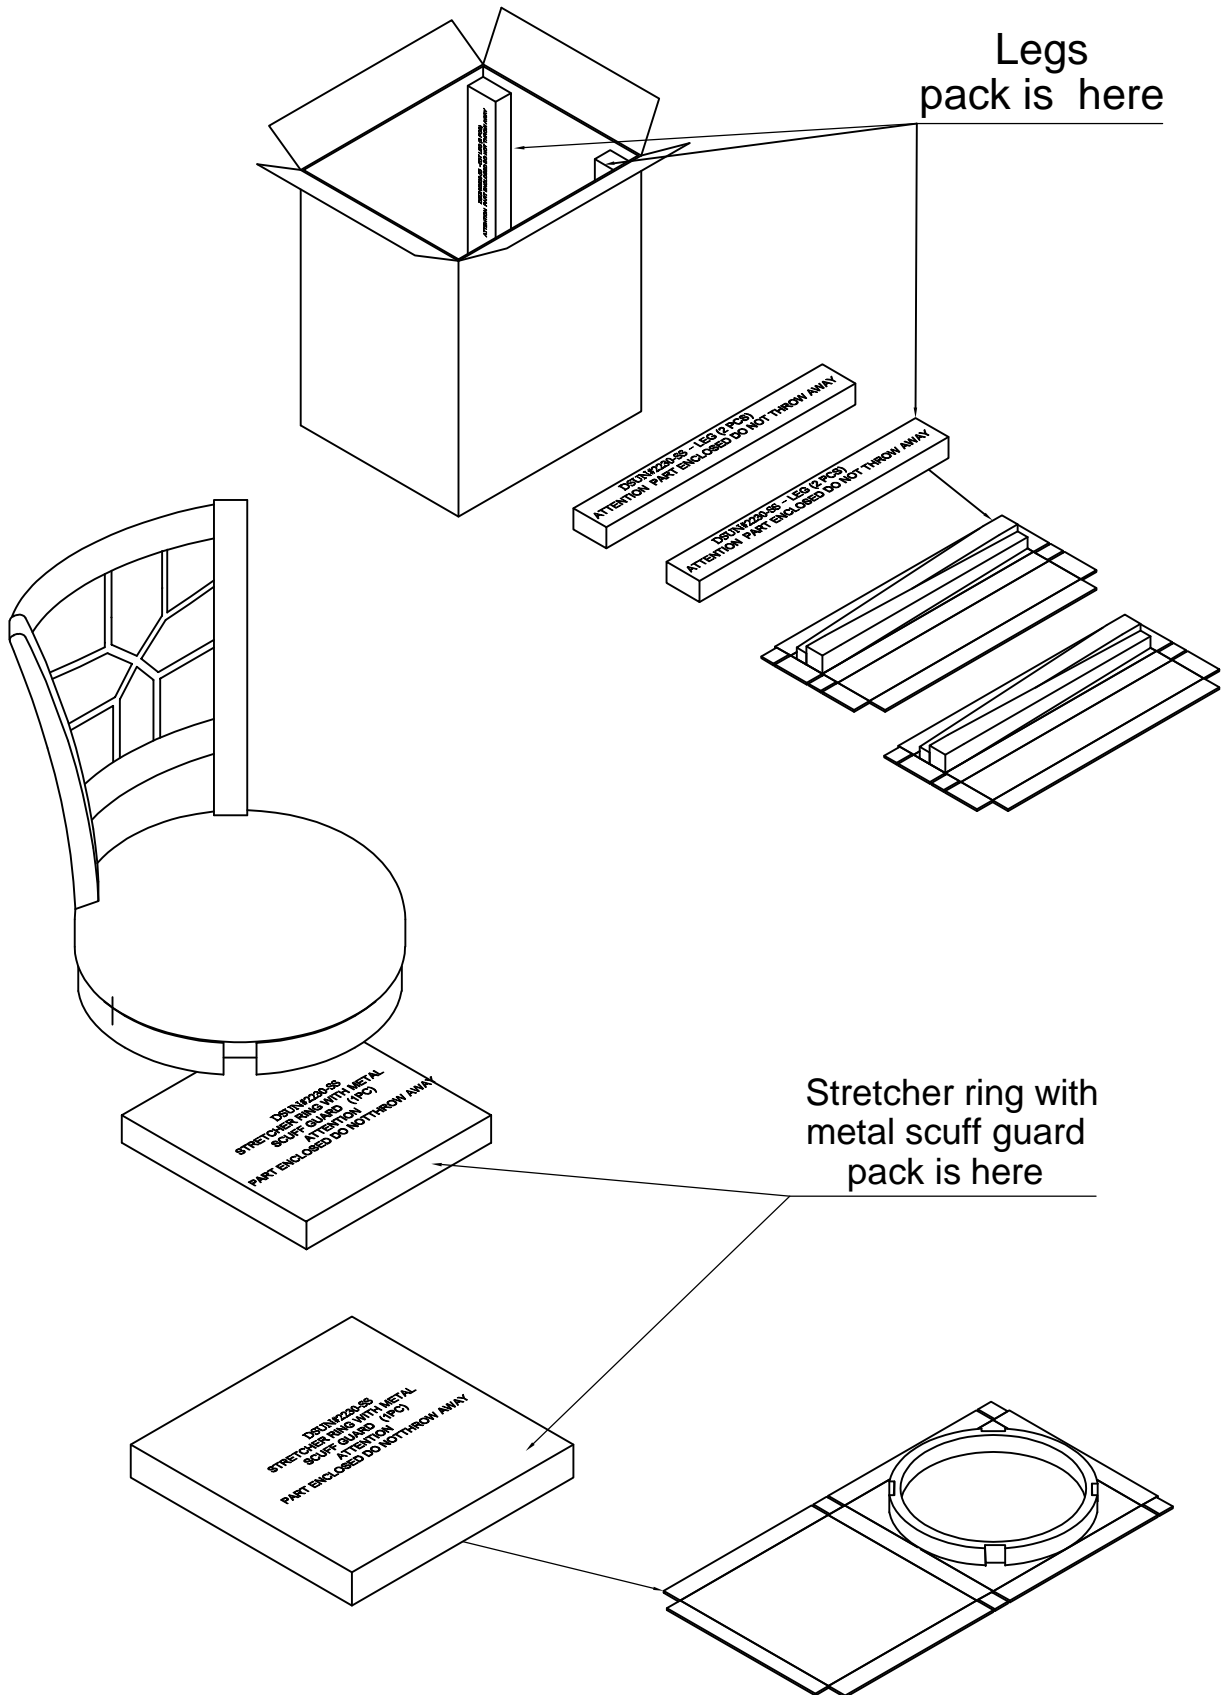

Parker House
FURNITURE

Assembly Instruction

Item No: DSUN#2230S-SS

Description : SWIVEL BAR STOOL GRID BACK

2022-06-07

HARDWARE LIST

No	Description	Sketch	Q'TY
A	Allen Wrench 4mm		1PC
B	Bolt Ø1/4"x1-9/16" (40mm)		12PCS
C	Lock Washer Ø1/4"		12PCS
D	Flat Washer Ø1/4"x3/4"		12PCS
E	Plastic Cap		4PCS

PARTS LIST

SEAT FRAME (1PC)		LEGS (4PCS)	
①		②	
STRETCHER RING WITH METAL SCUFF GUARD (1PC)			
③			

STRETCHER RING WITH METAL SCUFF GUARD

Hardware pack is screwed here

Parker House
FURNITURE

Assembly Instruction

Item No: DSUN#2230S-SS

Description : SWIVEL BAR STOOL GRID BACK

2022-06-07

Parker House
FURNITURE

Assembly Instruction

Item No: DSUN#2230S-SS

Description : SWIVEL BAR STOOL GRID BACK

2022-06-07

STEP 1

STEP 2

Parker House
FURNITURE

Assembly Instruction

Item No: DSUN#2230S-SS

Description : SWIVEL BAR STOOL GRID BACK

2022-06-07