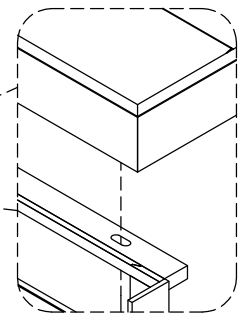

Parker House
FURNITURE

Assembly Instruction

Item No: DAME#78T & DAME#78B

Description : BAR TOP 78IN & BAR BASE WITH QUARTZ

HARDWARE LIST

No	Description	Sketch	Q'TY
A	Allen Wrench 4mm		1PC
B	Bolt Ø5/16 x 20mm		16PCS
C	Bolt Ø5/16 x 40mm		8PCS
D	Lock Washer Ø5/16 x 12mm		24PCS

E	Flat Washer Ø5/16 x 19mm		24PCS
---	--------------------------	---	-------

PARTS LIST

BAR TOP (1PC)	BAR BASE (1PC)	LONG HOLLOW METAL BAR (1PC)	SHORT HOLLOW METAL BAR (2PCS)
① 	② 	③ 	④ 

FRONT

BACK

Parker House
FURNITURE

Assembly Instruction

Item No: DAME#78T & DAME#78B

Description : BAR TOP 78IN & BAR BASE WITH QUARTZ

Hollow metal bar are here

Hardware are here

STEP 1

STEP 2

STEP 3