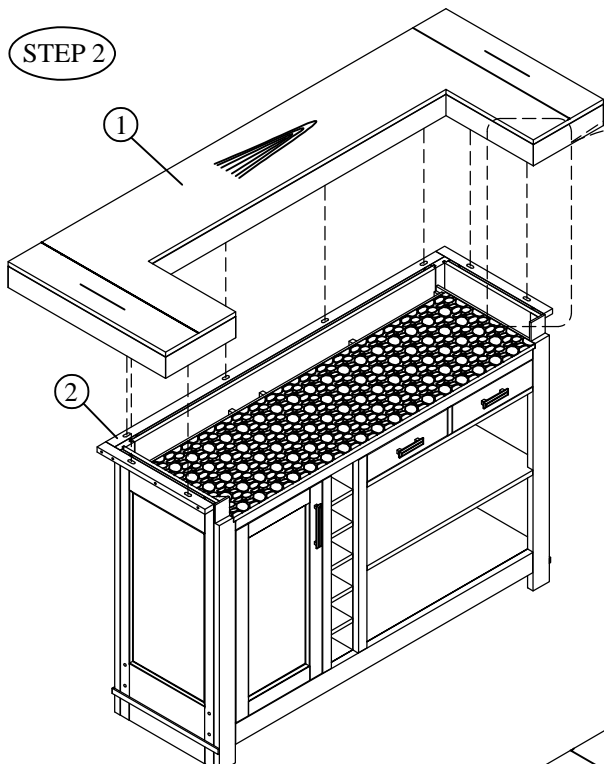

Parker House
FURNITURE

Assembly Instruction

Item No: DAME#78T & DAME#78B

Description : BAR TOP 78IN & BAR BASE WITH QUARTZ

HARDWARE LIST

No	Description	Sketch	Q'TY
A	Allen Wrench 4mm		1PC
B	Bolt Ø5/16 x 20mm		16PCS
C	Bolt Ø5/16 x 40mm		8PCS
D	Lock Washer Ø5/16 x 12mm		24PCS

E	Flat Washer Ø5/16 x 19mm		24PCS
---	--------------------------	---	-------

PARTS LIST

BAR TOP (1PC)	BAR BASE (1PC)	LONG HOLLOW METAL BAR (1PC)	SHORT HOLLOW METAL BAR (2PCS)
① 	② 	③ 	④ 

FRONT

BACK

Parker House
FURNITURE

Assembly Instruction

Item No: DAME#78T & DAME#78B

Description : BAR TOP 78IN & BAR BASE WITH QUARTZ

Hollow metal bar are here

Hardware are here

STEP 1

STEP 2

STEP 3