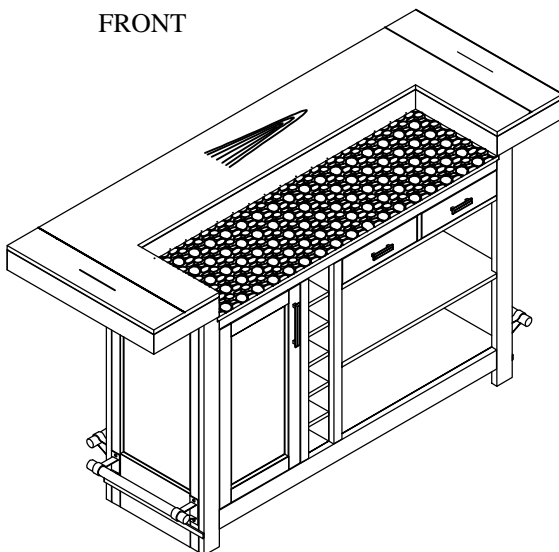

Parker House
FURNITURE

Assembly Instruction

Item No: DAME#78T & DAME#78B

Description : BAR TOP 78IN & BAR BASE WITH QUARTZ

HARDWARE LIST

No	Description	Sketch	Q'TY
A	Allen Wrench 4mm		1PC
B	Bolt Ø5/16 x 20mm		16PCS
C	Bolt Ø5/16 x 40mm		8PCS
D	Lock Washer Ø5/16 x 12mm		24PCS

E	Flat Washer Ø5/16 x 19mm		24PCS
---	--------------------------	---	-------

PARTS LIST

BAR TOP (1PC)	BAR BASE (1PC)	LONG HOLLOW METAL BAR (1PC)	SHORT HOLLOW METAL BAR (2PCS)
① 	② 	③ 	④ 

FRONT

BACK

Parker House
FURNITURE

Assembly Instruction

Item No: DAME#78T & DAME#78B

Description : BAR TOP 78IN & BAR BASE WITH QUARTZ

Hollow metal bar are here

Hardware are here

STEP 1

STEP 2

STEP 3