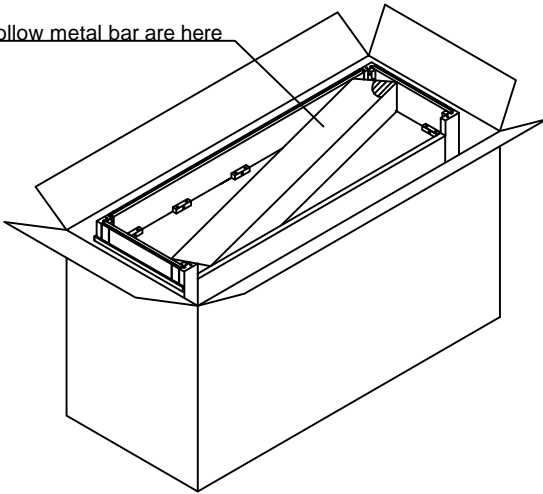

Parker House
FURNITURE

Assembly Instruction

Item No: DAME#78T & DAME#78B

Description : BAR TOP 78IN & BAR BASE WITH QUARTZ

HARDWARE LIST

No	Description	Sketch	Q'TY
A	Allen Wrench 4mm		1PC
B	Bolt Ø5/16 x 20mm		16PCS
C	Bolt Ø5/16 x 40mm		8PCS
D	Lock Washer Ø5/16 x 12mm		24PCS

E	Flat Washer Ø5/16 x 19mm		24PCS
---	--------------------------	---	-------

PARTS LIST

BAR TOP (1PC)	BAR BASE (1PC)	LONG HOLLOW METAL BAR (1PC)	SHORT HOLLOW METAL BAR (2PCS)
① 	② 	③ 	④ 

FRONT

BACK

Parker House
FURNITURE

Assembly Instruction

Item No: DAME#78T & DAME#78B

Description : BAR TOP 78IN & BAR BASE WITH QUARTZ

Hollow metal bar are here

Hardware are here

STEP 1

STEP 2

STEP 3