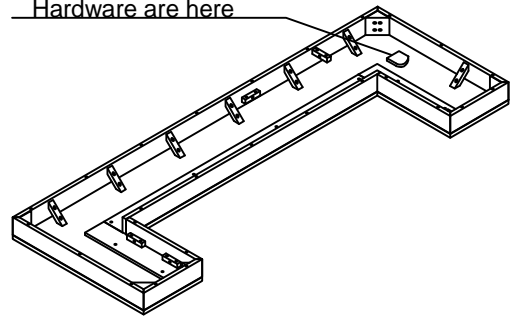

Parker House
FURNITURE

Assembly Instruction

Item No: DAME#78T & DAME#78B

Description : BAR TOP 78IN & BAR BASE WITH QUARTZ

HARDWARE LIST

No	Description	Sketch	Q'TY
A	Allen Wrench 4mm		1PC
B	Bolt Ø5/16 x 20mm		16PCS
C	Bolt Ø5/16 x 40mm		8PCS
D	Lock Washer Ø5/16 x 12mm		24PCS

E	Flat Washer Ø5/16 x 19mm		24PCS
---	--------------------------	---	-------

PARTS LIST

BAR TOP (1PC)	BAR BASE (1PC)	LONG HOLLOW METAL BAR (1PC)	SHORT HOLLOW METAL BAR (2PCS)
① 	② 	③ 	④ 

FRONT

BACK

Parker House
FURNITURE

Assembly Instruction

Item No: DAME#78T & DAME#78B

Description : BAR TOP 78IN & BAR BASE WITH QUARTZ

Hollow metal bar are here

Hardware are here

STEP 1

STEP 2

STEP 3