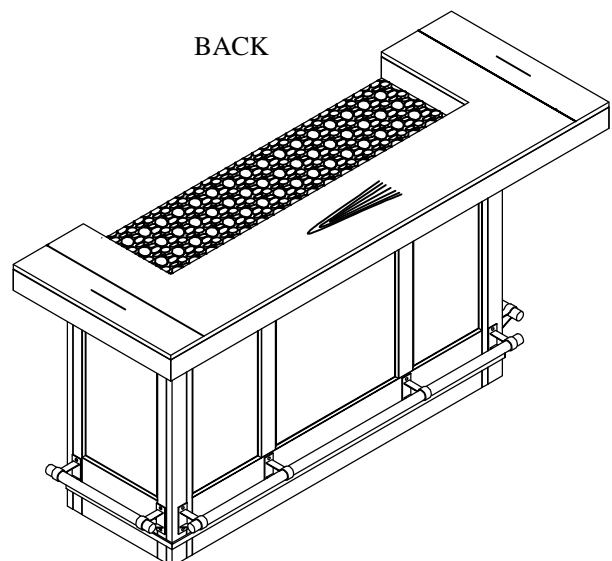

Parker House
FURNITURE

Assembly Instruction

Item No: DAME#78T & DAME#78B

Description : BAR TOP 78IN & BAR BASE WITH QUARTZ

HARDWARE LIST

No	Description	Sketch	Q'TY
A	Allen Wrench 4mm		1PC
B	Bolt Ø5/16 x 20mm		16PCS
C	Bolt Ø5/16 x 40mm		8PCS
D	Lock Washer Ø5/16 x 12mm		24PCS

E	Flat Washer Ø5/16 x 19mm		24PCS
---	--------------------------	---	-------

PARTS LIST

BAR TOP (1PC)	BAR BASE (1PC)	LONG HOLLOW METAL BAR (1PC)	SHORT HOLLOW METAL BAR (2PCS)
① 	② 	③ 	④ 

FRONT

BACK

Parker House
FURNITURE

Assembly Instruction

Item No: DAME#78T & DAME#78B

Description : BAR TOP 78IN & BAR BASE WITH QUARTZ

Hollow metal bar are here

Hardware are here

STEP 1

STEP 2

STEP 3