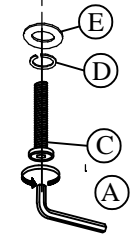

Parker House
FURNITURE

Assembly Instruction

Item No: DAME#78T & DAME#78B

Description : BAR TOP 78IN & BAR BASE WITH QUARTZ

HARDWARE LIST

No	Description	Sketch	Q'TY
A	Allen Wrench 4mm		1PC
B	Bolt Ø5/16 x 20mm		16PCS
C	Bolt Ø5/16 x 40mm		8PCS
D	Lock Washer Ø5/16 x 12mm		24PCS

E	Flat Washer Ø5/16 x 19mm		24PCS
---	--------------------------	---	-------

PARTS LIST

BAR TOP (1PC)	BAR BASE (1PC)	LONG HOLLOW METAL BAR (1PC)	SHORT HOLLOW METAL BAR (2PCS)
① 	② 	③ 	④ 

FRONT

BACK

Parker House
FURNITURE

Assembly Instruction

Item No: DAME#78T & DAME#78B

Description : BAR TOP 78IN & BAR BASE WITH QUARTZ

Hollow metal bar are here

Hardware are here

STEP 1

STEP 2

STEP 3