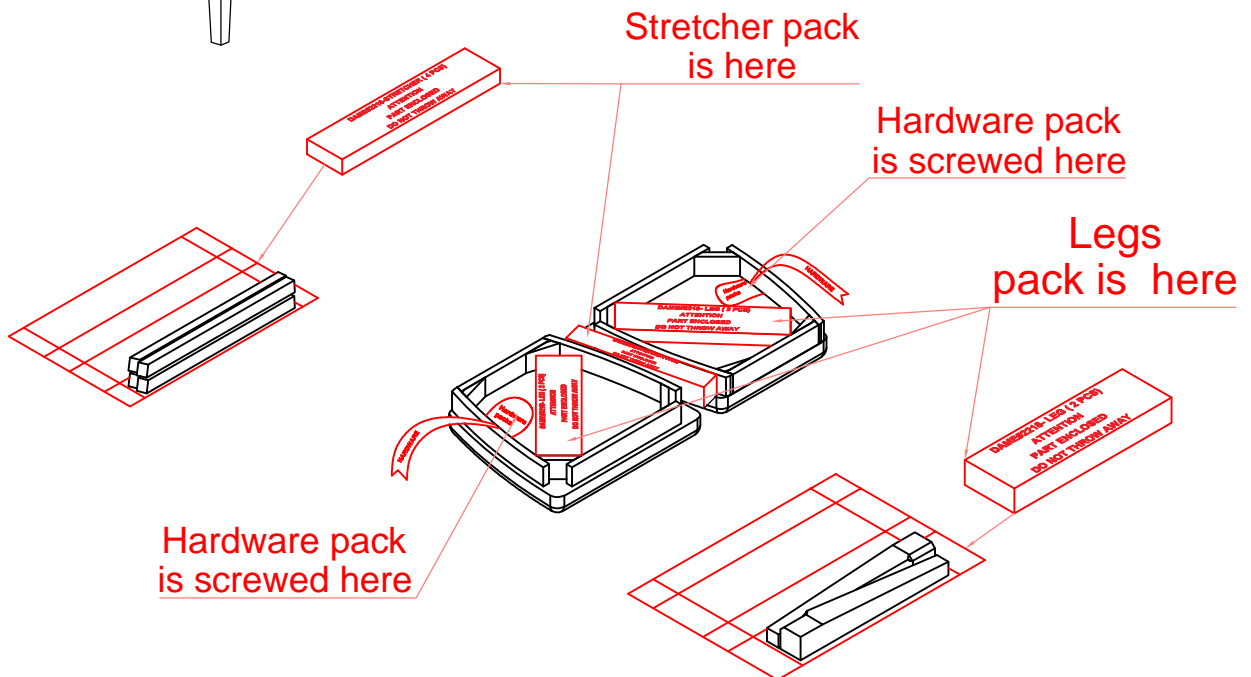

Parker House
FURNITURE

Assembly Instruction

Item No: DAME#2218

Description : DINING CHAIR UPHOLSTERED

Rev 1 :2021-11-26

HARDWARE LIST (X2)

No	Description	Sketch	Q'TY
A	Allen Wrench 4mm		1PC
B	Bolt Ø1/4x40mm		2PCS
C	Bolt Ø1/4x60mm		4PCS
D	Bolt Ø1/4x75mm		4PCS
E	Lock Washer Ø1/4x12mm		10PCS
F	Flat Washer Ø1/4x19mm		10PCS
G	Screw #4x45mm		4PCS

PARTS LIST (X2)

BACK FRAME (1PC)		SEAT FRAME (1PC)	
①		②	
LEFT FRONT LEG (1PC)		RIGHT FRONT LEG (1PC)	
③		④	
LEFT STRETCHER (1PC)		RIGHT STRETCHER (1PC)	
⑤		⑥	

Parker House
FURNITURE

Assembly Instruction