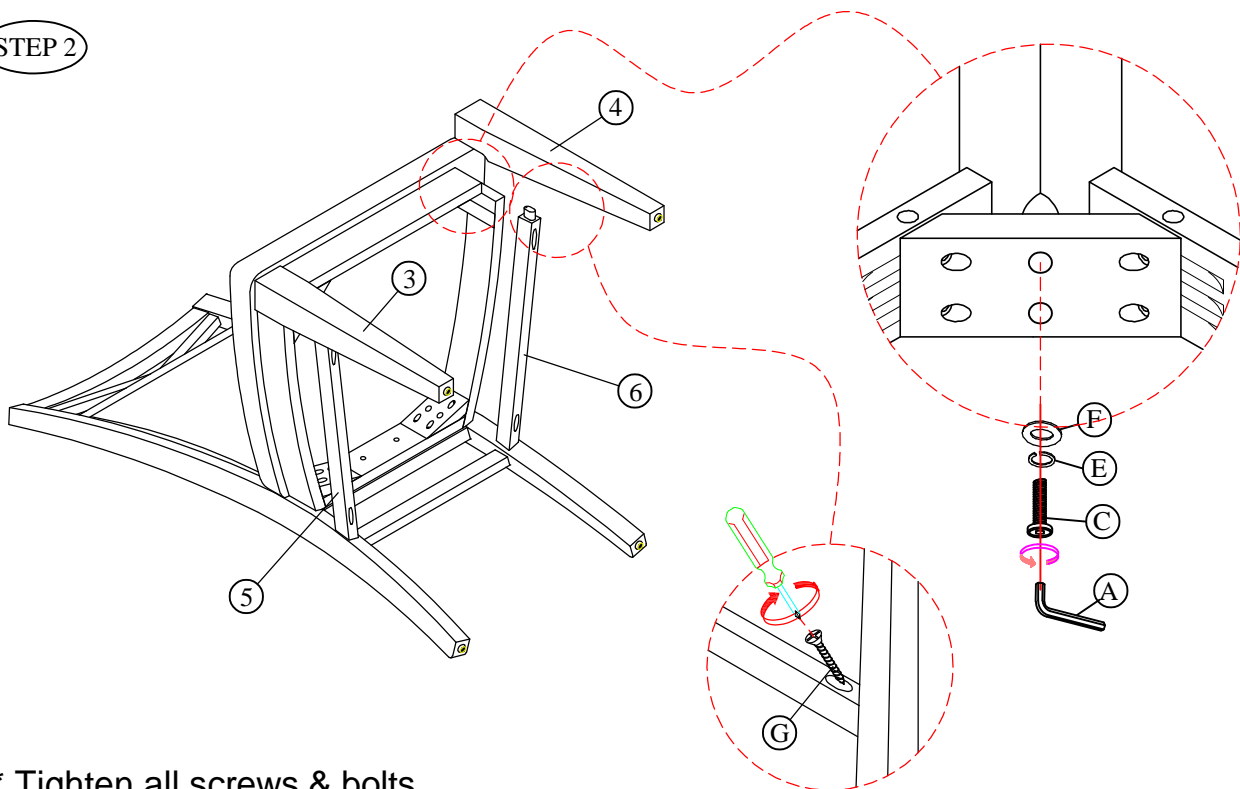

Parker House
FURNITURE

Assembly Instruction

Item No: DAME#2218

Description : DINING CHAIR UPHOLSTERED

Rev 1 :2021-11-26

HARDWARE LIST (X2)

No	Description	Sketch	Q'TY
A	Allen Wrench 4mm		1PC
B	Bolt Ø1/4x40mm		2PCS
C	Bolt Ø1/4x60mm		4PCS
D	Bolt Ø1/4x75mm		4PCS
E	Lock Washer Ø1/4x12mm		10PCS
F	Flat Washer Ø1/4x19mm		10PCS
G	Screw #4x45mm		4PCS

PARTS LIST (X2)

BACK FRAME (1PC)		SEAT FRAME (1PC)	
①		②	
LEFT FRONT LEG (1PC)		RIGHT FRONT LEG (1PC)	
③		④	
LEFT STRETCHER (1PC)		RIGHT STRETCHER (1PC)	
⑤		⑥	

Parker House
FURNITURE

Assembly Instruction

Item No: DAME#2218

Description : DINING CHAIR UPHOLSTERED

Rev 1 :2021-11-26

STEP 1

* Do not tighten bolts

STEP 2

* Tighten all screws & bolts