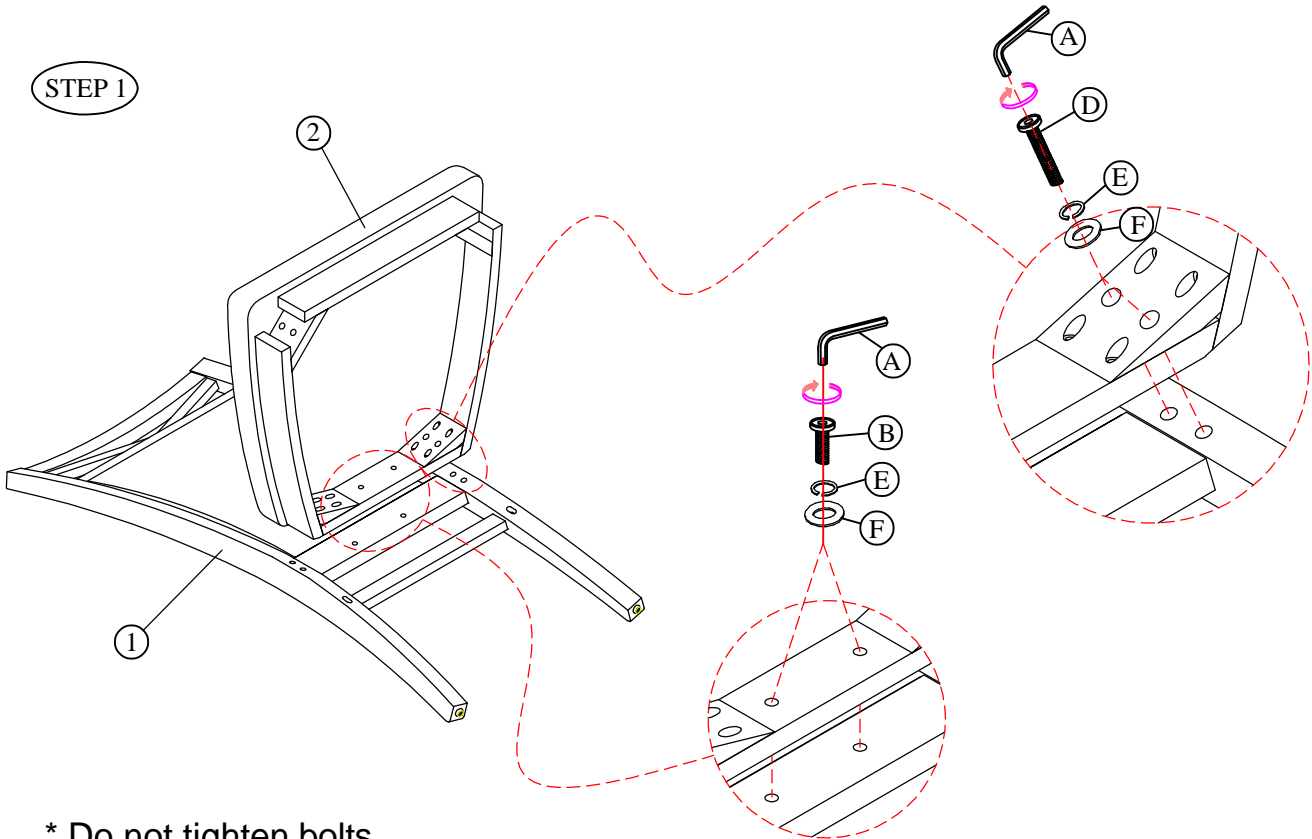

Parker House
FURNITURE

Assembly Instruction

Item No: DAME#2218

Description : DINING CHAIR UPHOLSTERED

Rev 1 :2021-11-26

HARDWARE LIST (X2)

No	Description	Sketch	Q'TY
A	Allen Wrench 4mm		1PC
B	Bolt Ø1/4x40mm		2PCS
C	Bolt Ø1/4x60mm		4PCS
D	Bolt Ø1/4x75mm		4PCS
E	Lock Washer Ø1/4x12mm		10PCS
F	Flat Washer Ø1/4x19mm		10PCS
G	Screw #4x45mm		4PCS

PARTS LIST (X2)

BACK FRAME (1PC)		SEAT FRAME (1PC)	
①		②	
LEFT FRONT LEG (1PC)		RIGHT FRONT LEG (1PC)	
③		④	
LEFT STRETCHER (1PC)		RIGHT STRETCHER (1PC)	
⑤		⑥	

Parker House
FURNITURE

Assembly Instruction

Item No: DAME#2218

Description : DINING CHAIR UPHOLSTERED

Rev 1 :2021-11-26

STEP 1

* Do not tighten bolts

STEP 2

* Tighten all screws & bolts