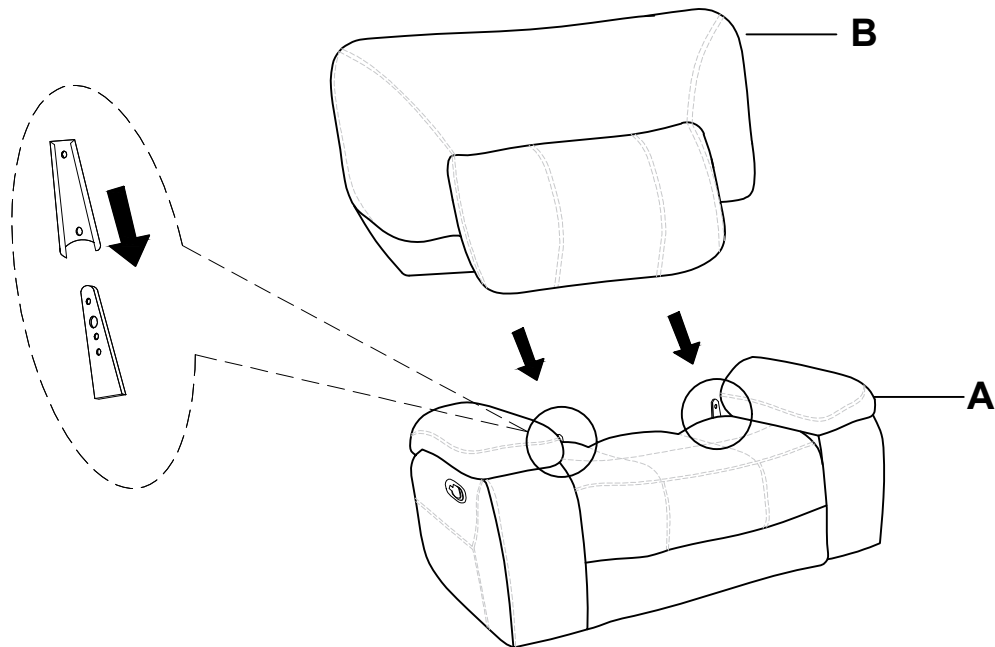

Parker Living®
HORIZON

CHAPMAN COLLECTION

MCHA#812G

MANUAL GLIDER RECLINER

ASSEMBLY INSTRUCTIONS

* Please keep these instructions and have the product model # available when submitting any inquiries.

IMPORTANT NOTE

Do not use a power tool to assemble this product as it could damage the thread of the hardware and affect the solidity/durability of the product.

MADE IN VIET NAM

Page 1 of 2

A x 1

B x 1

STEP 1

STEP 2