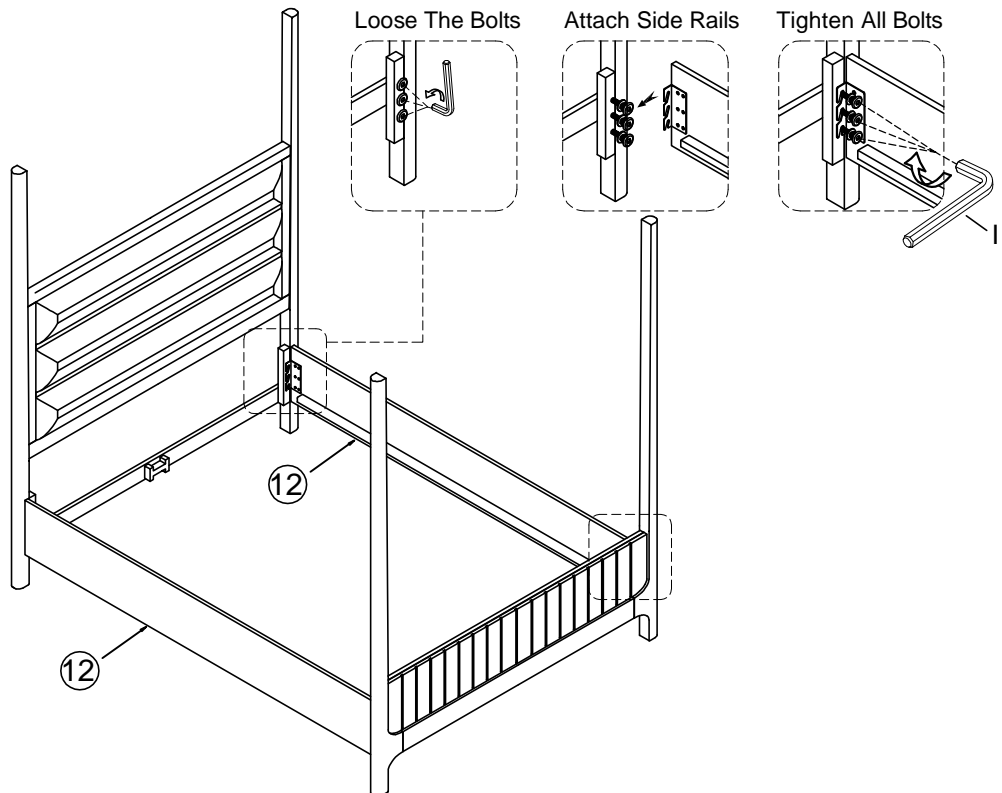

Assembly Instruction

Item No: **BESC#1150HB Queen 5/0 Poster Upholstered Headboard**
BESC#1150FB Queen 5/0 Poster Bed Footboard with slats
BESC#115066RP Queen/King 5/0- 6/6 Side Posts and Rails

STEP 1

STEP 2