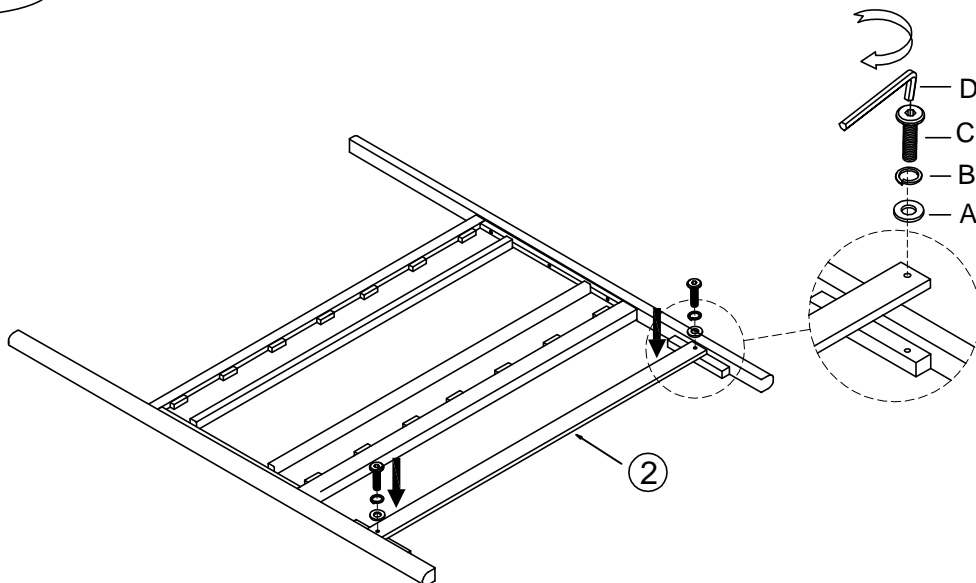

Assembly Instruction

Item No: BESC#1150HB Queen 5/0 Poster Upholstered Headboard
BESC#1150FB Queen 5/0 Poster Bed Footboard with slats
BESC#115066RP Queen/King 5/0- 6/6 Side Posts and Rails

STEP 1

STEP 2