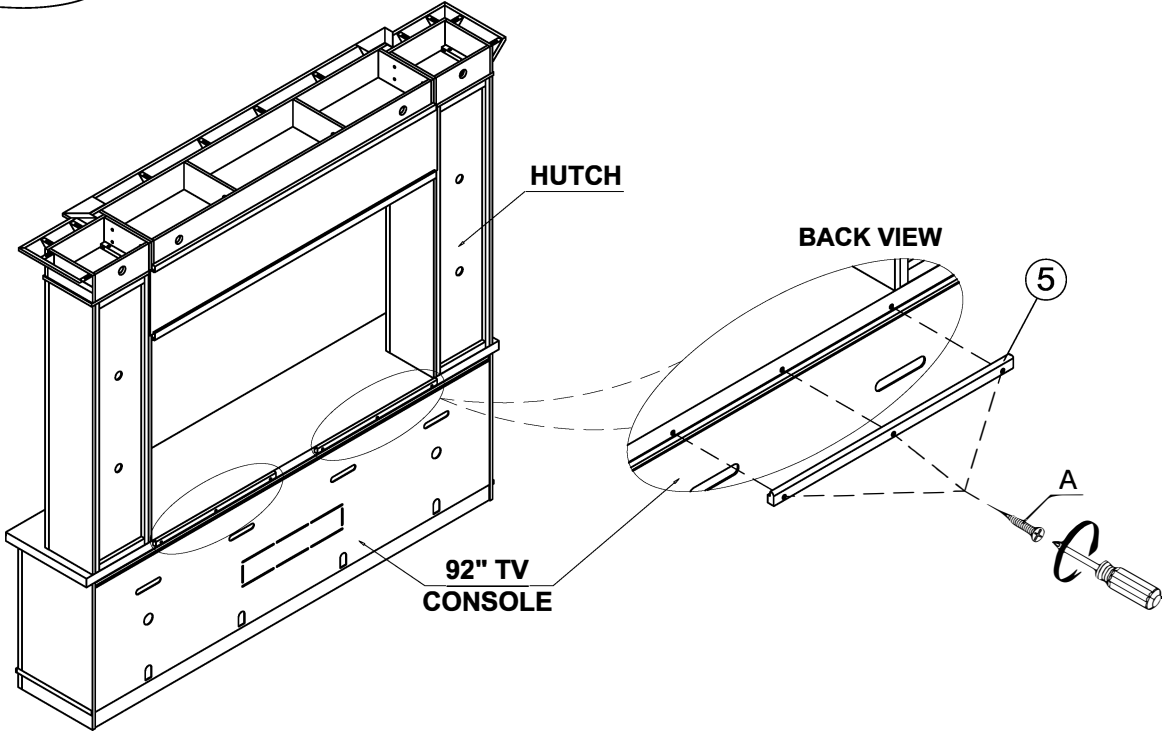

Assembly Instruction

Item No: AME#92BP-COT/CRAN/DEN/DOV

Description: HUTCH BACK PANEL

PARTS LIST:

	<p>①</p>
<p>HUTCH/ 92" TV CONSOLE:1PC</p>	<p>BACK PANEL LEFT : 1PC</p>
<p>②</p>	<p>③</p>
<p>BACK PANEL LEFT CENTER: 1PC</p>	<p>BACK PANEL RIGHT CENTER: 1PC</p>
<p>④</p>	<p>⑤</p>
<p>BACK PANEL RIGHT: 1PC</p>	<p>BOTTOM RAIL BACK: 2PCS</p>

HARDWARE LIST

NO.	Drawing	Description	
A		Wood screw(Ø8*1")	6pcs

Item No: AME#92BP-COT/CRAN/DEN/DOV
Description: HUTCH BACK PANEL

STEP1

STEP2

NOTE:
1. DO NOT FULLY TIGHTEN SCREW
UNTIL ALL PARTS COMPLETE
ASSEMBLY.