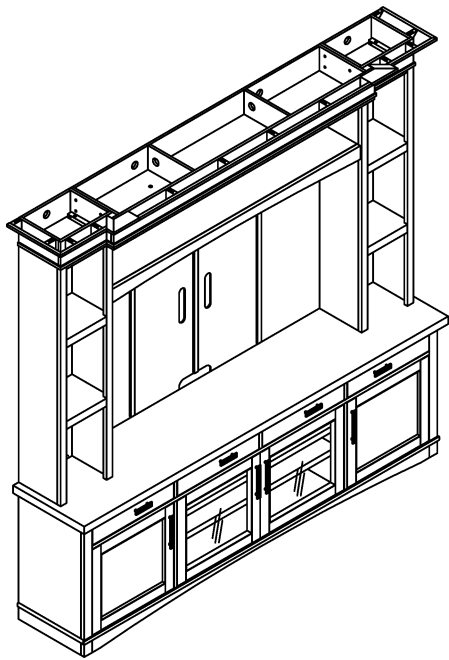

Assembly Instruction

Item No: AME#92BP-COT/CRAN/DEN/DOV

Description: HUTCH BACK PANEL

PARTS LIST:

	<p>①</p>
<p>HUTCH/ 92" TV CONSOLE:1PC</p>	<p>BACK PANEL LEFT : 1PC</p>
<p>②</p>	<p>③</p>
<p>BACK PANEL LEFT CENTER: 1PC</p>	<p>BACK PANEL RIGHT CENTER: 1PC</p>
<p>④</p>	<p>⑤</p>
<p>BACK PANEL RIGHT: 1PC</p>	<p>BOTTOM RAIL BACK: 2PCS</p>

HARDWARE LIST

NO.	Drawing	Description	
A		Wood screw(Ø8*1")	6pcs

Item No: AME#92BP-COT/CRAN/DEN/DOV
Description: HUTCH BACK PANEL

STEP1

STEP2

NOTE:
1. DO NOT FULLY TIGHTEN SCREW
UNTIL ALL PARTS COMPLETE
ASSEMBLY.