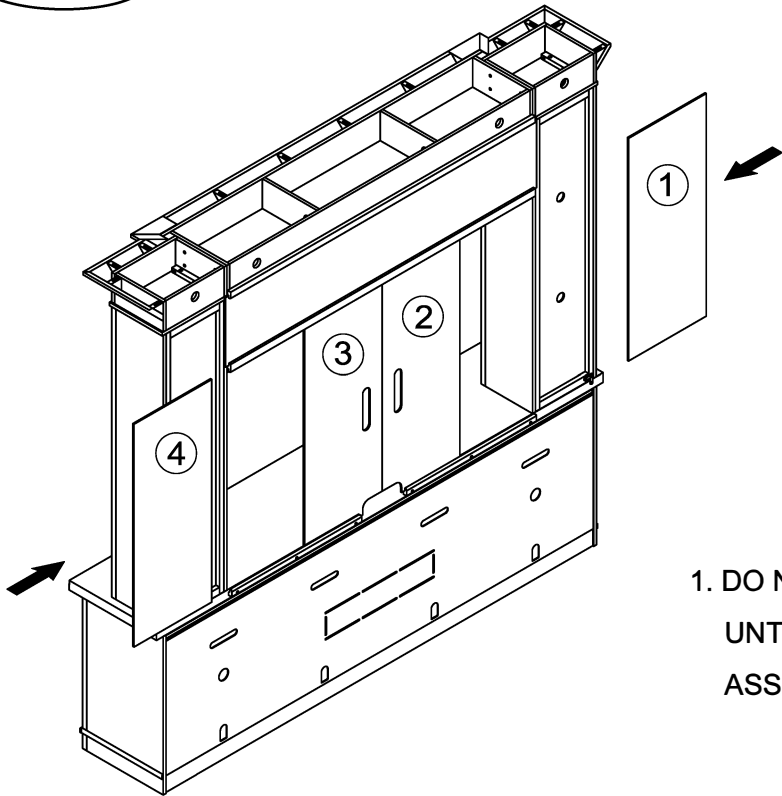

Assembly Instruction

Item No: AME#92BP-COT/CRAN/DEN/DOV

Description: HUTCH BACK PANEL

PARTS LIST:

	<p>①</p>
<p>HUTCH/ 92" TV CONSOLE:1PC</p>	<p>BACK PANEL LEFT : 1PC</p>
<p>②</p>	<p>③</p>
<p>BACK PANEL LEFT CENTER: 1PC</p>	<p>BACK PANEL RIGHT CENTER: 1PC</p>
<p>④</p>	<p>⑤</p>
<p>BACK PANEL RIGHT: 1PC</p>	<p>BOTTOM RAIL BACK: 2PCS</p>

HARDWARE LIST

NO.	Drawing	Description	
A		Wood screw(Ø8*1")	6pcs

Item No: AME#92BP-COT/CRAN/DEN/DOV
Description: HUTCH BACK PANEL

STEP1

STEP2

NOTE:
1. DO NOT FULLY TIGHTEN SCREW
UNTIL ALL PARTS COMPLETE
ASSEMBLY.