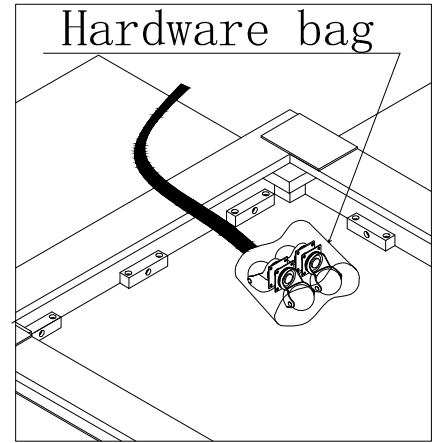

# Assembly Instruction

Ardent Rolling File  
ARD#375

NO	Description	Sketch	Q' TY
	Hardware bag		1PC
A	Screw		16PCS
B	Caster		4PCS
C	TOUCH -UP PEN		1PC

BOTTOM OF FILE

LAY ON BACK TO  
INSTALL CASTERS