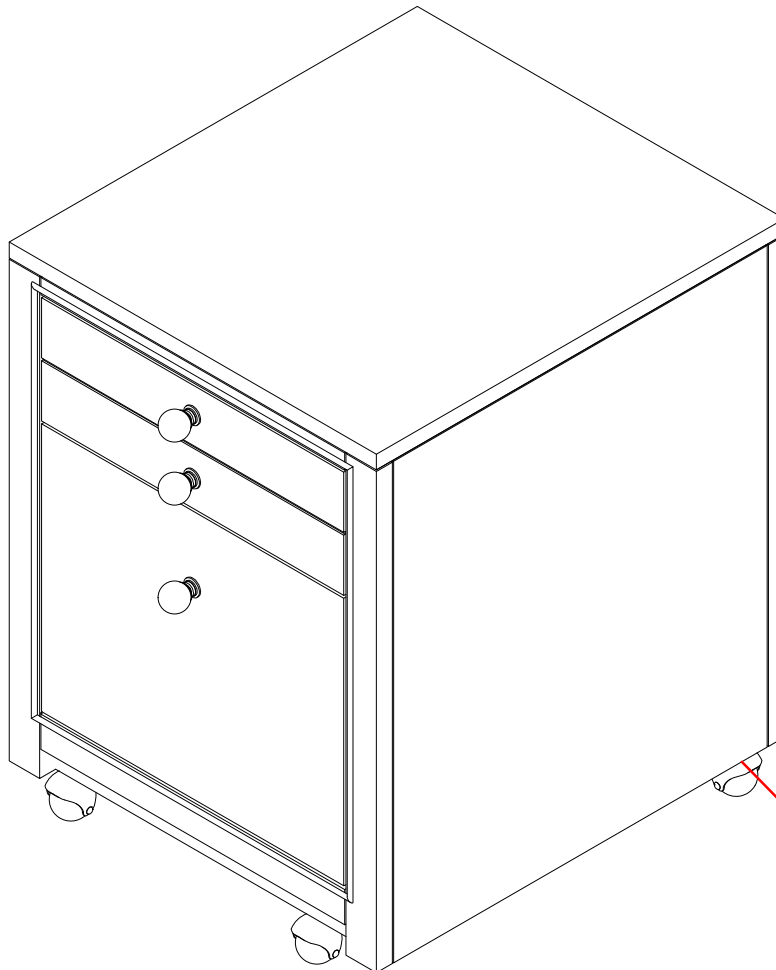

# Assembly Instruction

Ardent Rolling File  
ARD#375

NO	Description	Sketch	Q' TY
	Hardware bag		1PC
A	Screw		16PCS
B	Caster		4PCS
C	TOUCH -UP PEN		1PC

BOTTOM OF FILE

LAY ON BACK TO  
INSTALL CASTERS