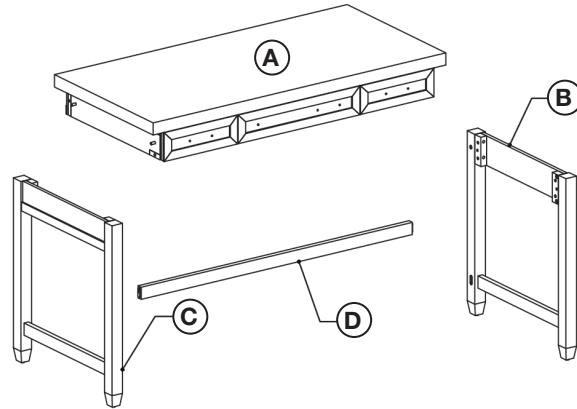

ASSEMBLY INSTRUCTIONS | STELLA DESK

PARTS CHECKLIST

A	Body (1 pc)
B	Right Leg Frame (1 pc)
C	Left Leg Frame (1 pc)
D	Apron (1 pc)

HARDWARE CHECKLIST

01		Bolt (8 pcs)
02		Spring Washer (8 pcs)
03		Flat Washer (8 pcs)
04		Half Moon Washer (6 pcs)
05		Allen Key (1 pc)