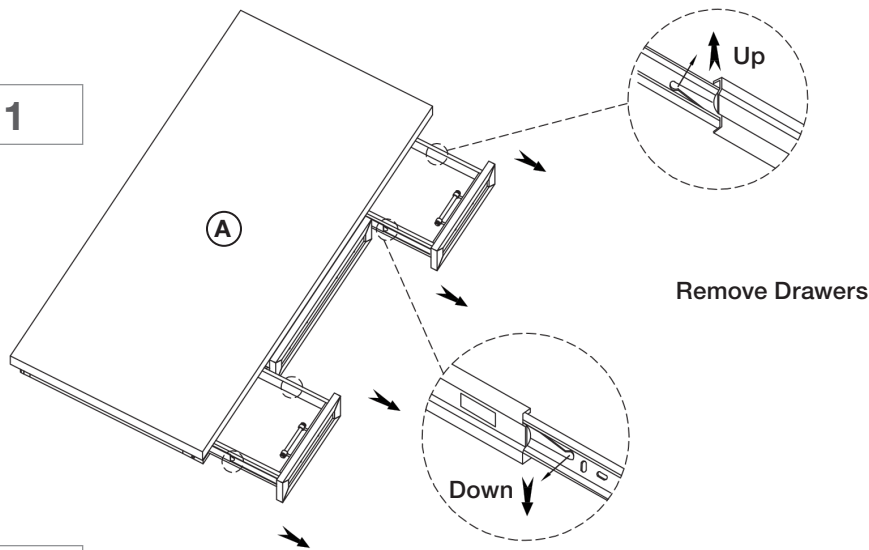

ASSEMBLY INSTRUCTIONS | STELLA DESK

PARTS CHECKLIST

A	Body (1 pc)
B	Right Leg Frame (1 pc)
C	Left Leg Frame (1 pc)
D	Apron (1 pc)

HARDWARE CHECKLIST

01		Bolt (8 pcs)
02		Spring Washer (8 pcs)
03		Flat Washer (8 pcs)
04		Half Moon Washer (6 pcs)
05		Allen Key (1 pc)

Please do not begin assembly or discard any packaging until you have checked that all the parts and hardware are present. Follow instructions closely as deviation from them may void your warranty and present a possible safety risk. It is recommended that assembly is done on a soft surface to avoid any damage. Periodically check and re-tighten any fasteners. Wipe down all surfaces weekly with a clean cloth. Do not clean any surfaces with harsh abrasives or chemicals.

Step 1

Step 2