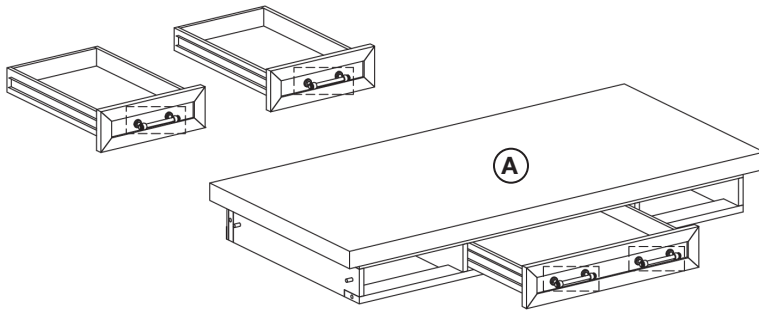

ASSEMBLY INSTRUCTIONS | STELLA DESK

PARTS CHECKLIST

A	Body (1 pc)
B	Right Leg Frame (1 pc)
C	Left Leg Frame (1 pc)
D	Apron (1 pc)

HARDWARE CHECKLIST

01		Bolt (8 pcs)
02		Spring Washer (8 pcs)
03		Flat Washer (8 pcs)
04		Half Moon Washer (6 pcs)
05		Allen Key (1 pc)

Step 1

Step 2

ASSEMBLY INSTRUCTIONS | STELLA DESK

Step 3

Step 4

Step 5