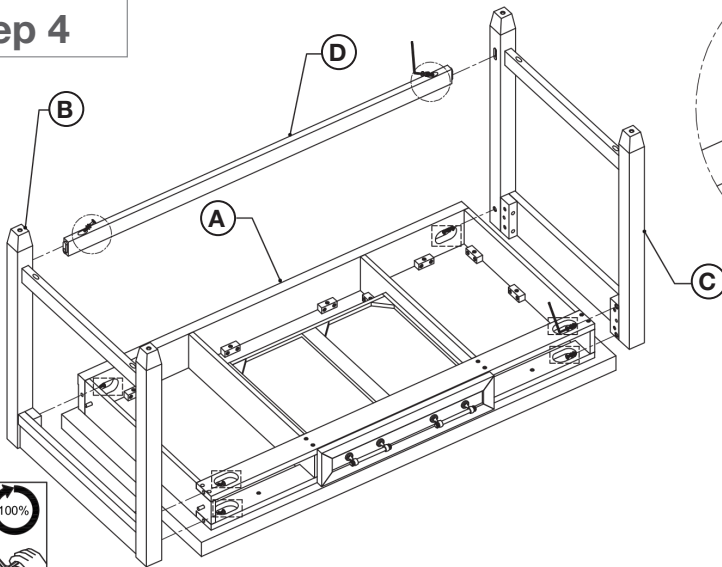

ASSEMBLY INSTRUCTIONS | STELLA DESK

PARTS CHECKLIST

A	Body (1 pc)
B	Right Leg Frame (1 pc)
C	Left Leg Frame (1 pc)
D	Apron (1 pc)

HARDWARE CHECKLIST

01		Bolt (8 pcs)
02		Spring Washer (8 pcs)
03		Flat Washer (8 pcs)
04		Half Moon Washer (6 pcs)
05		Allen Key (1 pc)

Step 1

Step 2

ASSEMBLY INSTRUCTIONS | STELLA DESK

Step 3

Step 4

Step 5