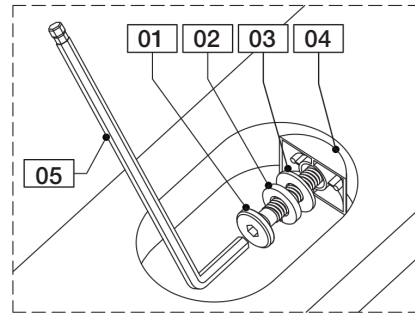

ASSEMBLY INSTRUCTIONS | STELLA DESK

PARTS CHECKLIST

A	Body (1 pc)
B	Right Leg Frame (1 pc)
C	Left Leg Frame (1 pc)
D	Apron (1 pc)

HARDWARE CHECKLIST

01		Bolt (8 pcs)
02		Spring Washer (8 pcs)
03		Flat Washer (8 pcs)
04		Half Moon Washer (6 pcs)
05		Allen Key (1 pc)

Step 1

Step 2

ASSEMBLY INSTRUCTIONS | STELLA DESK

Step 3

Step 4

Step 5