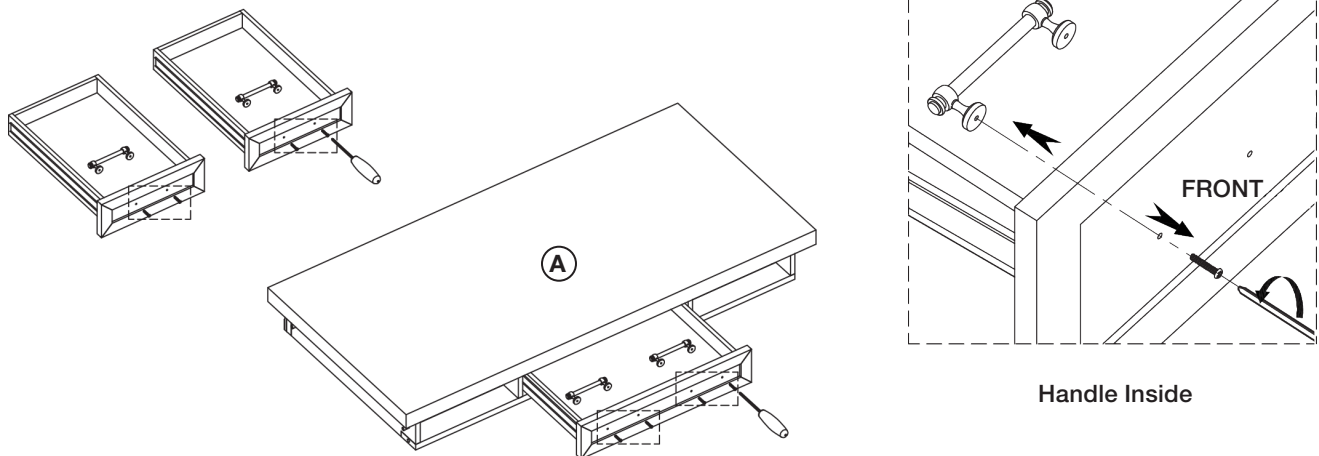

ASSEMBLY INSTRUCTIONS | STELLA DESK

PARTS CHECKLIST

A	Body (1 pc)
B	Right Leg Frame (1 pc)
C	Left Leg Frame (1 pc)
D	Apron (1 pc)

HARDWARE CHECKLIST

01		Bolt (8 pcs)
02		Spring Washer (8 pcs)
03		Flat Washer (8 pcs)
04		Half Moon Washer (6 pcs)
05		Allen Key (1 pc)

Please do not begin assembly or discard any packaging until you have checked that all the parts and hardware are present. Follow instructions closely as deviation from them may void your warranty and present a possible safety risk. It is recommended that assembly is done on a soft surface to avoid any damage. Periodically check and re-tighten any fasteners. Wipe down all surfaces weekly with a clean cloth. Do not clean any surfaces with harsh abrasives or chemicals.

Step 1

Step 2