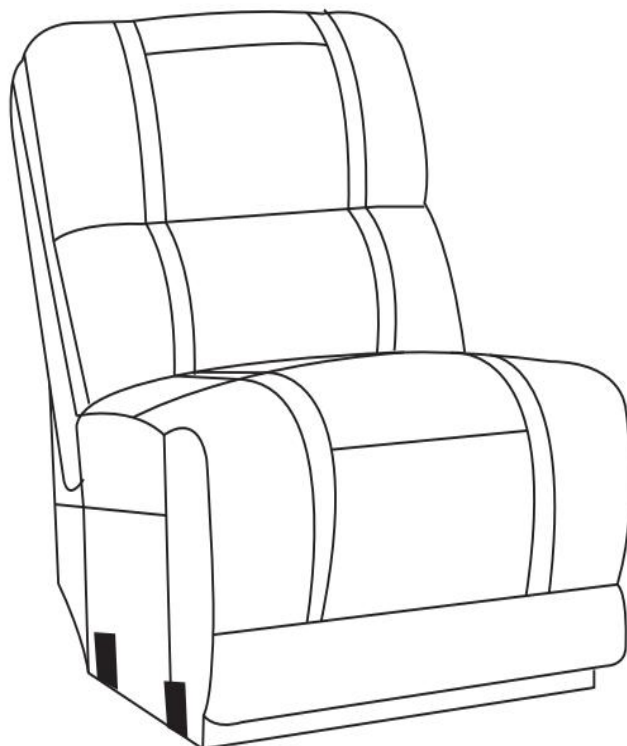

New
Classic[®]
FURNITURE

ASSEMBLY INSTRUCTIONS

TERRA COLLECTION

ITEM#:U7283-AC

DESCRIPTION :TERRA ARMLESS CHAIR

Thank you for purchasing this quality product. Be sure to check all packing materials carefully for small parts, which may have come loose during shipment. Identify and count all items and compare with the parts list and/or hardware list shown below. It is recommended to have two people during assembling and to remove the backs and base of the furniture out from the box.

Please follow the drawings below to assemble the item

Parts List			
NO.	DESCRIPTION	SKETCH	Q'TY
A	BACKREST		1PC
B	SEAT		1PC

All images shown are for illustration purpose only.
Actual product may vary due to product enhancement.

New
Classic®
FURNITURE

ASSEMBLY INSTRUCTIONS

TERRA COLLECTION

ITEM#:U7283-AC

DESCRIPTION :TERRA ARMLESS CHAIR

STEP 1: Insert the backs

All images shown are for illustration purpose only.
Actual product may vary due to product enhancement.