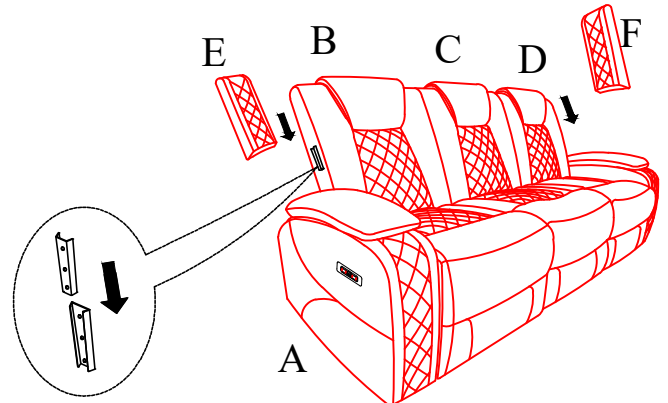

Parts List

NO.	DESCRIPTION	SKETCH	Q'TY
A	Seat		1 PC
B	Left Backrest		1 PC
C	Middle Backrest		1 PC
D	Right Backrest		1 PC
E	Left ear		1 PC
F	Right ear		1 PC
G	Plug		1 PC
H	Transformer		1 PC
I	Plug		1 PC

All images shown are for illustration purpose only.
Actual product may vary due to product enhancement.

ASSEMBLY INSTRUCTIONS

ORION COLLECTION

ITEM: U1769-30P2-BLK

DESCRIPTION : ORION SOFA W/PWR FR & HR-BLACK

Step 1:

Attach Backrest (B/C/D) to the Seat (A)

Step 2:

Attach the Left ear (E) and Right ear (F) to Left Backrest (B) and Right Backrest (D)

Step 3:

Connect the power supply and Open the footrest or move the headrest or turn on the light by pressing the button. Fold down the middle seat backrest to use wireless charging.