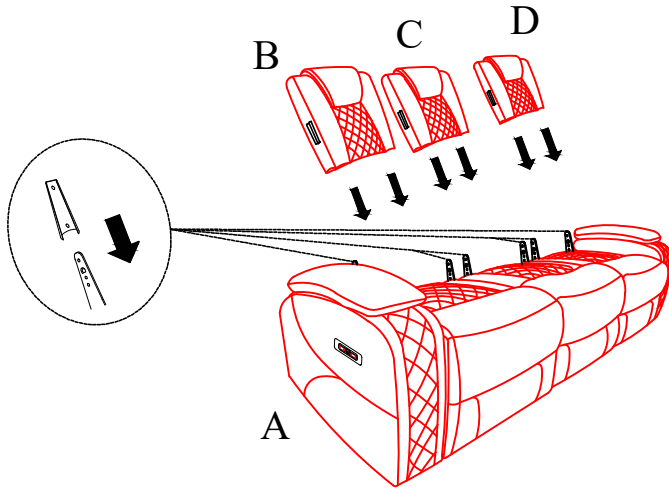

Parts List

NO.	DESCRIPTION	SKETCH	Q'TY
A	Seat		1 PC
B	Left Backrest		1 PC
C	Middle Backrest		1 PC
D	Right Backrest		1 PC
E	Left ear		1 PC
F	Right ear		1 PC
G	Plug		1 PC
H	Transformer		1 PC
I	Plug		1 PC

All images shown are for illustration purpose only.
Actual product may vary due to product enhancement.

ASSEMBLY INSTRUCTIONS

ORION COLLECTION

ITEM: U1769-30P2-BLK

DESCRIPTION : ORION SOFA W/PWR FR & HR-BLACK

Step 1:

Attach Backrest (B/C/D) to the Seat (A)

Step 2:

Attach the Left ear (E) and Right ear (F) to Left Backrest (B) and Right Backrest (D)

Step 3:

Connect the power supply and Open the footrest or move the headrest or turn on the light by pressing the button. Fold down the middle seat backrest to use wireless charging.