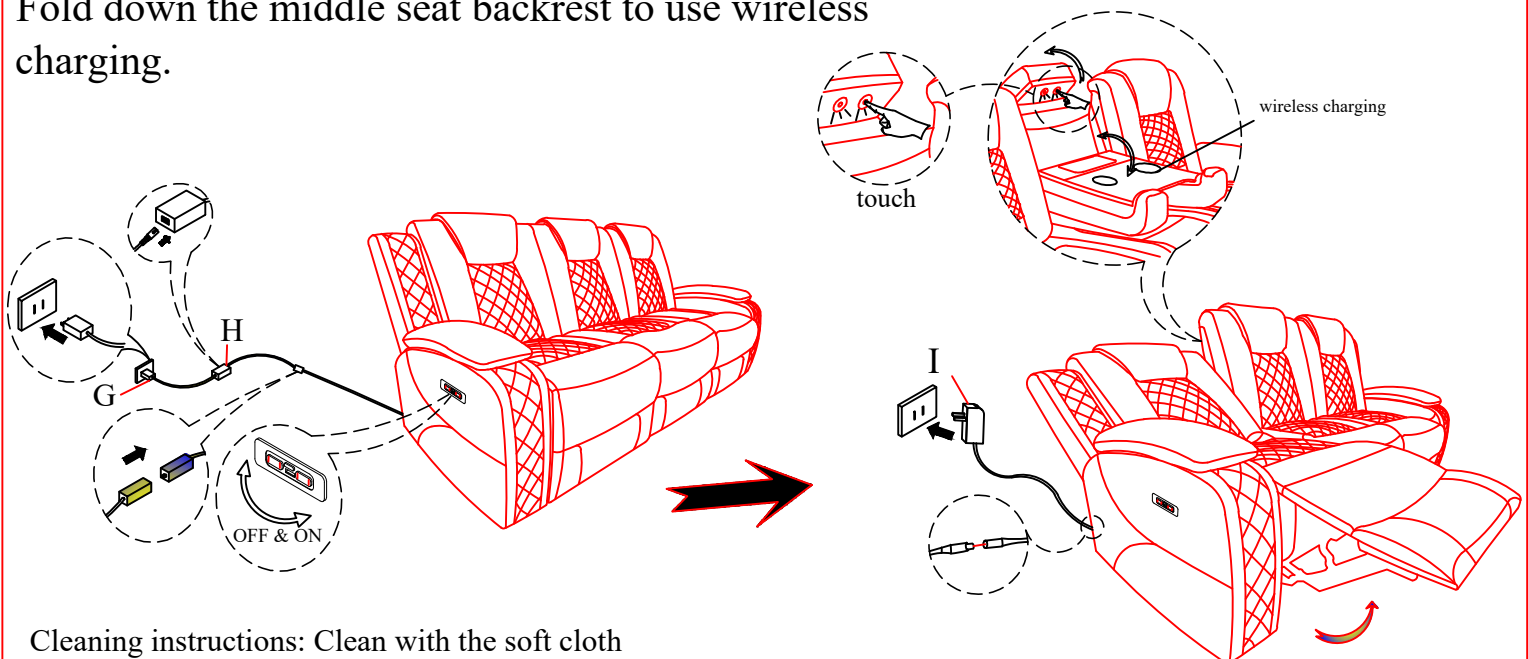

All images shown are for illustration purpose only.
Actual product may vary due to product enhancement.

ASSEMBLY INSTRUCTIONS

ORION COLLECTION

ITEM: U1769-30P2-BLK

DESCRIPTION : ORION SOFA W/PWR FR & HR-BLACK

Step 1:

Attach Backrest (B/C/D) to the Seat (A)

Step 2:

Attach the Left ear (E) and Right ear (F) to Left Backrest (B) and Right Backrest (D)

Step 3:

Connect the power supply and Open the footrest or move the headrest or turn on the light by pressing the button. Fold down the middle seat backrest to use wireless charging.