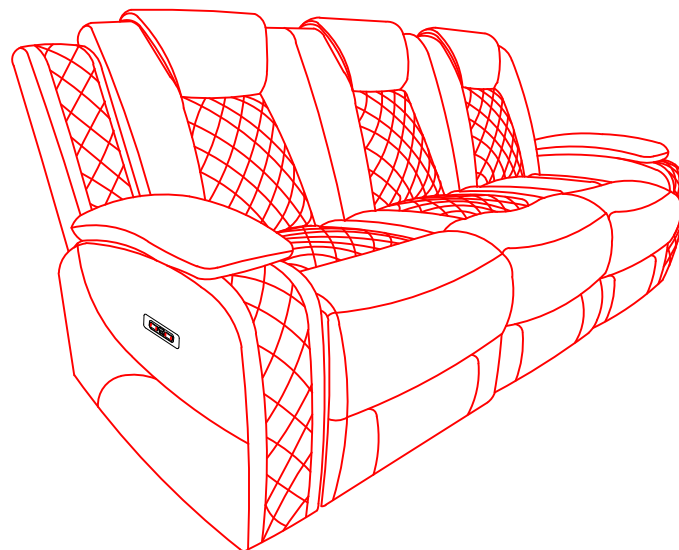

ASSEMBLY INSTRUCTIONS

ORION COLLECTION

ITEM: U1769-30P2-BLK

DESCRIPTION : ORION SOFA W/PWR FR & HR-BLACK

Thank you for purchasing this quality product. Be sure to check all packing materials carefully for small parts, which may have come loose during shipment. Identify and count all items and compare with the parts list shown below. It is recommended to have two people during assembling and to remove the back and base of the furniture out from the box. **Please follow the drawings below to assemble the item**

Parts List

NO.	DESCRIPTION	SKETCH	Q'TY
A	Seat		1 PC
B	Left Backrest		1 PC
C	Middle Backrest		1 PC
D	Right Backrest		1 PC
E	Left ear		1 PC
F	Right ear		1 PC
G	Plug		1 PC
H	Transformer		1 PC
I	Plug		1 PC

All images shown are for illustration purpose only.
Actual product may vary due to product enhancement.

ASSEMBLY INSTRUCTIONS

ORION COLLECTION

ITEM: U1769-30P2-BLK

DESCRIPTION : ORION SOFA W/PWR FR & HR-BLACK

Step 1:

Attach Backrest (B/C/D) to the Seat (A)

Step 2:

Attach the Left ear (E) and Right ear (F) to Left Backrest (B) and Right Backrest (D)

Step 3:

Connect the power supply and Open the footrest or move the headrest or turn on the light by pressing the button. Fold down the middle seat backrest to use wireless charging.