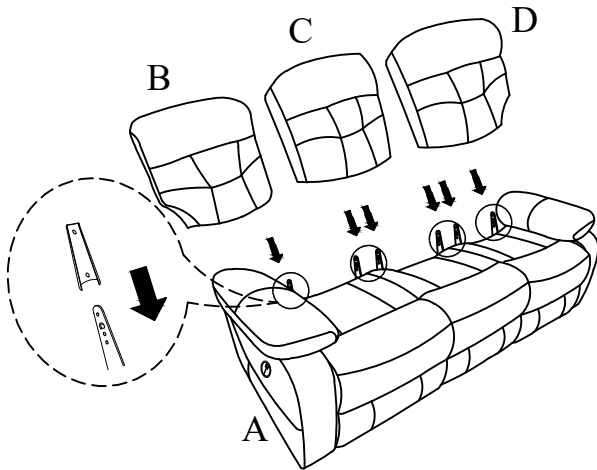

Parts List			
NO.	DESCRIPTION	SKETCH	Q'TY
A	Seat		1 PC
B	Left Backrest		1 PC
C	Middle Backrest		1 PC
D	Right Backrest		1 PC
E	Left Wing		1 PC
F	Right Wing		1 PC
G	Plug		1 PC
H	Transformer		1 PC

All images shown are for illustration purpose only.  
Actual product may vary due to product enhancement.

**ASSEMBLY INSTRUCTIONS**

BRAVO COLLECTION

ITEM#: U1165-30P1-SLP

DESCRIPTION : BRAVO SOFA W/PWR FR-CHARCOAL

**Step 1:**

Attach Backrest (B/C/D) to the Seat (A)

**Step 2:**

Attach the Left Wing (E) and Right Wing (F) to Backrest (B/D)

**Step 3:**

Connect the power and open the footrest by pressing the button

All images shown are for illustration purpose only.  
Actual product may vary due to product enhancement.