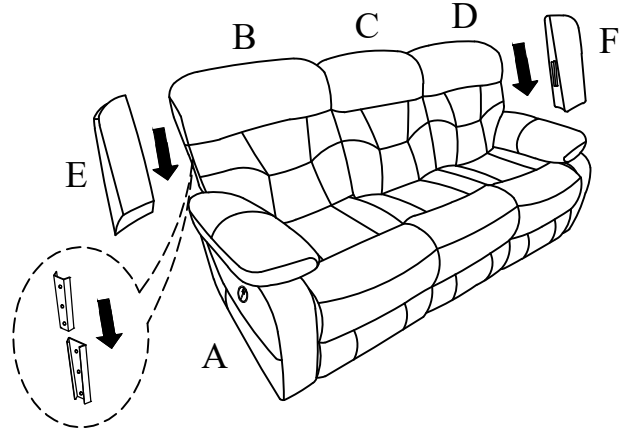

# ASSEMBLY INSTRUCTIONS

BRAVO COLLECTION

ITEM#: U1165-30P1-SLP

DESCRIPTION : BRAVO SOFA W/PWR FR-CHARCOAL

Thank you for purchasing this quality product. Be sure to check all packing materials carefully for small parts, which may have come loose during shipment. Identify and count all items and compare with the parts list shown below. It is recommended to have two people during assembling and to remove the back and base of the furniture out from the box. **Please follow the drawings below to assemble the item**

Parts List			
NO.	DESCRIPTION	SKETCH	Q'TY
A	Seat		1 PC
B	Left Backrest		1 PC
C	Middle Backrest		1 PC
D	Right Backrest		1 PC
E	Left Wing		1 PC
F	Right Wing		1 PC
G	Plug		1 PC
H	Transformer		1 PC

All images shown are for illustration purpose only.  
Actual product may vary due to product enhancement.

**ASSEMBLY INSTRUCTIONS**

BRAVO COLLECTION

ITEM#: U1165-30P1-SLP

DESCRIPTION : BRAVO SOFA W/PWR FR-CHARCOAL

**Step 1:**

Attach Backrest (B/C/D) to the Seat (A)

**Step 2:**

Attach the Left Wing (E) and Right Wing (F) to Backrest (B/D)

**Step 3:**

Connect the power and open the footrest by pressing the button

All images shown are for illustration purpose only.  
Actual product may vary due to product enhancement.