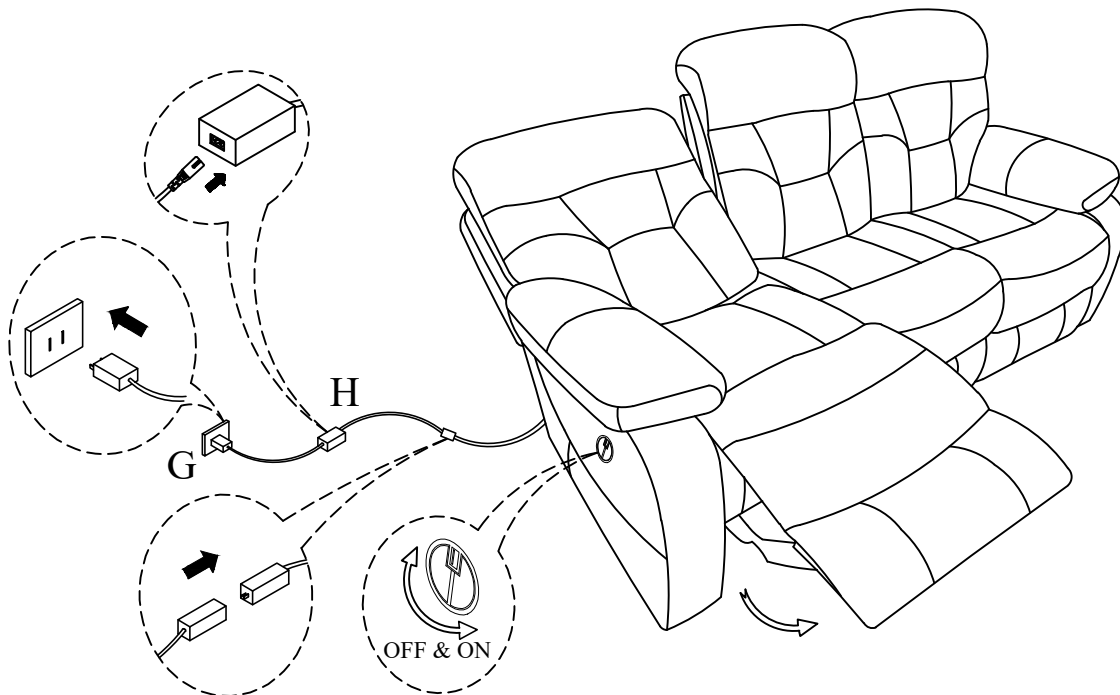

# ASSEMBLY INSTRUCTIONS

BRAVO COLLECTION

ITEM#: U1165-30P1-SLP

DESCRIPTION : BRAVO SOFA W/PWR FR-CHARCOAL

Thank you for purchasing this quality product. Be sure to check all packing materials carefully for small parts, which may have come loose during shipment. Identify and count all items and compare with the parts list shown below. It is recommended to have two people during assembling and to remove the back and base of the furniture out from the box. **Please follow the drawings below to assemble the item**

Parts List			
NO.	DESCRIPTION	SKETCH	Q'TY
A	Seat		1 PC
B	Left Backrest		1 PC
C	Middle Backrest		1 PC
D	Right Backrest		1 PC
E	Left Wing		1 PC
F	Right Wing		1 PC
G	Plug		1 PC
H	Transformer		1 PC

All images shown are for illustration purpose only.  
Actual product may vary due to product enhancement.

**ASSEMBLY INSTRUCTIONS**

BRAVO COLLECTION

ITEM#: U1165-30P1-SLP

DESCRIPTION : BRAVO SOFA W/PWR FR-CHARCOAL

**Step 1:**

Attach Backrest (B/C/D) to the Seat (A)

**Step 2:**

Attach the Left Wing (E) and Right Wing (F) to Backrest (B/D)

**Step 3:**

Connect the power and open the footrest by pressing the button

All images shown are for illustration purpose only.  
Actual product may vary due to product enhancement.