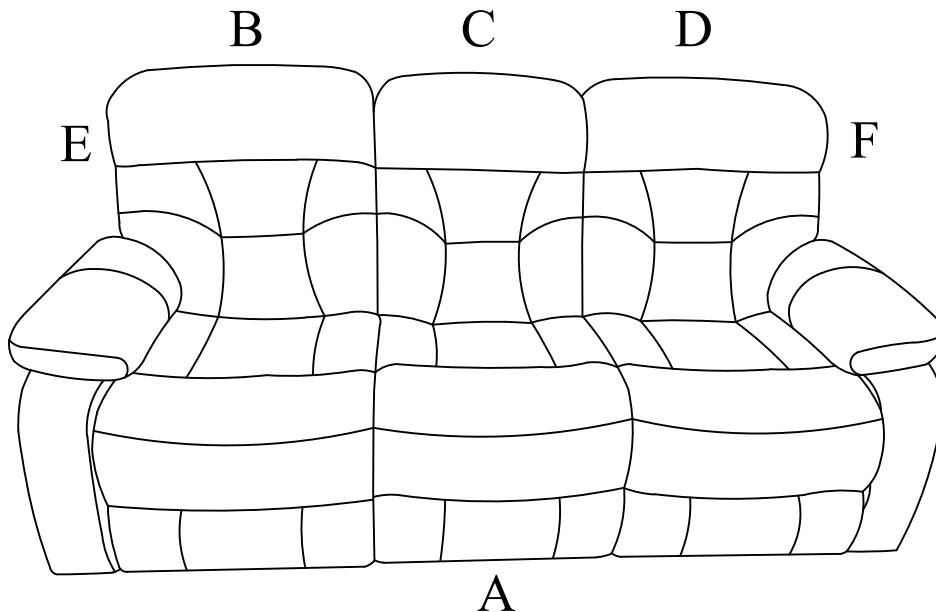

# ASSEMBLY INSTRUCTIONS

BRAVO COLLECTION

ITEM#: U1165-30P1-SLP

DESCRIPTION : BRAVO SOFA W/PWR FR-CHARCOAL

Thank you for purchasing this quality product. Be sure to check all packing materials carefully for small parts, which may have come loose during shipment. Identify and count all items and compare with the parts list shown below. It is recommended to have two people during assembling and to remove the back and base of the furniture out from the box. **Please follow the drawings below to assemble the item**

Parts List			
NO.	DESCRIPTION	SKETCH	Q'TY
A	Seat		1 PC
B	Left Backrest		1 PC
C	Middle Backrest		1 PC
D	Right Backrest		1 PC
E	Left Wing		1 PC
F	Right Wing		1 PC
G	Plug		1 PC
H	Transformer		1 PC

All images shown are for illustration purpose only.  
Actual product may vary due to product enhancement.

**ASSEMBLY INSTRUCTIONS**

BRAVO COLLECTION

ITEM#: U1165-30P1-SLP

DESCRIPTION : BRAVO SOFA W/PWR FR-CHARCOAL

**Step 1:**

Attach Backrest (B/C/D) to the Seat (A)

**Step 2:**

Attach the Left Wing (E) and Right Wing (F) to Backrest (B/D)