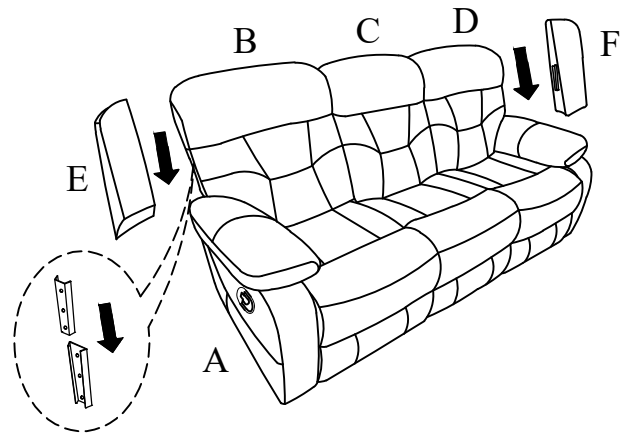

ASSEMBLY INSTRUCTIONS

BRAVO COLLECTION

ITEM#: U1165-30-SLP

DESCRIPTION : BRAVO SOFA W/DUAL RECLINERS-CHARCOAL

Thank you for purchasing this quality product. Be sure to check all packing materials carefully for small parts, which may have come loose during shipment. Identify and count all items and compare with the parts list shown below. It is recommended to have two people during assembling and to remove the back and base of the furniture out from the box. **Please follow the drawings below to assemble the item**

Parts List			
NO.	DESCRIPTION	SKETCH	Q'TY
A	Seat		1 PC
B	Left Backrest		1 PC
C	Middle Backrest		1 PC
D	Right Backrest		1 PC
E	Left Wing		1 PC
F	Right Wing		1 PC

All images shown are for illustration purpose only. Actual product may vary due to product enhancement.

ASSEMBLY INSTRUCTIONS

BRAVO COLLECTION

ITEM#: U1165-30-SLP

DESCRIPTION : BRAVO SOFA W/DUAL
RECLINERS-CHARCOAL

Step 1:

Attach Backrest (B/C/D) to the Seat (A)

Step 2:

Attach the Left Wing (E) and Right Wing (F) to Backrest (B/D)