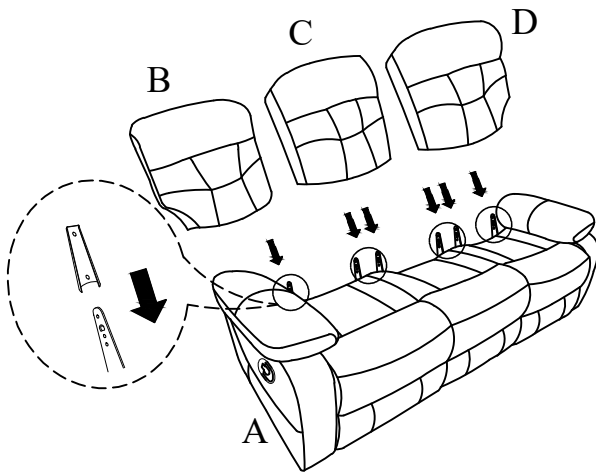

ASSEMBLY INSTRUCTIONS

BRAVO COLLECTION

ITEM#: U1165-30-SLP

DESCRIPTION : BRAVO SOFA W/DUAL RECLINERS-CHARCOAL

Thank you for purchasing this quality product. Be sure to check all packing materials carefully for small parts, which may have come loose during shipment. Identify and count all items and compare with the parts list shown below. It is recommended to have two people during assembling and to remove the back and base of the furniture out from the box. **Please follow the drawings below to assemble the item**

Parts List			
NO.	DESCRIPTION	SKETCH	Q'TY
A	Seat		1 PC
B	Left Backrest		1 PC
C	Middle Backrest		1 PC
D	Right Backrest		1 PC
E	Left Wing		1 PC
F	Right Wing		1 PC

All images shown are for illustration purpose only. Actual product may vary due to product enhancement.

ASSEMBLY INSTRUCTIONS

BRAVO COLLECTION

ITEM#: U1165-30-SLP

DESCRIPTION : BRAVO SOFA W/DUAL
RECLINERS-CHARCOAL

Step 1:

Attach Backrest (B/C/D) to the Seat (A)

Step 2:

Attach the Left Wing (E) and Right Wing (F) to Backrest (B/D)

Step 3:

Open the footrest by pulling the handle

All images shown are for illustration purpose only.
Actual product may vary due to product enhancement.