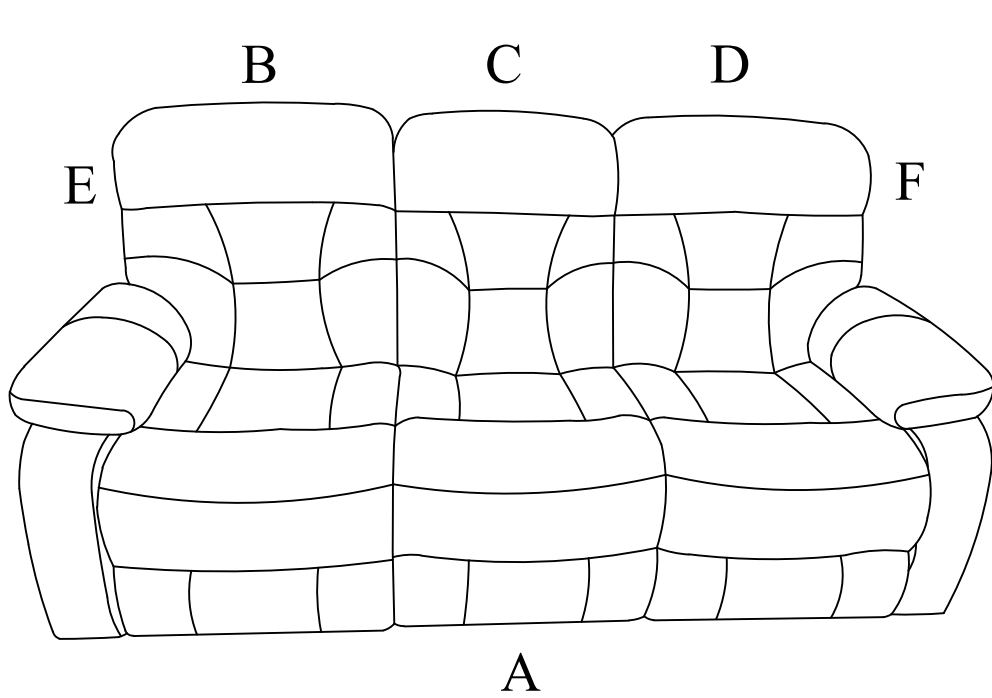

ASSEMBLY INSTRUCTIONS

BRAVO COLLECTION

ITEM#: U1165-30-SLP

DESCRIPTION : BRAVO SOFA W/DUAL RECLINERS-CHARCOAL

Thank you for purchasing this quality product. Be sure to check all packing materials carefully for small parts, which may have come loose during shipment. Identify and count all items and compare with the parts list shown below. It is recommended to have two people during assembling and to remove the back and base of the furniture out from the box. **Please follow the drawings below to assemble the item**

Parts List			
NO.	DESCRIPTION	SKETCH	Q'TY
A	Seat		1 PC
B	Left Backrest		1 PC
C	Middle Backrest		1 PC
D	Right Backrest		1 PC
E	Left Wing		1 PC
F	Right Wing		1 PC

All images shown are for illustration purpose only. Actual product may vary due to product enhancement.

ASSEMBLY INSTRUCTIONS

BRAVO COLLECTION

ITEM#: U1165-30-SLP

DESCRIPTION : BRAVO SOFA W/DUAL
RECLINERS-CHARCOAL

Step 1:

Attach Backrest (B/C/D) to the Seat (A)

Step 2:

Attach the Left Wing (E) and Right Wing (F) to Backrest (B/D)