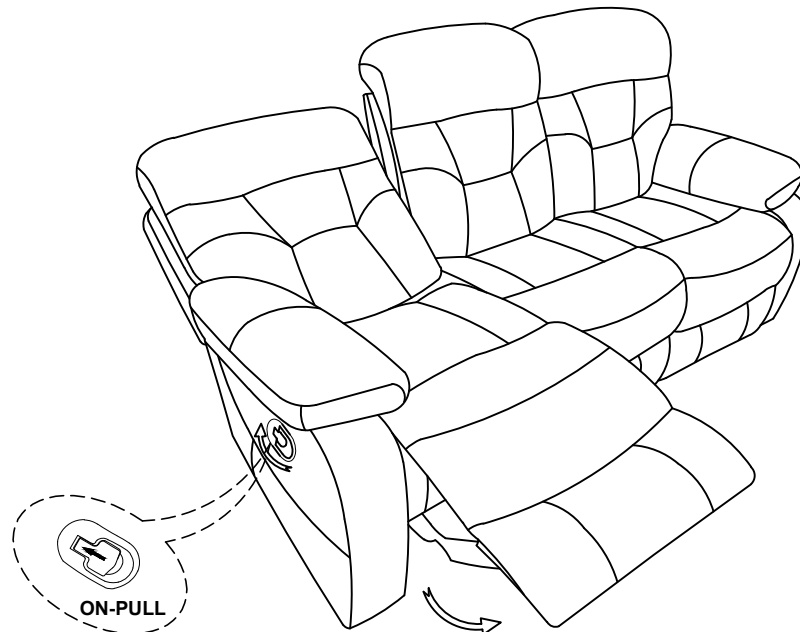

ASSEMBLY INSTRUCTIONS

BRAVO COLLECTION

ITEM#: U1165-30-SLP

DESCRIPTION : BRAVO SOFA W/DUAL RECLINERS-CHARCOAL

Thank you for purchasing this quality product. Be sure to check all packing materials carefully for small parts, which may have come loose during shipment. Identify and count all items and compare with the parts list shown below. It is recommended to have two people during assembling and to remove the back and base of the furniture out from the box. **Please follow the drawings below to assemble the item**

Parts List			
NO.	DESCRIPTION	SKETCH	Q'TY
A	Seat		1 PC
B	Left Backrest		1 PC
C	Middle Backrest		1 PC
D	Right Backrest		1 PC
E	Left Wing		1 PC
F	Right Wing		1 PC

All images shown are for illustration purpose only. Actual product may vary due to product enhancement.

ASSEMBLY INSTRUCTIONS

BRAVO COLLECTION

ITEM#: U1165-30-SLP

DESCRIPTION : BRAVO SOFA W/DUAL
RECLINERS-CHARCOAL

Step 1:

Attach Backrest (B/C/D) to the Seat (A)

Step 2:

Attach the Left Wing (E) and Right Wing (F) to Backrest (B/D)

Step 3:

Open the footrest by pulling the handle

All images shown are for illustration purpose only.
Actual product may vary due to product enhancement.