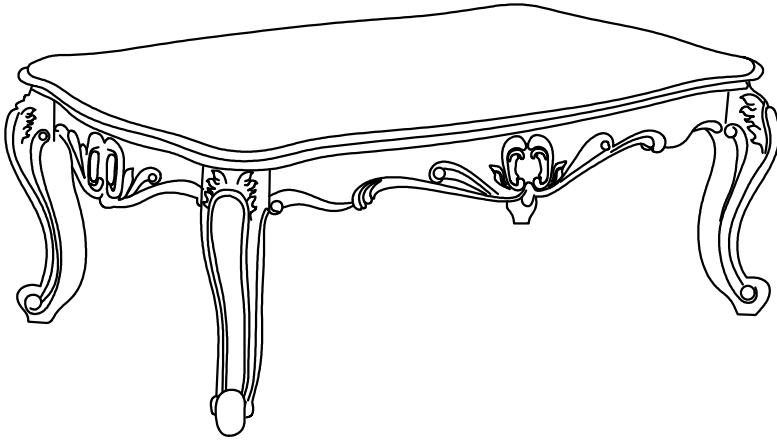

ASSEMBLY INSTRUCTIONS

T532-10 CONSTANTINE COCKTAIL TABLE

Thank you for purchasing this quality product. Be sure to check all packing material carefully for small parts, which may have come loose inside the carton during shipment. Identify and count all parts and compare with the hardware list below

HARDWARE LIST:

A		ϕ 5/16"*23mm	8PCS
B		ϕ 5/16"	8PCS
C		ϕ 5/16"*2-1/2"	8PCS
D		12mm Open Wrench	1PC

TABLE TOP 1PC

LEG 4PCS