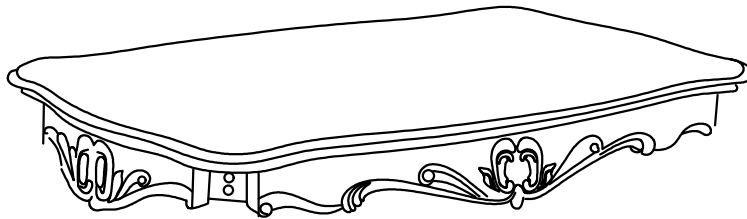

ASSEMBLY INSTRUCTIONS

T532-10 CONSTANTINE COCKTAIL TABLE

Thank you for purchasing this quality product. Be sure to check all packing material carefully for small parts, which may have come loose inside the carton during shipment. Identify and count all parts and compare with the hardware list below

HARDWARE LIST:

A		ϕ 5/16"*23mm	8PCS
B		ϕ 5/16"	8PCS
C		ϕ 5/16"*2-1/2"	8PCS
D		12mm Open Wrench	1PC

TABLE TOP 1PC

LEG 4PCS