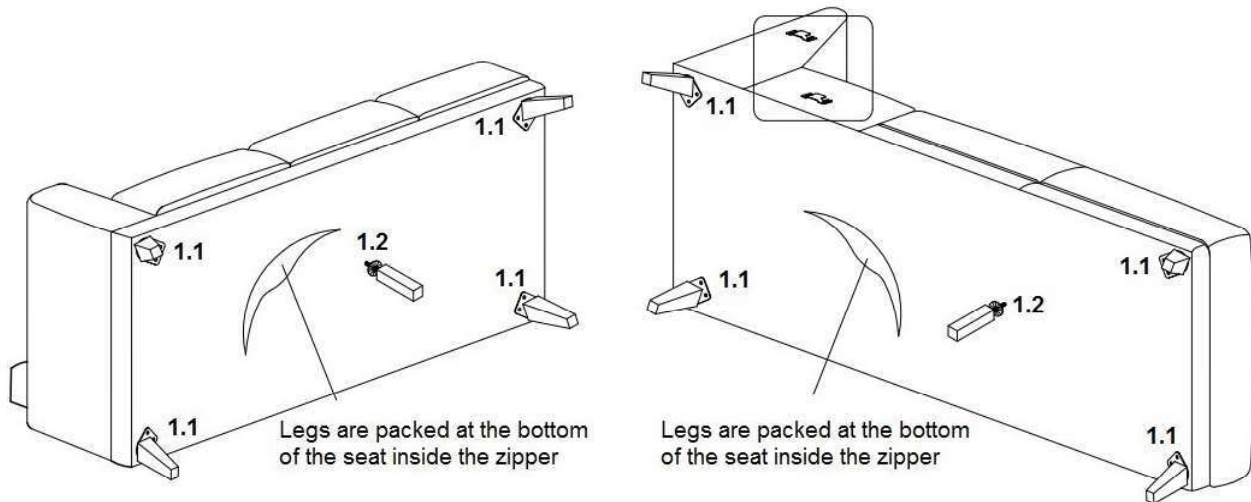

Thank you for purchasing this quality product. Be sure to check all packing materials carefully for small parts, which may have come loose during shipment. Identify and count all items and compare with the parts list and/or hardware list shown below.

CAUTIONS :

1. Check contents against hardware list.
2. Familiarize yourself with the components and hardware by reviewing the Assembly Instructions.
3. Do not over tighten the screws and bolts as it may damage the threads.
4. Keep all hardware parts out of reach of children.
5. Please always "LIFT UP & MOVE" the upholstery when you want to reposition it.

HARDWARE LIST DESCRIPTION	L985-17 ALTAMURA 2 SEATER	L985-30 ALTAMURA 3 SEATER
A M8 x 25mm SCREW 	8 PCS	8 PCS
B WOODEN LEG 	4 PCS	4 PCS
C M5 ALLEN KEY 	1 PC	1 PC
D SUPPORT LEG 	1 PC	1 PC

DETAIL 1.1

DETAIL 1.2