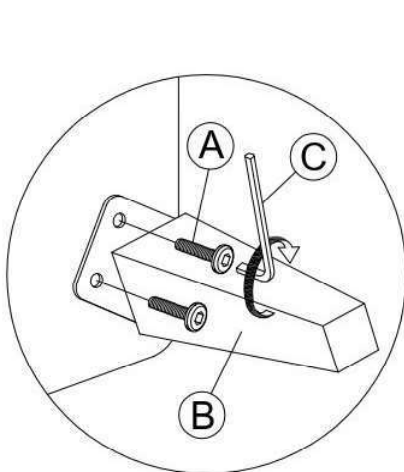

Thank you for purchasing this quality product. Be sure to check all packing materials carefully for small parts, which may have come loose during shipment. Identify and count all items and compare with the parts list and/or hardware list shown below.

CAUTIONS :

1. Check contents against hardware list.
2. Familiarize yourself with the components and hardware by reviewing the Assembly Instructions.
3. Do not over tighten the screws and bolts as it may damage the threads.
4. Keep all hardware parts out of reach of children.
5. Please always "LIFT UP & MOVE" the upholstery when you want to reposition it.

HARDWARE LIST DESCRIPTION	L985-17 ALTAMURA 2 SEATER	L985-30 ALTAMURA 3 SEATER
A M8 x 25mm SCREW 	8 PCS	8 PCS
B WOODEN LEG 	4 PCS	4 PCS
C M5 ALLEN KEY 	1 PC	1 PC
D SUPPORT LEG 	1 PC	1 PC

DETAIL 1.1

DETAIL 1.2