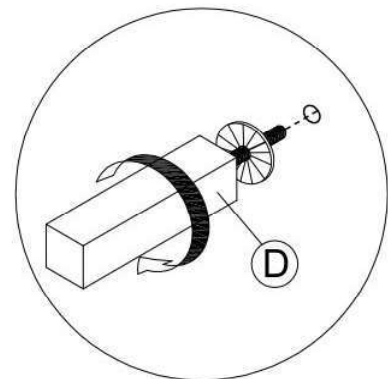

Thank you for purchasing this quality product. Be sure to check all packing materials carefully for small parts, which may have come loose during shipment. Identify and count all items and compare with the parts list and/or hardware list shown below.

HARDWARE LIST DESCRIPTION	L985-17 ALTAMURA 2 SEATER	L985-30 ALTAMURA 3 SEATER
A M8 x 25mm SCREW 	8 PCS	8 PCS
B WOODEN LEG 	4 PCS	4 PCS
C M5 ALLEN KEY 	1 PC	1 PC
D SUPPORT LEG 	1 PC	1 PC

DETAIL 1.1

DETAIL 1.2