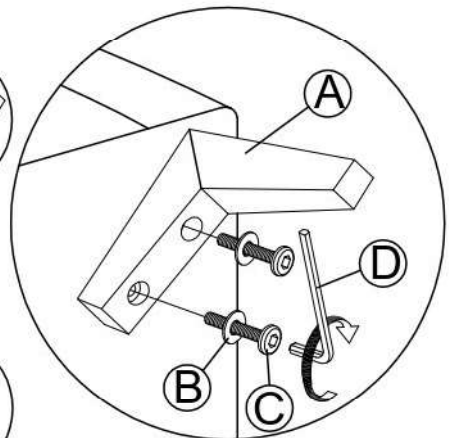

Thank you for purchasing this quality product. Be sure to check all packing materials carefully for small parts, which may have come loose during shipment. Identify and count all items and compare with the parts list and/or hardware list shown below.

CAUTIONS :

1. Check contents against hardware list.
2. Familiarize yourself with the components and hardware by reviewing the Assembly Instructions.
3. Do not over tighten the screws and bolts as it may damage the threads.
4. Keep all hardware parts out of reach of children.
5. Please always "LIFT UP & MOVE" the upholstery when you want to reposition it.

HARDWARE LIST		
NO.	DESCRIPTION	QTY
A	LEG	4 PCS
B	M8 X 50mm	8 PCS
C	FLAT WASHER	8 PCS
D	ALLEN KEY M5	1 PC
E	SUPPORT LEG	1 PC

Legs are packed at the bottom of the seat inside the zipper

DETAIL 1.1

DETAIL 1.2