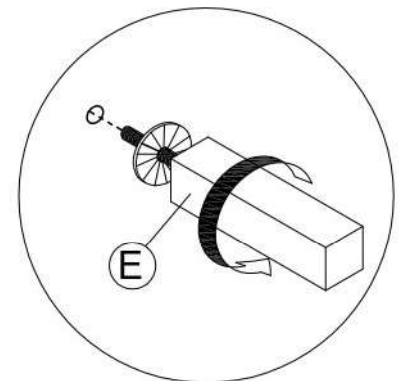

CAUTIONS :

1. Check contents against hardware list.
2. Familiarize yourself with the components and hardware by reviewing the Assembly Instructions.
3. Do not over tighten the screws and bolts as it may damage the threads.
4. Keep all hardware parts out of reach of children.
5. Please always "LIFT UP & MOVE" the upholstery when you want to reposition it.

HARDWARE LIST		
NO.	DESCRIPTION	QTY
A	LEG	4 PCS
B	M8 X 50mm	8 PCS
C	FLAT WASHER	8 PCS
D	ALLEN KEY M5	1 PC
E	SUPPORT LEG	1 PC

Legs are packed at the bottom of the seat inside the zipper

DETAIL 1.1

DETAIL 1.2