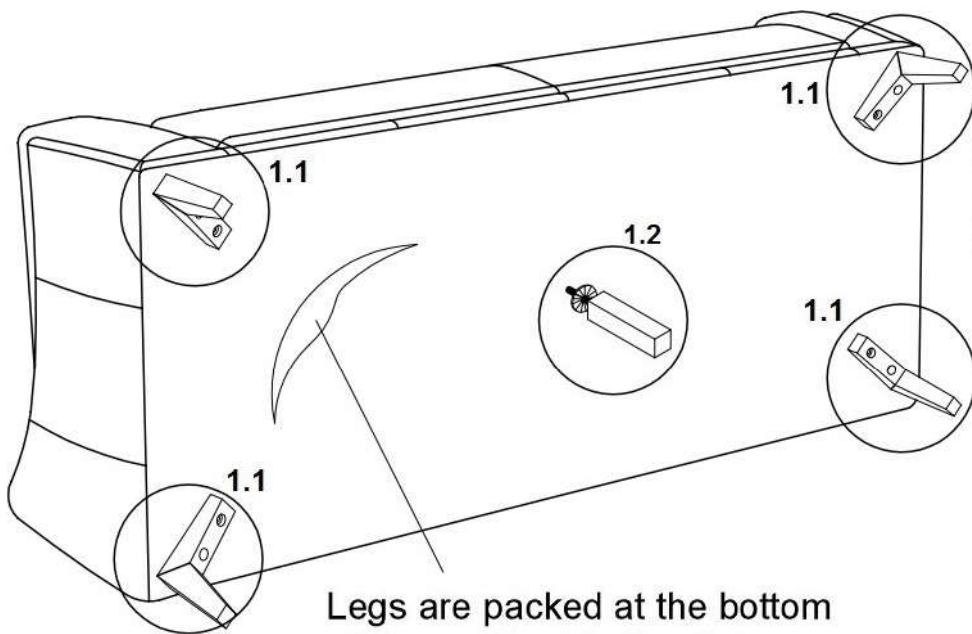

Thank you for purchasing this quality product. Be sure to check all packing materials carefully for small parts, which may have come loose during shipment. Identify and count all items and compare with the parts list and/or hardware list shown below.

CAUTIONS :

1. Check contents against hardware list.
2. Familiarize yourself with the components and hardware by reviewing the Assembly Instructions.
3. Do not over tighten the screws and bolts as it may damage the threads.
4. Keep all hardware parts out of reach of children.
5. Please always "LIFT UP & MOVE" the upholstery when you want to reposition it.

HARDWARE LIST		
NO.	DESCRIPTION	QTY
A	LEG	4 PCS
B	M8 X 50mm	8 PCS
C	FLAT WASHER	8 PCS
D	ALLEN KEY M5	1 PC
E	SUPPORT LEG	1 PC

Legs are packed at the bottom of the seat inside the zipper

DETAIL 1.1

DETAIL 1.2