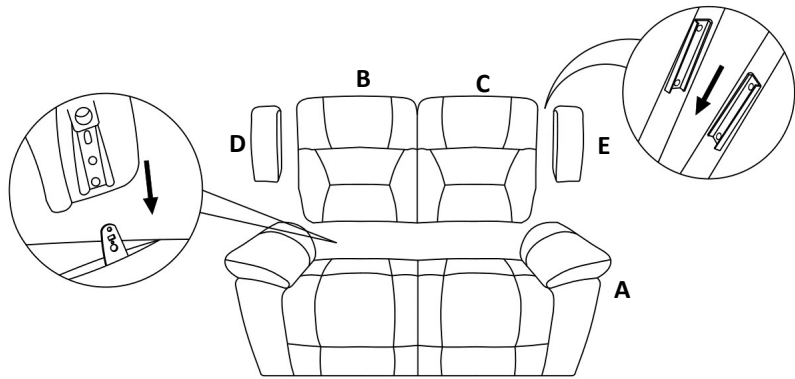

ASSEMBLY INSTRUCTIONS

ITEM NO.: L2641-20

SEBASTIAN LEATHER LOVESEAT W/ DUAL RECLINER

Thank you for purchasing this quality product, Be sure to check all packing materials carefully for small parts, which may have come loose during shipment, Identify and count all items and compare with the parts list shown below. It is recommended to have two people during assembling and to remove the back and base of the furniture out from the box. **Please follow the drawings below to assemble the item**

Parts List			
NO.	DESCRIPTION	SKETCH	Q'TY
A	SEAT		1 PC
B	LEFT BACKREST		1 PC
C	RIGHT BACKREST		1 PC
D	LEFT WING		1 PC
E	RIGHT WING		1 PC

SETP 1

SETP 2