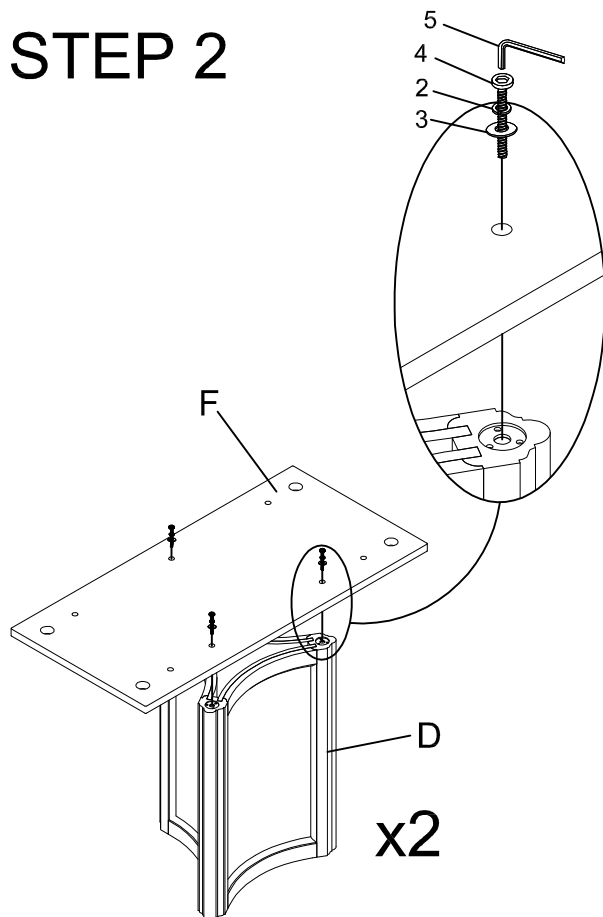

PARTS LIST

NO:	COMPONENT	DRAWING	Q'TY
A	TABLE TOP		1PC
B	TABLE LEAF		1PC
C	TABLE LEG		1PC
D	TABLE POST		2PCS
E	TABLE TOP CONNECTION PLATE		2PCS
F	TABLE POST CONNECTION PLATE		2PCS

HARDWARE LIST

NO:	COMPONENT	DRAWING	Q'TY
1	Bolt Ø5/16"x3"		6pcs
2	Lock Washer Ø5/16"		28pcs
3	Flat Washer Ø5/16"x3/4"		28pcs
4	Bolt Ø5/16"x1-3/8"		22pcs
5	Allen key		1pc

Option 1

Option 2

Assembly Instructions

D7624-10T Montecito Dining Table Top
D7624-10B Montecito Dining Table Base

STEP 1

STEP 2

STEP 3

Assembly Instructions