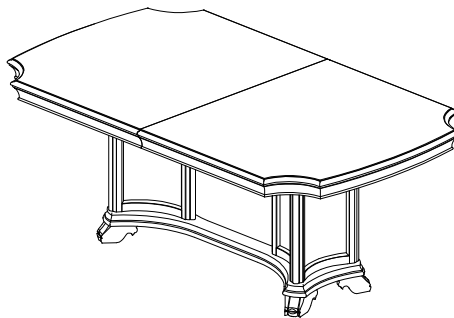

HARDWARE LIST

NO:	COMPONENT	DRAWING	Q'TY
1	Bolt Ø5/16"x3"		6pcs
2	Lock Washer Ø5/16"		28pcs
3	Flat Washer Ø5/16"x3/4"		28pcs
4	Bolt Ø5/16"x1-3/8"		22pcs
5	Allen key		1pc

Option 1

Option 2