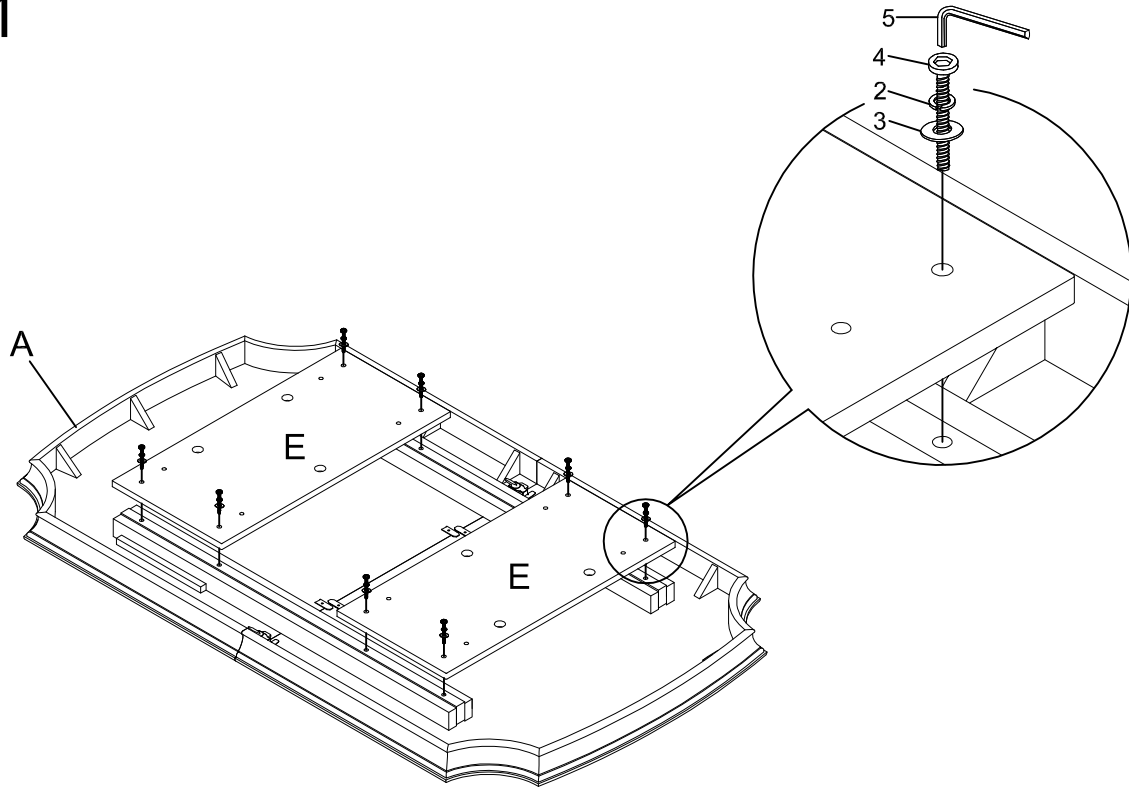

PARTS LIST

NO:	COMPONENT	DRAWING	Q'TY
A	TABLE TOP		1PC
B	TABLE LEAF		1PC
C	TABLE LEG		1PC
D	TABLE POST		2PCS
E	TABLE TOP CONNECTION PLATE		2PCS
F	TABLE POST CONNECTION PLATE		2PCS

HARDWARE LIST

NO:	COMPONENT	DRAWING	Q'TY
1	Bolt Ø5/16"x3"		6pcs
2	Lock Washer Ø5/16"		28pcs
3	Flat Washer Ø5/16"x3/4"		28pcs
4	Bolt Ø5/16"x1-3/8"		22pcs
5	Allen key		1pc

Option 1

Option 2

Assembly Instructions

D7624-10T Montecito Dining Table Top
D7624-10B Montecito Dining Table Base

STEP 1

STEP 2

STEP 3

Assembly Instructions