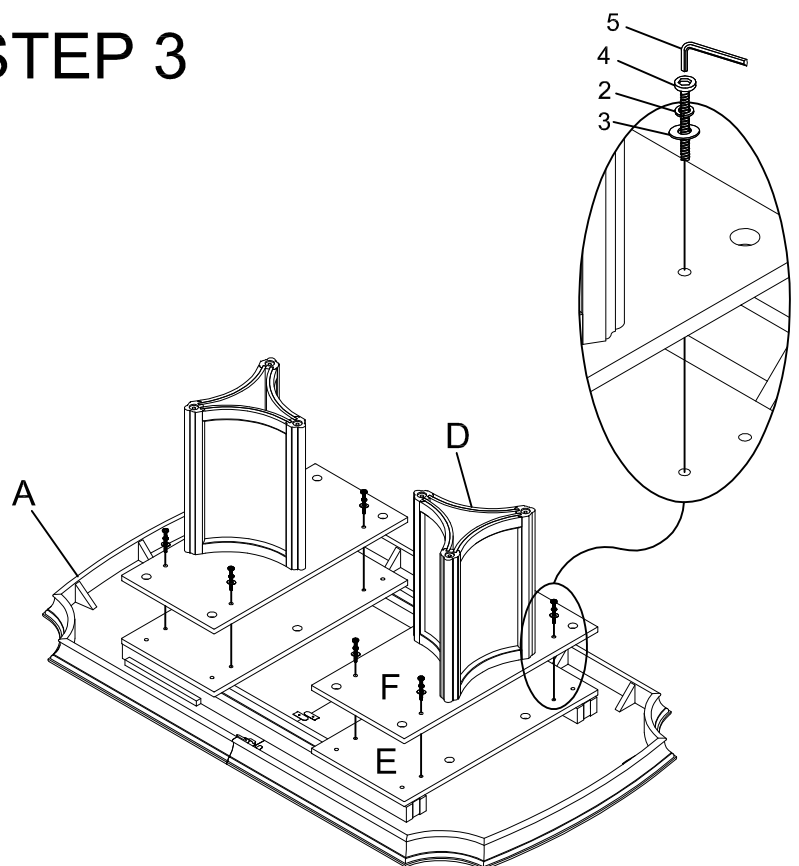

PARTS LIST

NO:	COMPONENT	DRAWING	Q'TY
A	TABLE TOP		1PC
B	TABLE LEAF		1PC
C	TABLE LEG		1PC
D	TABLE POST		2PCS
E	TABLE TOP CONNECTION PLATE		2PCS
F	TABLE POST CONNECTION PLATE		2PCS

HARDWARE LIST

NO:	COMPONENT	DRAWING	Q'TY
1	Bolt Ø5/16"x3"		6pcs
2	Lock Washer Ø5/16"		28pcs
3	Flat Washer Ø5/16"x3/4"		28pcs
4	Bolt Ø5/16"x1-3/8"		22pcs
5	Allen key		1pc

Option 1

Option 2

Assembly Instructions

D7624-10T Montecito Dining Table Top
D7624-10B Montecito Dining Table Base

STEP 1

STEP 2

STEP 3

Assembly Instructions

D7624-10T Montecito Dining Table Top
D7624-10B Montecito Dining Table Base

STEP 4

STEP 5