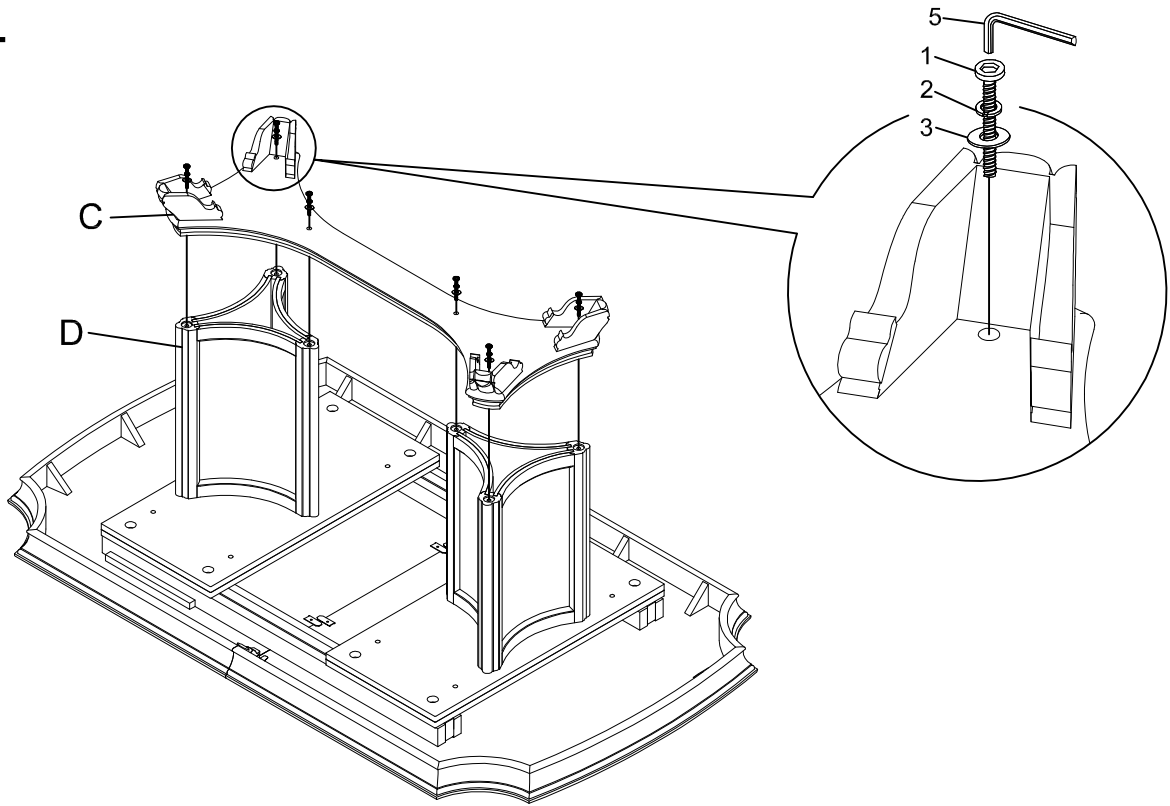

Assembly Instructions

D7624-10T Montecito Dining Table Top
D7624-10B Montecito Dining Table Base

STEP 4