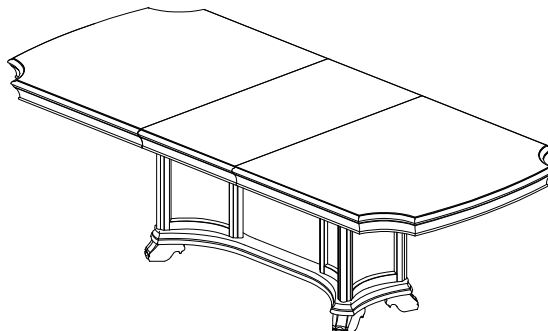

Assembly Instructions

D7624-10T Montecito Dining Table Top
 D7624-10B Montecito Dining Table Base

Thank you for purchasing this quality product. Be sure to check all packing materials carefully for small parts, which may have come loose inside the carton during shipment. Identify and count all items and compare with the PARTS LIST and/or HARDWARE LIST shown below.

PARTS LIST

NO:	COMPONENT	DRAWING	Q'TY
A	TABLE TOP		1PC
B	TABLE LEAF		1PC
C	TABLE LEG		1PC
D	TABLE POST		2PCS
E	TABLE TOP CONNECTION PLATE		2PCS
F	TABLE POST CONNECTION PLATE		2PCS

HARDWARE LIST

NO:	COMPONENT	DRAWING	Q'TY
1	Bolt Ø5/16"x3"		6pcs
2	Lock Washer Ø5/16"		28pcs
3	Flat Washer Ø5/16"x3/4"		28pcs
4	Bolt Ø5/16"x1-3/8"		22pcs
5	Allen key		1pc

Option 1

Option 2

Assembly Instructions

D7624-10T Montecito Dining Table Top
D7624-10B Montecito Dining Table Base

STEP 1

STEP 2

STEP 3

Assembly Instructions