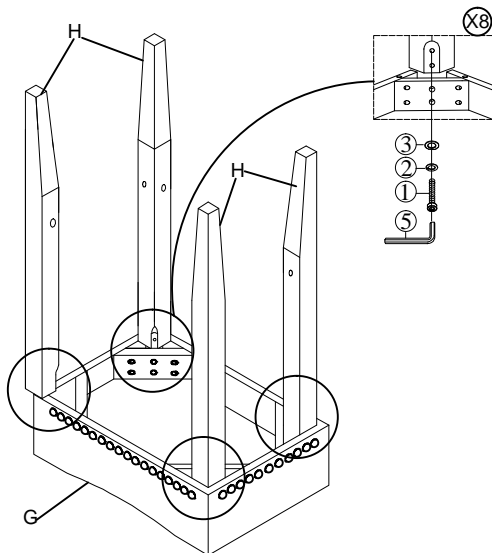

**Assembly Instruction**  
**CELESTE THEATER BAR TABLE W /3 STOOLS**  
**D400-B3S**

Thank you for purchasing this quality product. Be sure to check all packing materials carefully for small parts, which may have come loose inside the carton during shipment. Identify and count all items and compare with the parts list and/or hardware list shown below.

PARTS LIST			
No.	DESCRIPTION	SKETCH	Q'TY
A	TABLE TOP		1
B	TABLE LEFT LEGS		2
C	TABLE RIGHT LEGS		2
D	LONG STRETCHER		1
E	SHORT LEFT STRETCHER		1
F	SHORT RIGHT STRETCHER		1

HARDWARE LIST			
No.	DESCRIPTION	SKETCH	Q'TY
1	ALLEN BOLT (5/16" x 2-1/4")		8
2	SPRING WASHER (5/16 ")		8
3	FLAT WASHER (5/16 ")		8
4	SCREW (50mm)		6
5	ALLEN KEY M4		1

STEP : 1

STEP : 2

STEP : 3

STEP : 4

Assembly Instruction  
**CELESTE THEATER BAR TABLE W /3 STOOLS**  
**D400-B3S**

PARTS LIST			
No.	DESCRIPTION	SKETCH	Q'TY
G	STOOL CUSHION SEAT		3
H	STOOL LEGS		12
I	STOOL LONG STRETCHER		6
J	STOOL SHORT STRETCHER		6

HARDWARE LIST			
No.	DESCRIPTION	SKETCH	Q'TY
1	ALLEN BOLT (1/4" x 2-1/4")		24
2	SPRING WASHER (1/4 ")		24
3	FLAT WASHER (1/4 ")		24
4	SCREW (38mm)		24
5	ALLEN KEY M4		1

**STEP : 1**

**STEP : 2**

**STEP : 3**