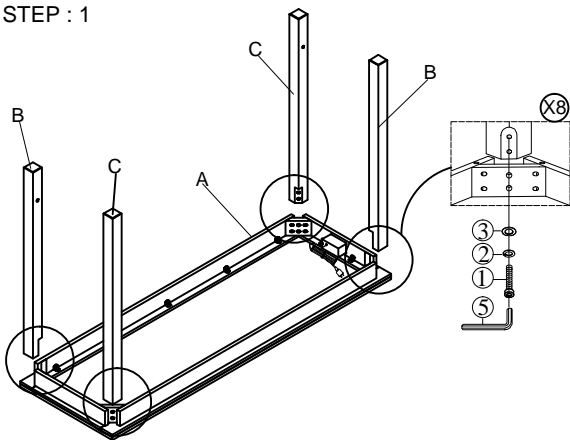

**Assembly Instruction**  
**CELESTE THEATER BAR TABLE W /3 STOOLS**  
**D400-B3S**

Thank you for purchasing this quality product. Be sure to check all packing materials carefully for small parts, which may have come loose inside the carton during shipment. Identify and count all items and compare with the parts list and/or hardware list shown below.

PARTS LIST			
No.	DESCRIPTION	SKETCH	Q'TY
A	TABLE TOP		1
B	TABLE LEFT LEGS		2
C	TABLE RIGHT LEGS		2
D	LONG STRETCHER		1
E	SHORT LEFT STRETCHER		1
F	SHORT RIGHT STRETCHER		1

HARDWARE LIST			
No.	DESCRIPTION	SKETCH	Q'TY
1	ALLEN BOLT (5/16" x 2-1/4")		8
2	SPRING WASHER (5/16 ")		8
3	FLAT WASHER (5/16 ")		8
4	SCREW (50mm)		6
5	ALLEN KEY M4		1

STEP : 1

STEP : 2

STEP : 3

STEP : 4

Assembly Instruction  
**CELESTE THEATER BAR TABLE W /3 STOOLS**  
**D400-B3S**

PARTS LIST			
No.	DESCRIPTION	SKETCH	Q'TY
G	STOOL CUSHION SEAT		3
H	STOOL LEGS		12
I	STOOL LONG STRETCHER		6
J	STOOL SHORT STRETCHER		6

HARDWARE LIST			
No.	DESCRIPTION	SKETCH	Q'TY
1	ALLEN BOLT (1/4" x 2-1/4")		24
2	SPRING WASHER (1/4 ")		24
3	FLAT WASHER (1/4 ")		24
4	SCREW (38mm)		24
5	ALLEN KEY M4		1

**STEP : 1**

**STEP : 2**

**STEP : 3**