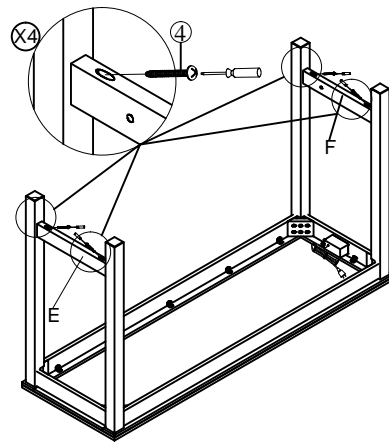

**Assembly Instruction**  
**CELESTE THEATER BAR TABLE W /3 STOOLS**  
**D400-B3S**

Thank you for purchasing this quality product. Be sure to check all packing materials carefully for small parts, which may have come loose inside the carton during shipment. Identify and count all items and compare with the parts list and/or hardware list shown below.

PARTS LIST			
No.	DESCRIPTION	SKETCH	Q'TY
A	TABLE TOP		1
B	TABLE LEFT LEGS		2
C	TABLE RIGHT LEGS		2
D	LONG STRETCHER		1
E	SHORT LEFT STRETCHER		1
F	SHORT RIGHT STRETCHER		1

HARDWARE LIST			
No.	DESCRIPTION	SKETCH	Q'TY
1	ALLEN BOLT (5/16" x 2-1/4")		8
2	SPRING WASHER (5/16 ")		8
3	FLAT WASHER (5/16 ")		8
4	SCREW (50mm)		6
5	ALLEN KEY M4		1

STEP : 1

STEP : 2

STEP : 3

STEP : 4

Assembly Instruction  
**CELESTE THEATER BAR TABLE W /3 STOOLS**  
**D400-B3S**

PARTS LIST			
No.	DESCRIPTION	SKETCH	Q'TY
G	STOOL CUSHION SEAT		3
H	STOOL LEGS		12
I	STOOL LONG STRETCHER		6
J	STOOL SHORT STRETCHER		6

HARDWARE LIST			
No.	DESCRIPTION	SKETCH	Q'TY
1	ALLEN BOLT (1/4" x 2-1/4")		24
2	SPRING WASHER (1/4 ")		24
3	FLAT WASHER (1/4 ")		24
4	SCREW (38mm)		24
5	ALLEN KEY M4		1

**STEP : 1**

**STEP : 2**

**STEP : 3**