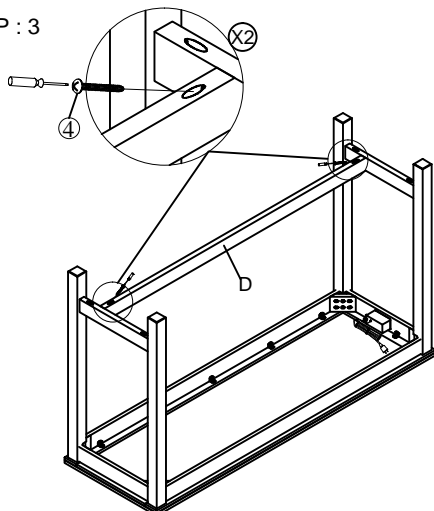

**Assembly Instruction**  
**CELESTE THEATER BAR TABLE W /3 STOOLS**  
**D400-B3S**

Thank you for purchasing this quality product. Be sure to check all packing materials carefully for small parts, which may have come loose inside the carton during shipment. Identify and count all items and compare with the parts list and/or hardware list shown below.

PARTS LIST			
No.	DESCRIPTION	SKETCH	Q'TY
A	TABLE TOP		1
B	TABLE LEFT LEGS		2
C	TABLE RIGHT LEGS		2
D	LONG STRETCHER		1
E	SHORT LEFT STRETCHER		1
F	SHORT RIGHT STRETCHER		1

HARDWARE LIST			
No.	DESCRIPTION	SKETCH	Q'TY
1	ALLEN BOLT (5/16" x 2-1/4")		8
2	SPRING WASHER (5/16 ")		8
3	FLAT WASHER (5/16 ")		8
4	SCREW (50mm)		6
5	ALLEN KEY M4		1

STEP : 1

STEP : 2

STEP : 3

STEP : 4

Assembly Instruction  
**CELESTE THEATER BAR TABLE W /3 STOOLS**  
**D400-B3S**

PARTS LIST			
No.	DESCRIPTION	SKETCH	Q'TY
G	STOOL CUSHION SEAT		3
H	STOOL LEGS		12
I	STOOL LONG STRETCHER		6
J	STOOL SHORT STRETCHER		6

HARDWARE LIST			
No.	DESCRIPTION	SKETCH	Q'TY
1	ALLEN BOLT (1/4" x 2-1/4")		24
2	SPRING WASHER (1/4 ")		24
3	FLAT WASHER (1/4 ")		24
4	SCREW (38mm)		24
5	ALLEN KEY M4		1

**STEP : 1**

**STEP : 2**

**STEP : 3**