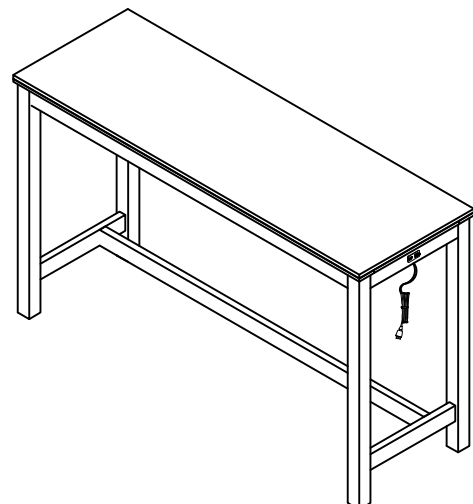

**Assembly Instruction**  
**CELESTE THEATER BAR TABLE W /3 STOOLS**  
**D400-B3S**

Thank you for purchasing this quality product. Be sure to check all packing materials carefully for small parts, which may have come loose inside the carton during shipment. Identify and count all items and compare with the parts list and/or hardware list shown below.

PARTS LIST			
No.	DESCRIPTION	SKETCH	Q'TY
A	TABLE TOP		1
B	TABLE LEFT LEGS		2
C	TABLE RIGHT LEGS		2
D	LONG STRETCHER		1
E	SHORT LEFT STRETCHER		1
F	SHORT RIGHT STRETCHER		1

HARDWARE LIST			
No.	DESCRIPTION	SKETCH	Q'TY
1	ALLEN BOLT (5/16" x 2-1/4")		8
2	SPRING WASHER (5/16 ")		8
3	FLAT WASHER (5/16 ")		8
4	SCREW (50mm)		6
5	ALLEN KEY M4		1

STEP : 1

STEP : 2

STEP : 3

STEP : 4

Assembly Instruction  
**CELESTE THEATER BAR TABLE W /3 STOOLS**  
**D400-B3S**

PARTS LIST			
No.	DESCRIPTION	SKETCH	Q'TY
G	STOOL CUSHION SEAT		3
H	STOOL LEGS		12
I	STOOL LONG STRETCHER		6
J	STOOL SHORT STRETCHER		6