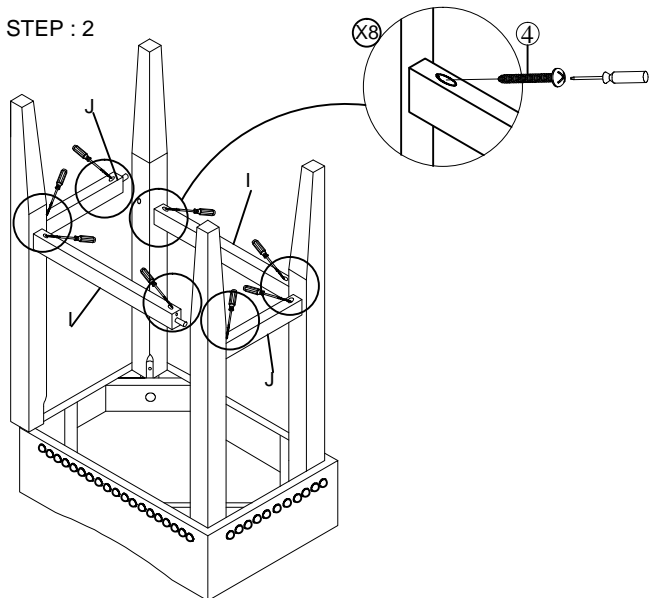

**Assembly Instruction**  
**CELESTE THEATER BAR TABLE W /3 STOOLS**  
**D400-B3S**

Thank you for purchasing this quality product. Be sure to check all packing materials carefully for small parts, which may have come loose inside the carton during shipment. Identify and count all items and compare with the parts list and/or hardware list shown below.

PARTS LIST			
No.	DESCRIPTION	SKETCH	Q'TY
A	TABLE TOP		1
B	TABLE LEFT LEGS		2
C	TABLE RIGHT LEGS		2
D	LONG STRETCHER		1
E	SHORT LEFT STRETCHER		1
F	SHORT RIGHT STRETCHER		1

HARDWARE LIST			
No.	DESCRIPTION	SKETCH	Q'TY
1	ALLEN BOLT (5/16" x 2-1/4")		8
2	SPRING WASHER (5/16 ")		8
3	FLAT WASHER (5/16 ")		8
4	SCREW (50mm)		6
5	ALLEN KEY M4		1

STEP : 1

STEP : 2

STEP : 3

STEP : 4

Assembly Instruction  
**CELESTE THEATER BAR TABLE W /3 STOOLS**  
**D400-B3S**

PARTS LIST			
No.	DESCRIPTION	SKETCH	Q'TY
G	STOOL CUSHION SEAT		3
H	STOOL LEGS		12
I	STOOL LONG STRETCHER		6
J	STOOL SHORT STRETCHER		6

HARDWARE LIST			
No.	DESCRIPTION	SKETCH	Q'TY
1	ALLEN BOLT (1/4" x 2-1/4")		24
2	SPRING WASHER (1/4 ")		24
3	FLAT WASHER (1/4 ")		24
4	SCREW (38mm)		24
5	ALLEN KEY M4		1

**STEP : 1**

**STEP : 2**

**STEP : 3**