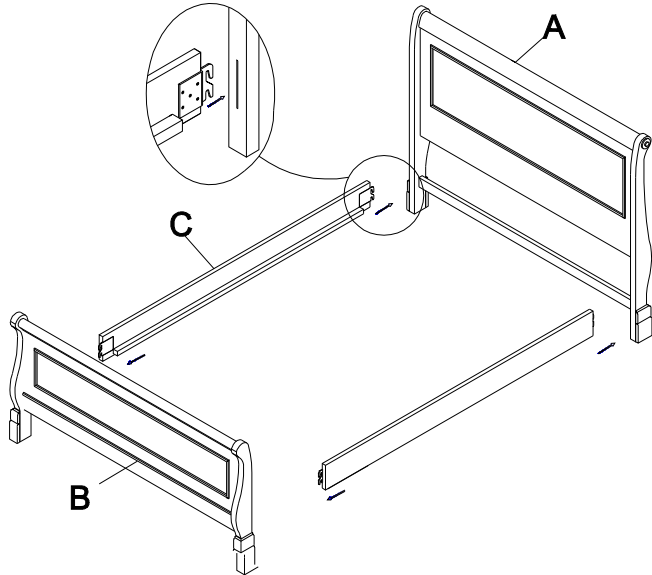

New
Classic®
FURNITURE

Assembly Instructions

BH1040/013-510 Versailles/Belle Rose 3/3 F Headboard
BH1040/013-520 Versailles/Belle Rose 3/3 F Footboard W/Slats
BH1040/013-530 Versailles/Belle Rose 4/6 and 3/3 Side Rails

STEP 1