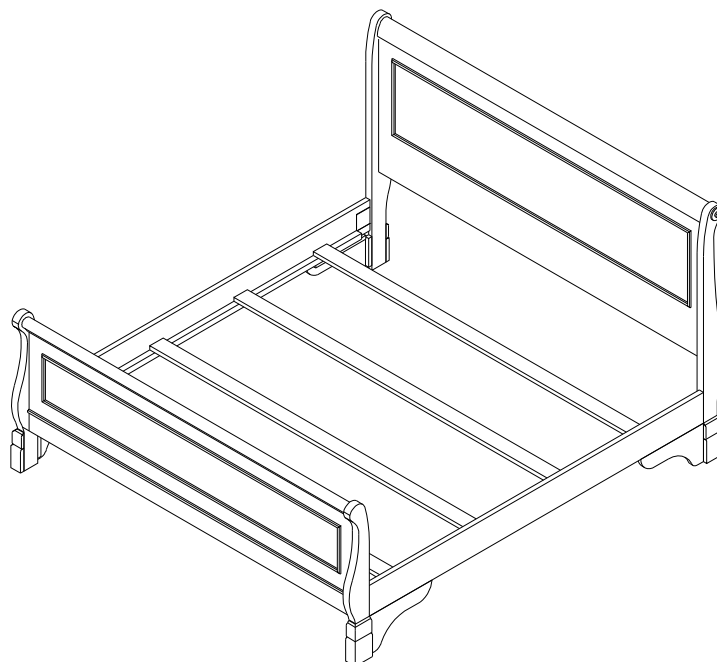

Assembly Instructions

BH1040/013-510 Versailles/Belle Rose 3/3 F Headboard
BH1040/013-520 Versailles/Belle Rose 3/3 F Footboard W/Slats
BH1040/013-530 Versailles/Belle Rose 4/6 and 3/3 Side Rails

Thank you for purchasing this quality product. Be sure to check all packing material carefully for small parts, which may have come loose inside the carton during shipment. Identify, count all parts and compare with the **HARDWARE LIST** below.

Caution: Please read the instructions thoroughly before assembly.

1. We recommend that you assemble this product with the assistance of another person: this will make the assembly easier, and will help eliminate damage to the product or injury to persons during assembly.
2. Please do not over tighten screws or bolts until the assembly is completed.
3. Please put all parts on a non-abrasive floor before assembly, and follow the assembly steps to assemble your newly purchased product correctly and efficiently

PART LISTS

NO:	COMPONENT	DRAWING	Q'TY
A	Headboard		1PC
B	Footboard		1PC
C	Side Rail		2PCS
D	Slats		4PCS
E	Rail Trim		4PCS

HARDWARE LISTS

NO:	COMPONENT	DRAWING	Q'TY
1	Screw: #8*32mm		8pcs
2	Screw: #8*25mm		20pcs