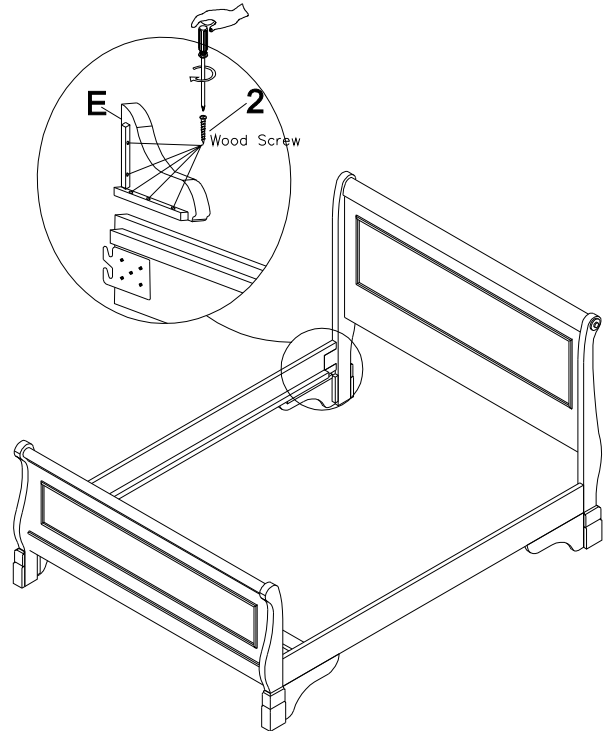

New
Classic®
FURNITURE

Assembly Instructions

BH1040/013-510 Versailles/Belle Rose 3/3 F Headboard
BH1040/013-520 Versailles/Belle Rose 3/3 F Footboard W/Slats
BH1040/013-530 Versailles/Belle Rose 4/6 and 3/3 Side Rails

STEP 1

STEP 2

STEP 3