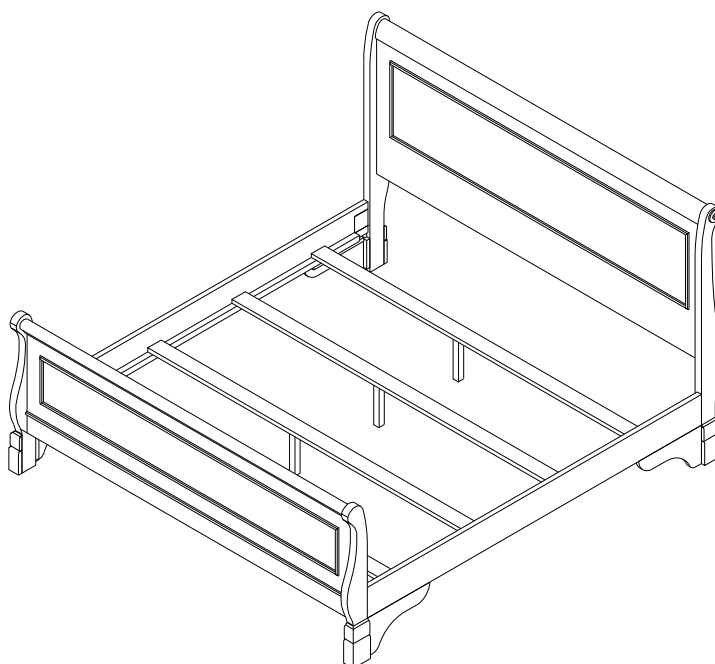

Assembly Instructions

BH1040/013-410 Versailles/Belle Rose 4/6 F Headboard
BH1040/013-420 Versailles/Belle Rose 4/6 F Footboard W/Slats
BH1040/013-530 Versailles/Belle Rose 4/6 and 3/3 Side Rails

Thank you for purchasing this quality product. Be sure to check all packing material carefully for small parts, which may have come loose inside the carton during shipment. Identify, count all parts and compare with the **HARDWARE LIST** below.

Caution: Please read the instructions thoroughly before assembly.

1. We recommend that you assemble this product with the assistance of another person: this will make the assembly easier, and will help eliminate damage to the product or injury to persons during assembly.
2. Please do not over tighten screws or bolts until the assembly is completed.
3. Please put all parts on a non-abrasive floor before assembly, and follow the assembly steps to assemble your newly purchased product correctly and efficiently

PART LISTS

NO:	COMPONENT	DRAWING	Q'TY
A	Headboard		1PC
B	Footboard		1PC
C	Side Rail		2PCS
D	Slats		4PCS
E	Support Legs		4PCS
F	Rail Trim		4PCS

HARDWARE LISTS

NO:	COMPONENT	DRAWING	Q'TY
1	Screw: #8*32mm		8pcs
2	Screw: #8*25mm		20pcs