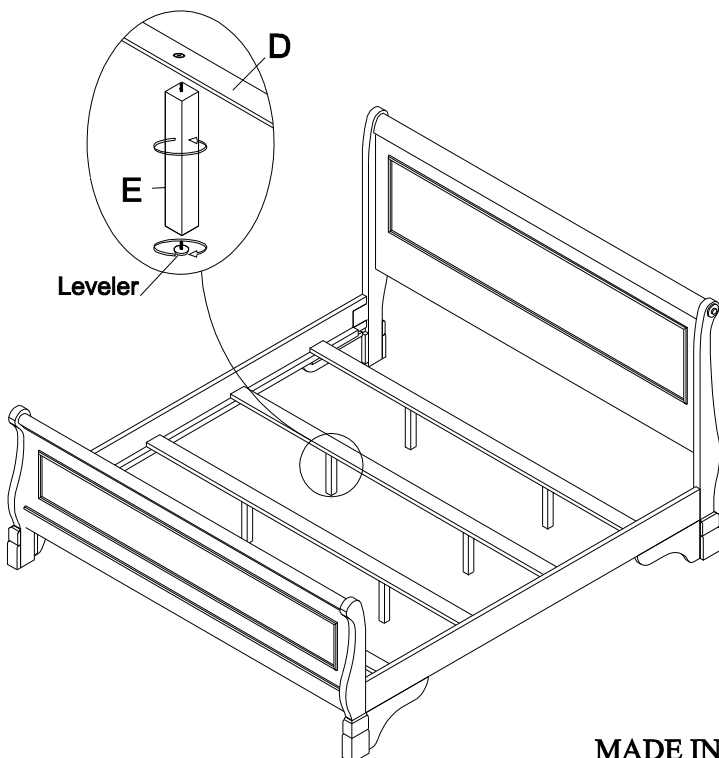

PART LISTS

NO:	COMPONENT	DRAWING	Q'TY
A	Headboard		1PC
B	Footboard		1PC
C	Side Rail		2PCS
D	Slats		4PCS
E	Support Leg		8PCS
F	Rail Trim		4PCS

HARDWARE LISTS

NO:	COMPONENT	DRAWING	Q'TY
1	Screw: #8*32mm		8pcs
2	Screw: #8*25mm		20pcs

Assembly Instructions

BH1040/013-110 Versailles/Belle Rose 6/6 Ek Headboard
 BH1040/013-120 Versailles/Belle Rose 6/6 Ek Footboard W/Slats
 BH1040/013-330 Versailles/Belle Rose 6/6 and 5/0 Side Rails
 BH1040/013-230 Versailles/Belle Rose 6/0 Side Rails

STEP 1

STEP 2

STEP 3

STEP 4