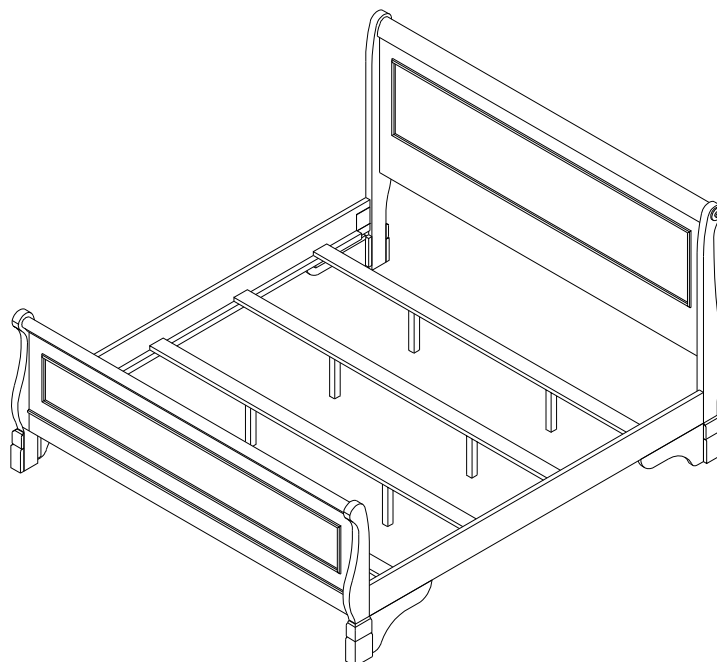

Assembly Instructions

BH1040/013-110 Versailles/Belle Rose 6/6 Ek Headboard
 BH1040/013-120 Versailles/Belle Rose 6/6 Ek Footboard W/Slats
 BH1040/013-330 Versailles/Belle Rose 6/6 and 5/0 Side Rails
 BH1040/013-230 Versailles/Belle Rose 6/0 Side Rails

PART LISTS

NO:	COMPONENT	DRAWING	Q'TY
A	Headboard		1PC
B	Footboard		1PC
C	Side Rail		2PCS
D	Slats		4PCS
E	Support Leg		8PCS
F	Rail Trim		4PCS

HARDWARE LISTS

NO:	COMPONENT	DRAWING	Q'TY
1	Screw: #8*32mm		8pcs
2	Screw: #8*25mm		20pcs