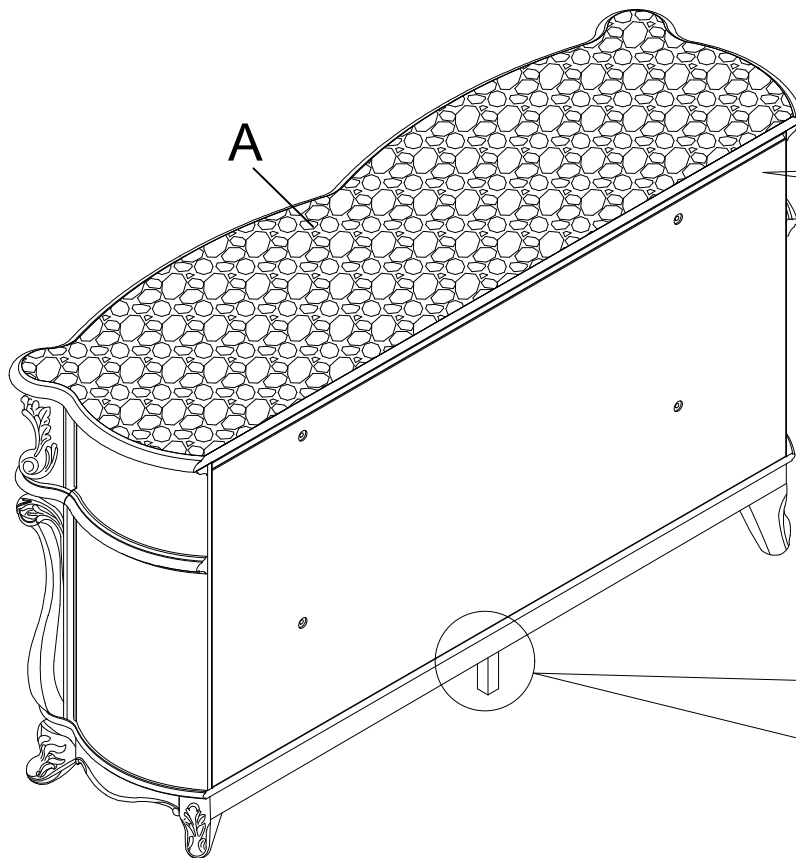

Assembly Instructions

B992-050M: MONIQUE DRESSER W/ MARBLE TOP

Thank you for purchasing this quality product. Be sure to check all packing materials carefully for small parts, which may have come loose inside the carton during shipment. Identify and count all items and compare with the PARTS LIST and/or HARDWARE LIST shown below.

PARTS LIST

NO:	COMPONENT	DRAWING	QTY
A	DRESSER W/ MARBLE TOP		1PC
B	FURNITURE TIPPING RESTRAINT		1SET

Furniture Tipping Restraint

Furniture Tipping Restraint must always be used to prevent the furniture from tipping.