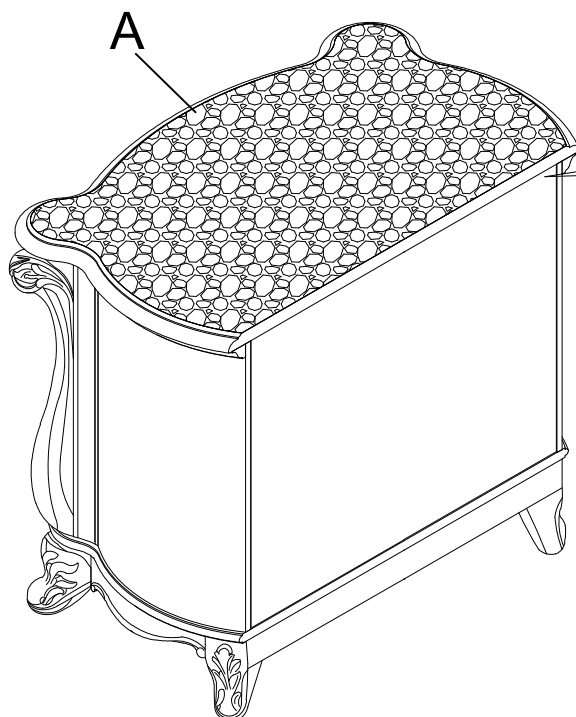

Assembly Instructions

B992-040M: MONIQUE NIGHTSTAND W/ MARBLE TOP

Thank you for purchasing this quality product. Be sure to check all packing materials carefully for small parts, which may have come loose inside the carton during shipment. Identify and count all items and compare with the PARTS LIST and/or HARDWARE LIST shown below.

CAUTION: Please read the instructions thoroughly before assembly.

1. We recommend that you assemble this product with the assistance of another person; this will make the assembly easier, and will help eliminate damage to the product or injury to persons during assembly.
2. Please do not over tighten screws or bolts until the assembly is completed.
3. Please put all parts on a non-abrasive floor before assembly, and follow the assembly steps to assemble your newly purchased product correctly and efficiently.

PARTS LIST

NO:	COMPONENT	DRAWING	QTY
A	NIGHTSTAND W/ MARBLE TOP		1PC
B	FURNITURE TIPPING RESTRAINT		1SET

Furniture Tipping Restraint must always be used to prevent the furniture from tipping.