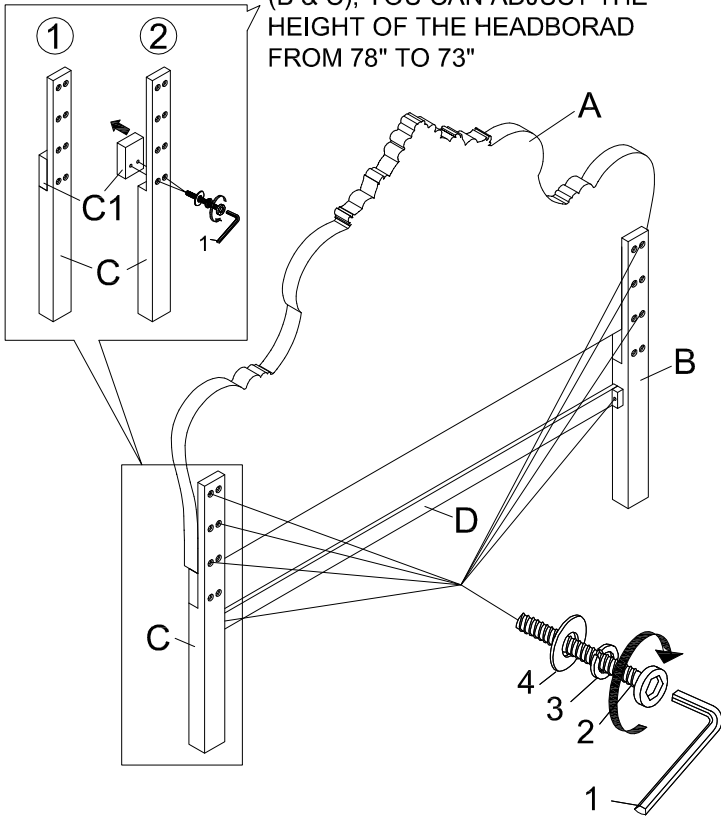

Assembly Instructions

B7624-110 Montecito 6/6-6/0 K Headboard
B7624-120 Montecito 6/6-6/0 K Footboard And Slats
B7624-230 Montecito 6/0 WK Side Rails

STEP 1

BY REMOVING THE HB WOOD BOCKS (C1) ON THE HB POSTS (B & C), YOU CAN ADJUST THE HEIGHT OF THE HEADBOARD FROM 78" TO 73"