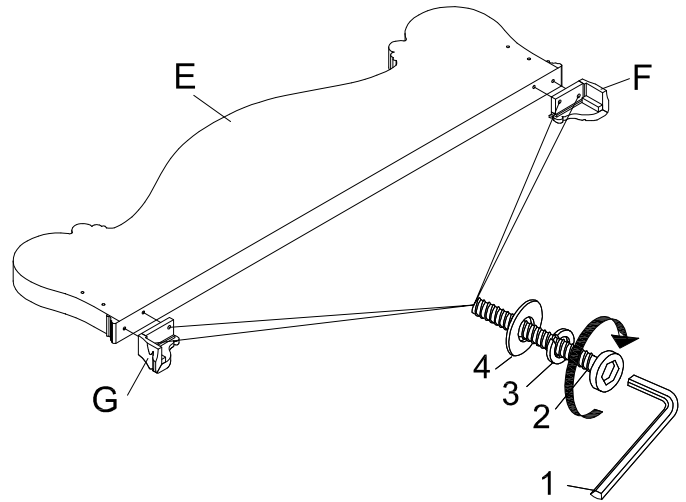

Assembly Instructions

B7624-110 Montecito 6/6-6/0 K Headboard
B7624-120 Montecito 6/6-6/0 K Footboard And Slats
B7624-230 Montecito 6/0 WK Side Rails

STEP 1

BY REMOVING THE HB WOOD BOCKS (C1) ON THE HB POSTS (B & C), YOU CAN ADJUST THE HEIGHT OF THE HEADBOARD FROM 78" TO 73"

STEP 2

STEP 3

STEP 4