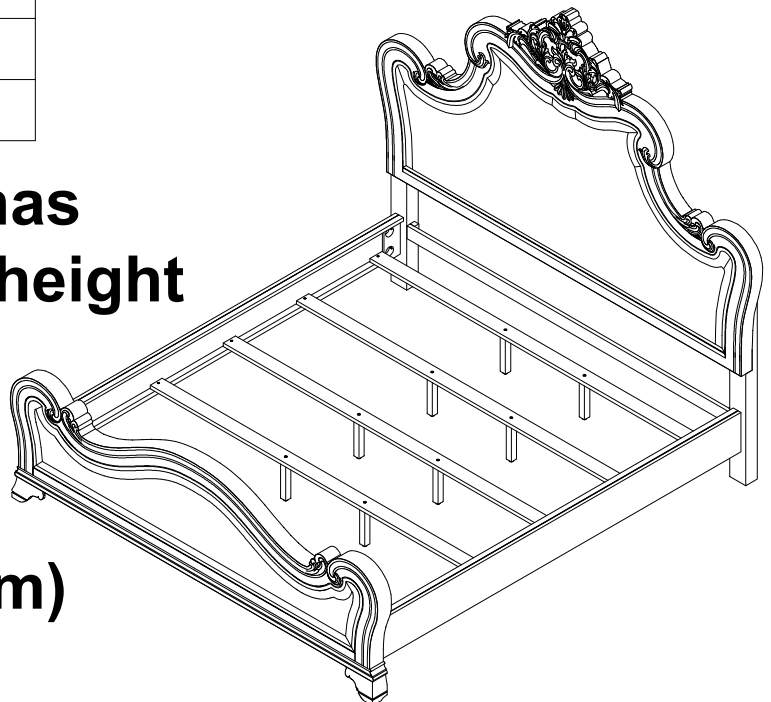

# Assembly Instructions

B7624-110 Montecito 6/6-6/0 K Headboard  
 B7624-120 Montecito 6/6-6/0 K Footboard And Slats  
 B7624-230 Montecito 6/0 WK Side Rails

Thank you for purchasing this quality product. Be sure to check all packing material carefully for small parts, which may have come loose inside the carton during shipment. Identify, count all parts and compare with the **HARDWARE LIST** below.

## PART LISTS

NO:	COMPONENT	DRAWING	Q'TY
A	Headboard		1PC
B	Left Post HB		1PC
C	Right Post HB		1PC
C1	HB Wood Block		2PCS
D	Headboard Cross Bar		1PC
E	Footboard		1PC
F	Left Feet FB		1PC
G	Right Feet FB		1PC
H	Side Rail		2PCS
K	Slats		4PCS
L	Support Legs		8PCS

**Please note: this bed has adjustable headboard height feature and can be built at 73" or 78" height. (Refer to step 1 diagram)**