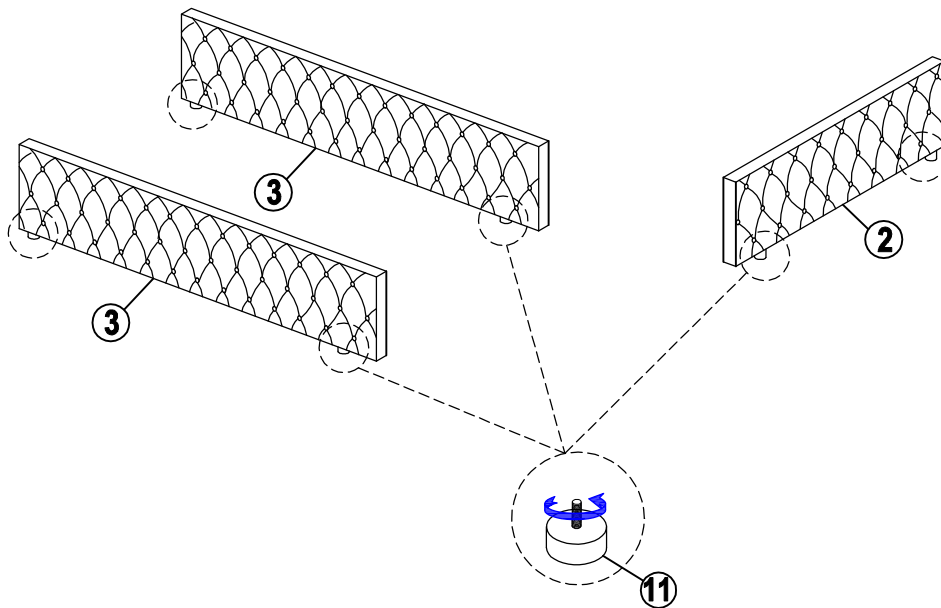

2 IMPORTANT ASSEMBLY INFORMATION

Assembly Step Ensure the side rail bracket is fully hooked onto bolt loosely threaded with both washers on the OUTSIDE of the bracket first, then proceed to fully tightening all 4 corners.

*Slats come packed behind the of headboard panel.

+ Hardware Included

A THREADED STUD
Ø5/16" x 3-1/8" (34PCS)

B FLAT WASHER
Ø5/16" x Ø19MM (34PCS)

C LOCK WASHER
Ø5/16" x Ø12MM (34PCS)

D HEX NUT
Ø5/16" x 12MM (34PCS)

E SCREW
M4 x 38MM (26PCS)

F WRENCH
12MM (1PC)

G ALLEN WRENCH
5MM (1PC)

ASSEMBLY INSTRUCTIONS

K - ROYAL KING BED

1

2

NOTE: For questions about parts or assembly please email support@meridianfurnitureusa.com or call us at 718-758-4455.