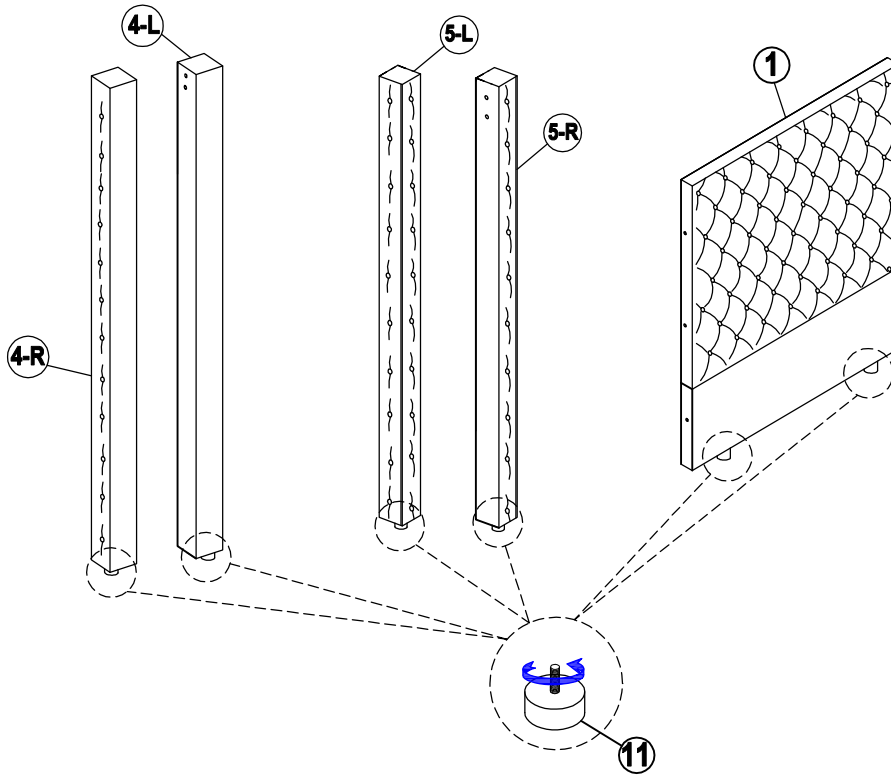

2 IMPORTANT ASSEMBLY INFORMATION

Assembly Step Ensure the side rail bracket is fully hooked onto bolt loosely threaded with both washers on the OUTSIDE of the bracket first, then proceed to fully tightening all 4 corners.

*Slats come packed behind the of headboard panel.

+ Hardware Included

A THREADED STUD
Ø5/16" x 3-1/8" (34PCS)

B FLAT WASHER
Ø5/16" x Ø19MM (34PCS)

C LOCK WASHER
Ø5/16" x Ø12MM (34PCS)

D HEX NUT
Ø5/16" x 12MM (34PCS)

E SCREW
M4 x 38MM (26PCS)

F WRENCH
12MM (1PC)

G ALLEN WRENCH
5MM (1PC)

ASSEMBLY INSTRUCTIONS

K - ROYAL KING BED

1

2

NOTE: For questions about parts or assembly please email support@meridianfurnitureusa.com or call us at 718-758-4455.