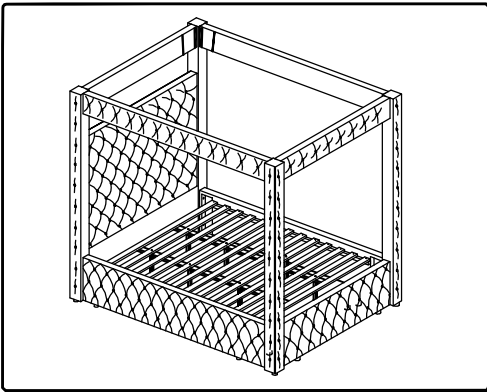

ASSEMBLY INSTRUCTIONS

K - ROYAL KING BED

meridian.
furniture

+ Parts Included

① HEADBOARD
1 PC

② FOOTBOARD
1 PC

③ SIDE RAIL
2 PCS

④ HB COLUMNS (L+R)
2 PCS

⑤ FB COLUMNS (L+R)
2 PCS

⑥ UPPER LONG PANELS
2 PCS

⑦ UPPER SHORT PANELS
2 PCS

⑧ SLAT
1 SET

⑨ SUPPORT RAIL
2 PCS

⑩ SUPPORT LEG
8 PCS

⑪ LEG
12 PCS

+ Do Not Use
Power Tools