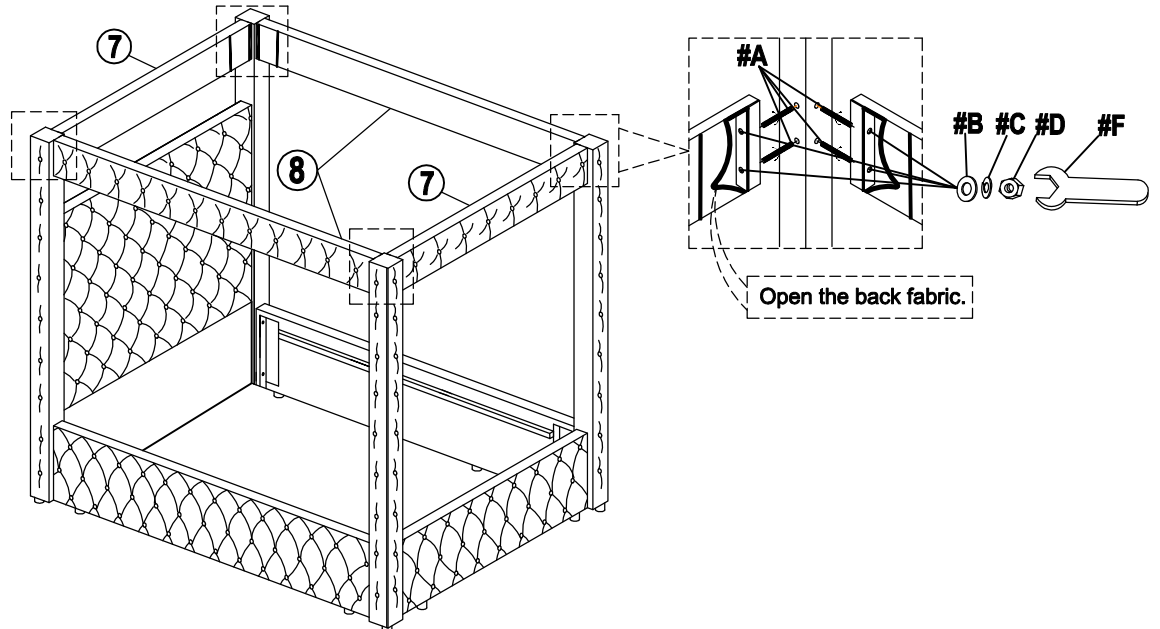

ASSEMBLY INSTRUCTIONS

K - ROYAL KING BED

5