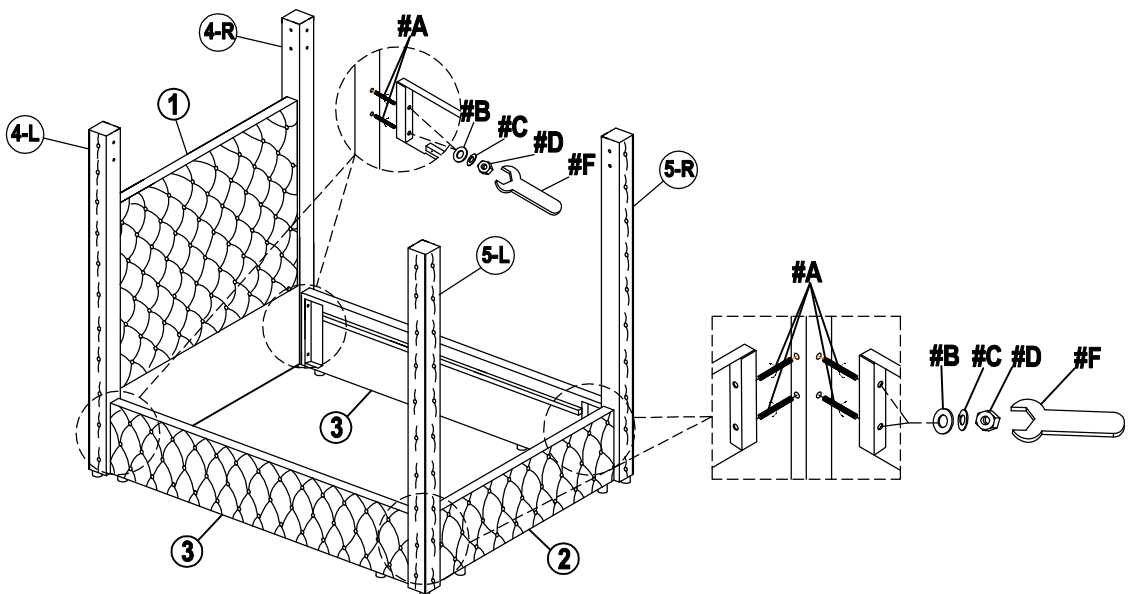

ASSEMBLY INSTRUCTIONS

K - ROYAL KING BED

3

4

NOTE: For questions about parts or assembly please email support@meridianfurnitureusa.com or call us at 718-758-4455.

www.MeridianFurnitureUSA.com | support@meridianfurnitureusa.com