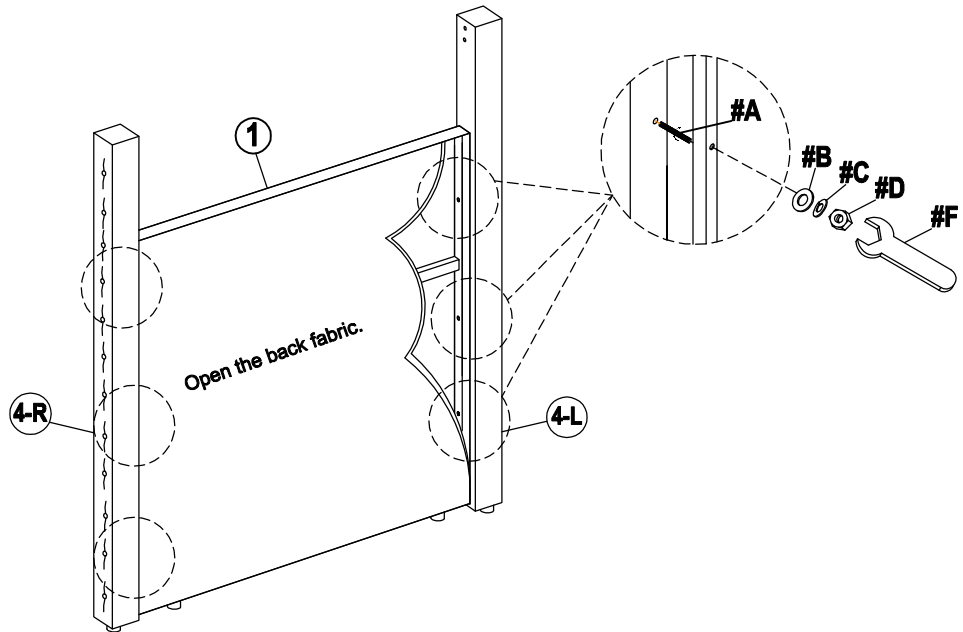

ASSEMBLY INSTRUCTIONS

K - ROYAL KING BED

3