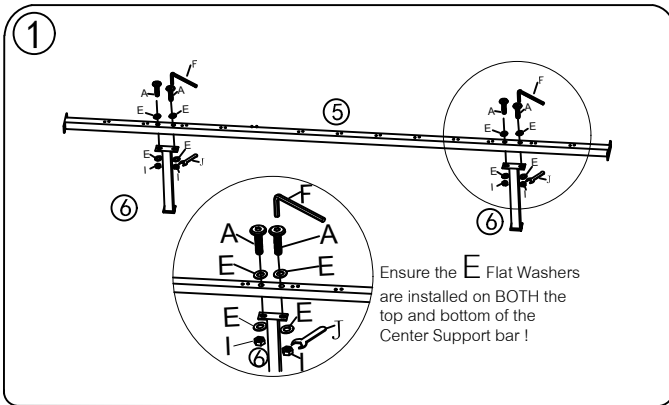

ASSEMBLY INSTRUCTIONS **meridian.** LUXUS BED - KING furniture

NOTE: For questions about parts or assembly please email support@meridianfurnitureusa.com or call us at 718-758-4455.

www.MeridianFurnitureUSA.com | support@meridianfurnitureusa.com