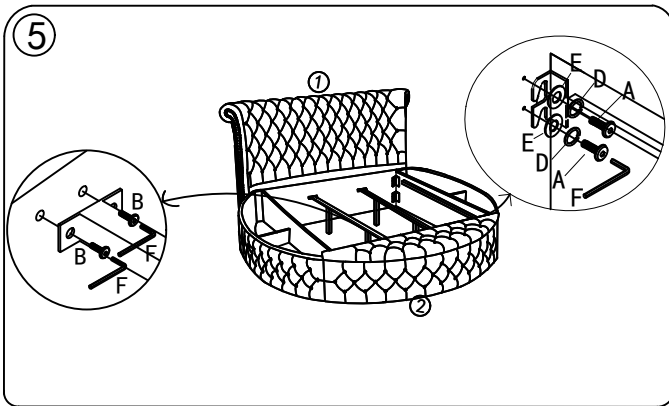

ASSEMBLY INSTRUCTIONS **meridian.** LUXUS BED - KING furniture

NOTE: For questions about parts or assembly please email support@meridianfurnitureusa.com or call us at 718-758-4455.

www.MeridianFurnitureUSA.com | support@meridianfurnitureusa.com