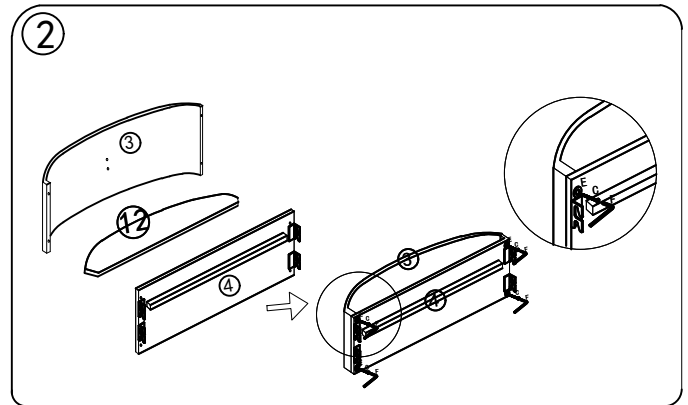

ASSEMBLY INSTRUCTIONS **meridian.** LUXUS BED - KING furniture

NOTE: For questions about parts or assembly please email support@meridianfurnitureusa.com or call us at 718-758-4455.

www.MeridianFurnitureUSA.com | support@meridianfurnitureusa.com