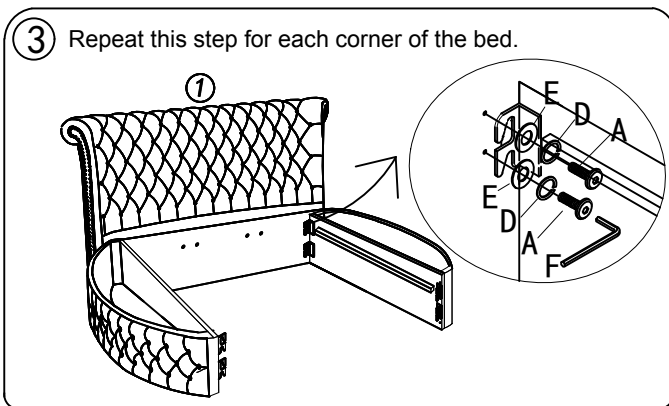

ASSEMBLY INSTRUCTIONS **meridian.** LUXUS BED - KING furniture

NOTE: For questions about parts or assembly please email support@meridianfurnitureusa.com or call us at 718-758-4455.

www.MeridianFurnitureUSA.com | support@meridianfurnitureusa.com