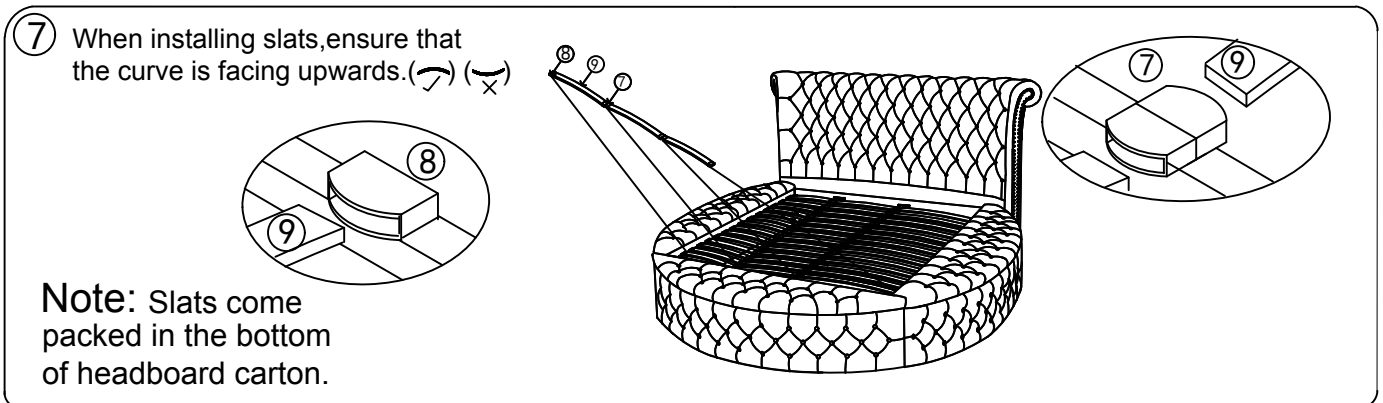

ASSEMBLY INSTRUCTIONS **meridian.** LUXUS BED - KING furniture

NOTE: For questions about parts or assembly please email support@meridianfurnitureusa.com or call us at 718-758-4455.

www.MeridianFurnitureUSA.com | support@meridianfurnitureusa.com