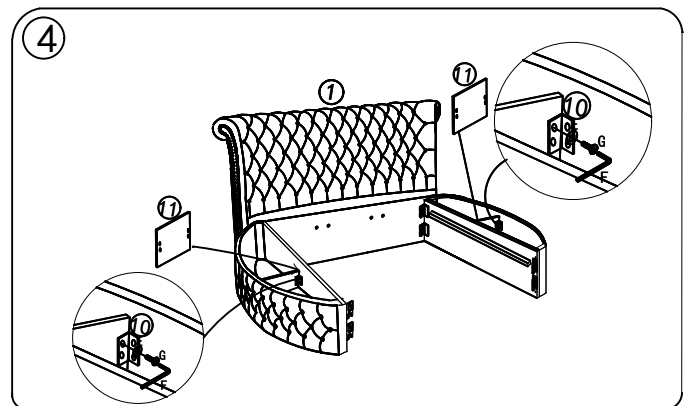

ASSEMBLY INSTRUCTIONS **meridian.** LUXUS BED - KING furniture

NOTE: For questions about parts or assembly please email support@meridianfurnitureusa.com or call us at 718-758-4455.

www.MeridianFurnitureUSA.com | support@meridianfurnitureusa.com