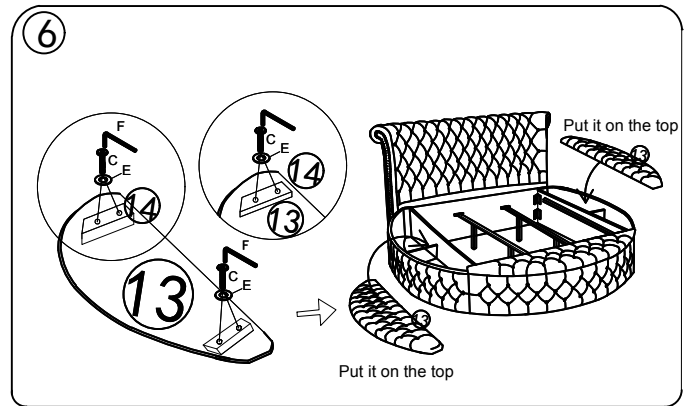

ASSEMBLY INSTRUCTIONS **meridian.** LUXUS BED - KING furniture

NOTE: For questions about parts or assembly please email support@meridianfurnitureusa.com or call us at 718-758-4455.

www.MeridianFurnitureUSA.com | support@meridianfurnitureusa.com