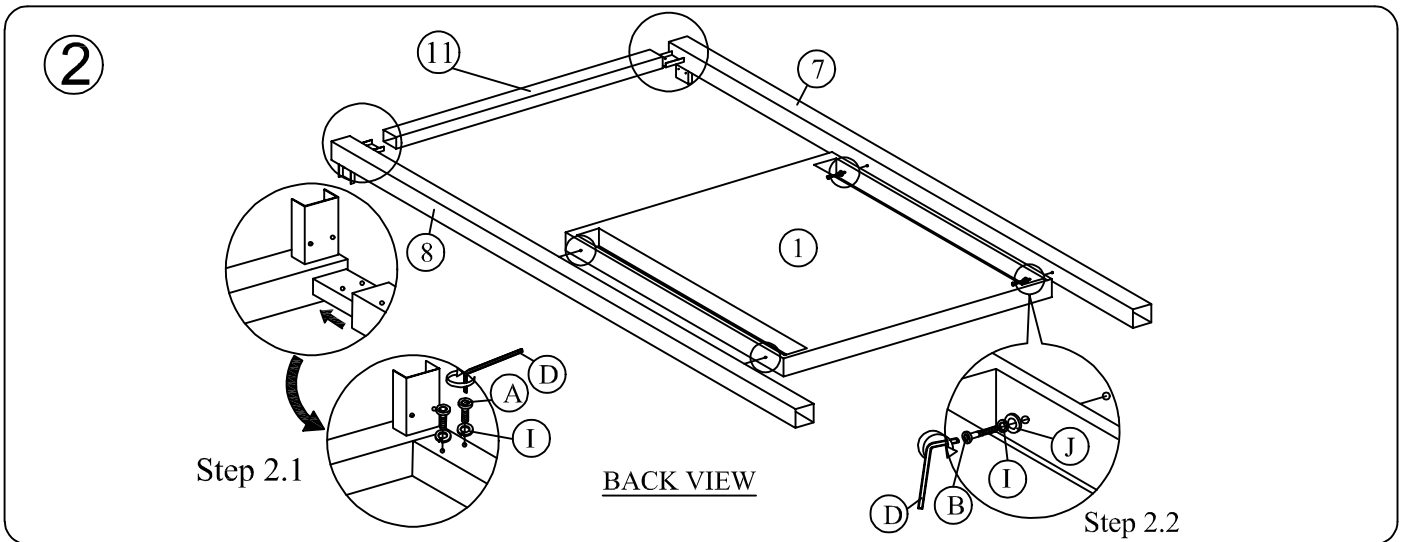

ASSEMBLY INSTRUCTION

KELLY-Q

meridian.
furniture

NOTE: For questions about parts or assembly please email

www.MeridianFurnitureUSA.com | support@meridianfurnitureusa.com