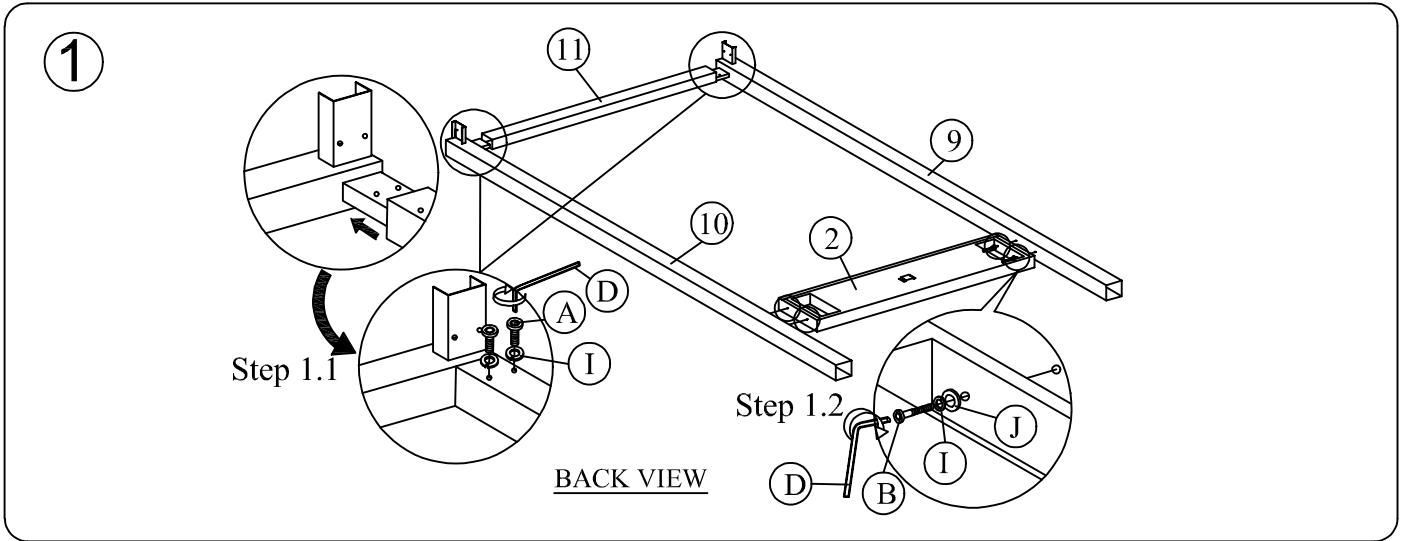

ASSEMBLY INSTRUCTION

KELLY-Q

meridian.
furniture

NOTE: For questions about parts or assembly please email

www.MeridianFurnitureUSA.com | support@meridianfurnitureusa.com