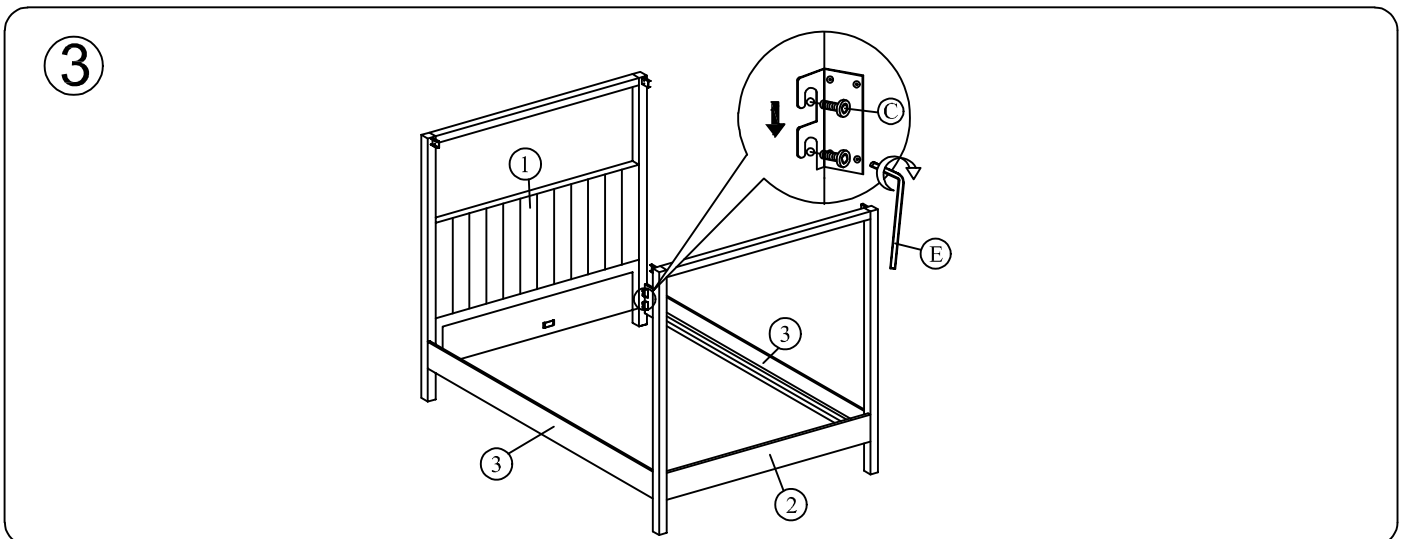

ASSEMBLY INSTRUCTION

KELLY-Q

meridian.
furniture

NOTE: For questions about parts or assembly please email

www.MeridianFurnitureUSA.com | support@meridianfurnitureusa.com