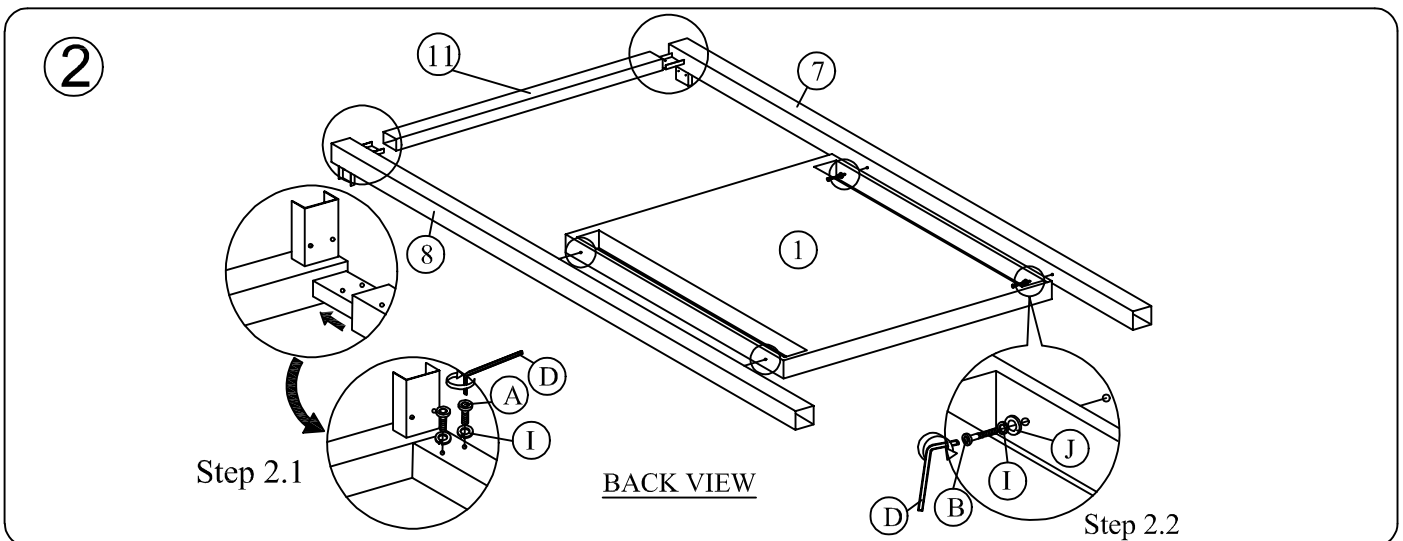

ASSEMBLY INSTRUCTION

meridian.
furniture

KELLY-F

NOTE: For questions about parts or assembly please email

www.MeridianFurnitureUSA.com | support@meridianfurnitureusa.com