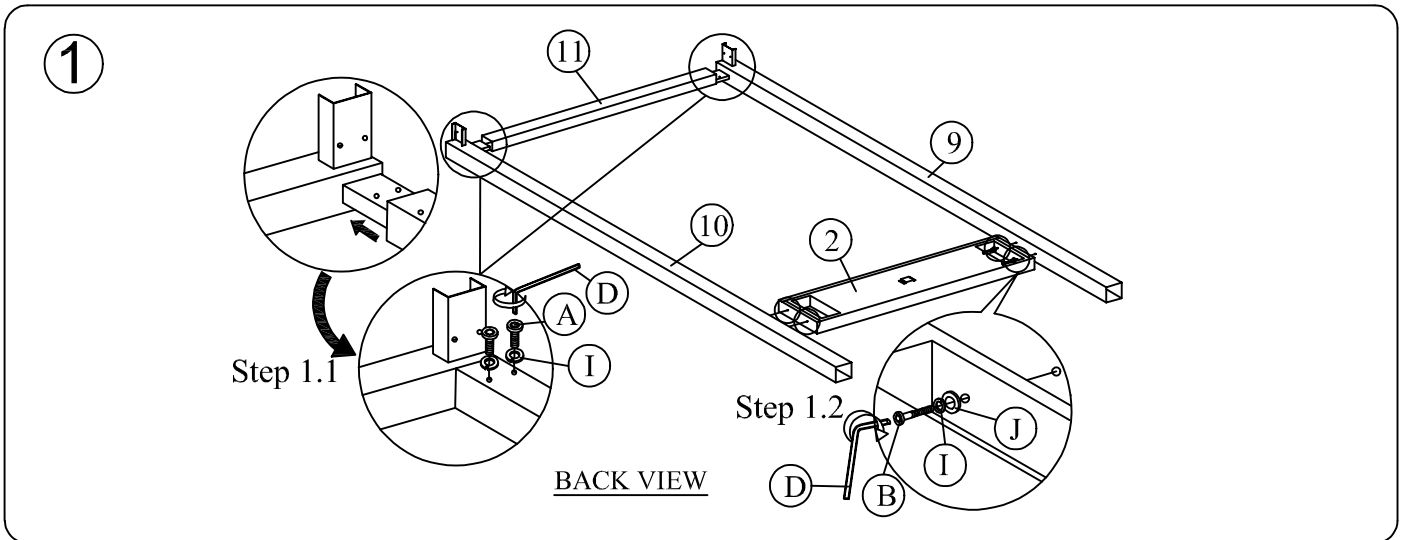

ASSEMBLY INSTRUCTION

meridian.
furniture

KELLY-F

NOTE: For questions about parts or assembly please email

www.MeridianFurnitureUSA.com | support@meridianfurnitureusa.com