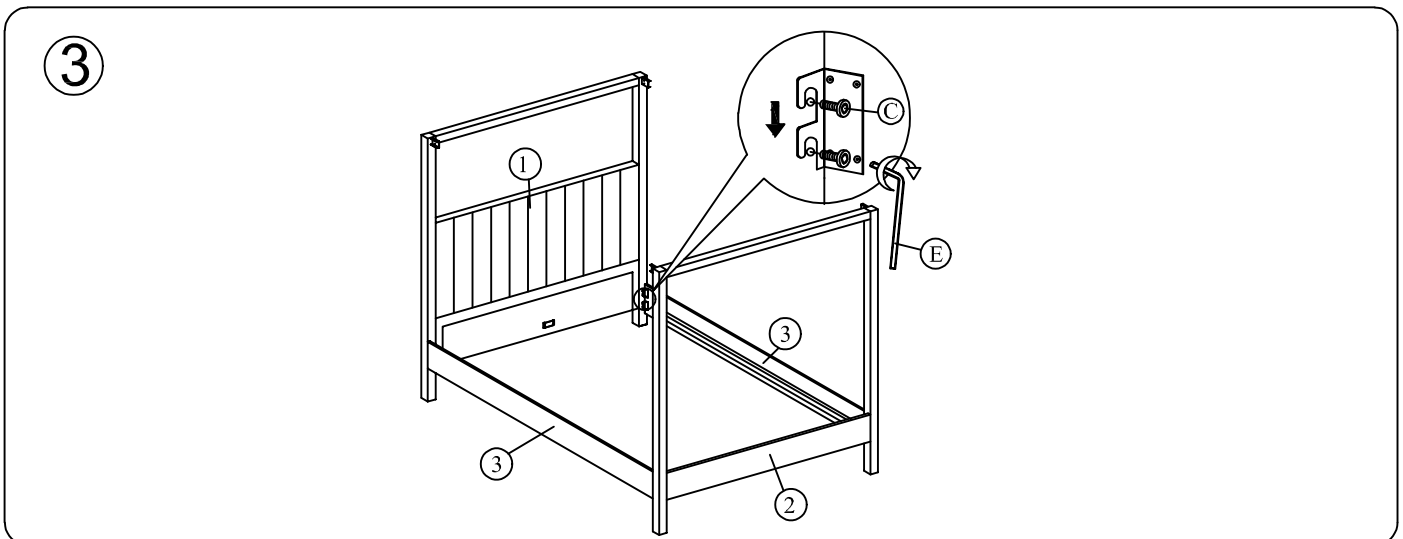

ASSEMBLY INSTRUCTION

meridian.
furniture

KELLY-F

NOTE: For questions about parts or assembly please email

www.MeridianFurnitureUSA.com | support@meridianfurnitureusa.com