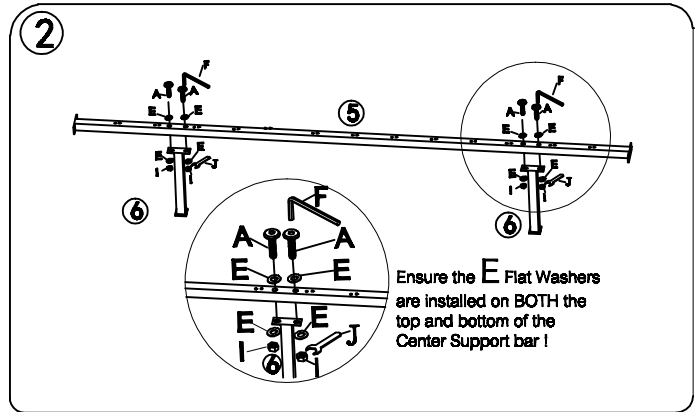

ASSEMBLY INSTRUCTIONS CLEO BED - QUEEN

meridian.
furniture

NOTE: For questions about parts or assembly please email support@meridianfurnitureusa.com or call us at 718-758-4455.

www.MeridianFurnitureUSA.com | support@meridianfurnitureusa.com