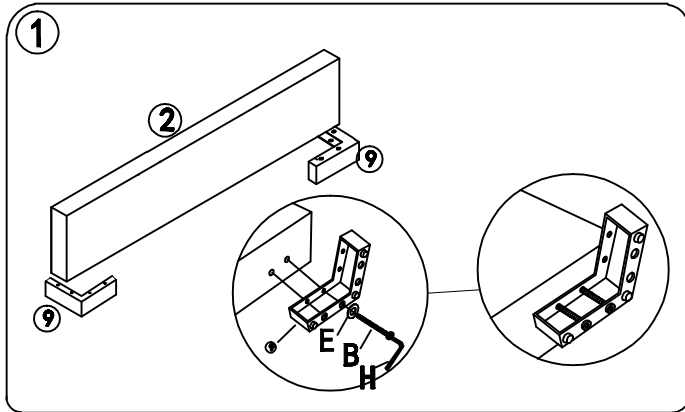

ASSEMBLY INSTRUCTIONS CLEO BED - QUEEN

meridian.
furniture

NOTE: For questions about parts or assembly please email support@meridianfurnitureusa.com or call us at 718-758-4455.

www.MeridianFurnitureUSA.com | support@meridianfurnitureusa.com