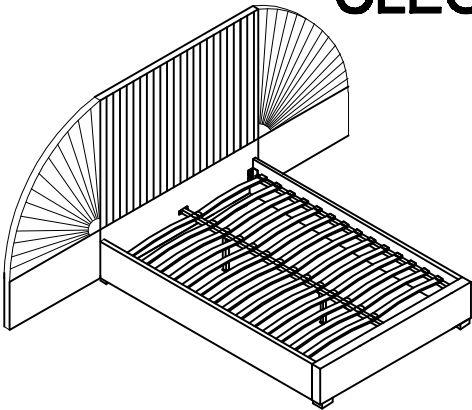

# ASSEMBLY INSTRUCTIONS **meridian.** CLEO BED - QUEEN furniture

## + Parts Included

① Head Board (1pc)

② Foot Board (1pc)

③ Side Rails (2pcs)

④ Double Plastic cap (15pcs)

⑤ Center Support Bar (1pc)

⑥ Support Legs (2pcs)

⑦ Slats (30pcs)

⑧ Single Plastic cap (30pcs)

⑨ Legs (2pcs)

\*Slats come packed in the bottom of headboard carton.

⑩ Left wing (1pc)

⑪ Right wing (1pc)

⑫ Connector (4pcs)

+ Do Not Use Power Tools

+ Suggested Adults