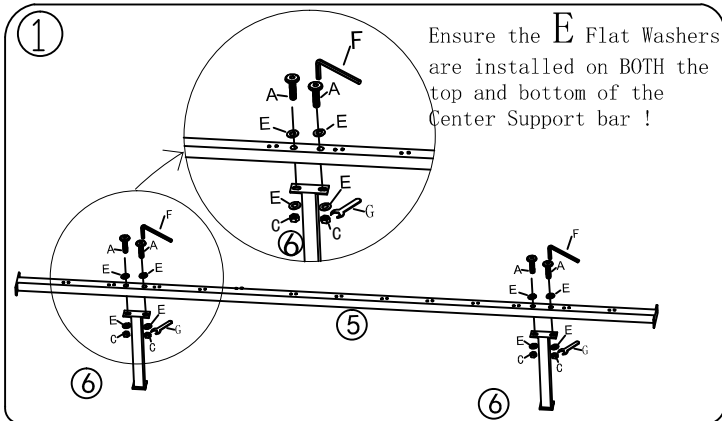

ASSEMBLY INSTRUCTIONS

Bliss bed - full

meridian.
furniture

NOTE: For questions about parts or assembly please email support@meridianfurnitureusa.com or call us at 718-758-4455.

www.MeridianFurnitureUSA.com | support@meridianfurnitureusa.com