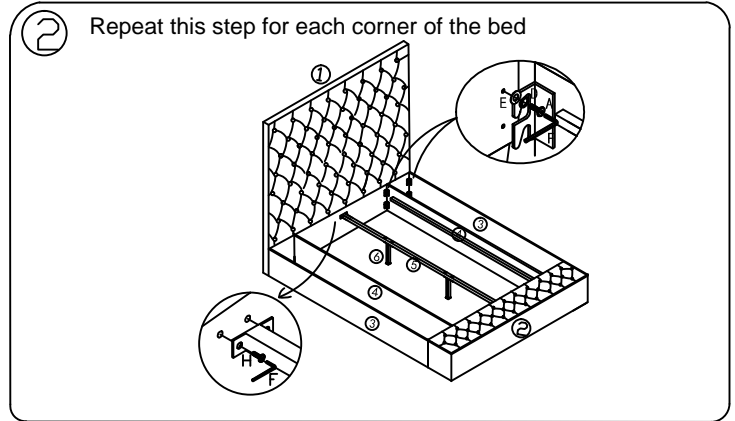

ASSEMBLY INSTRUCTIONS

Bliss bed - full

meridian.
furniture

NOTE: For questions about parts or assembly please email support@meridianfurnitureusa.com or call us at 718-758-4455.

www.MeridianFurnitureUSA.com | support@meridianfurnitureusa.com