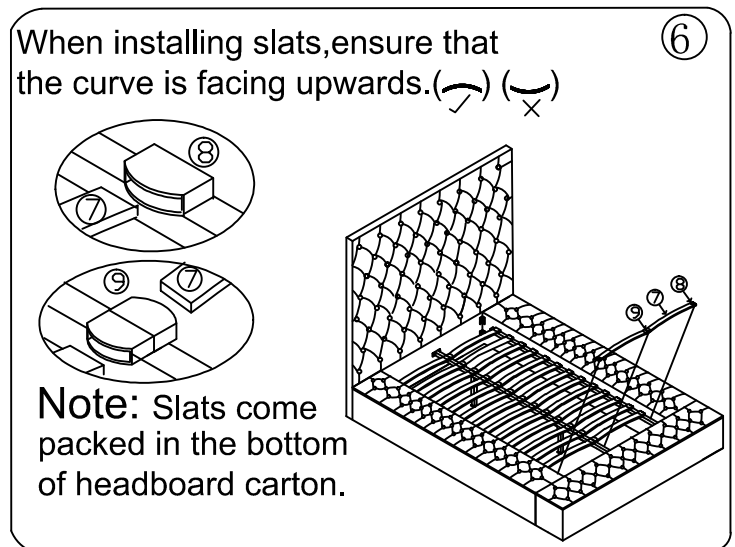

ASSEMBLY INSTRUCTIONS

Bliss bed - full

meridian.
furniture

NOTE: For questions about parts or assembly please email support@meridianfurnitureusa.com or call us at 718-758-4455.

www.MeridianFurnitureUSA.com | support@meridianfurnitureusa.com