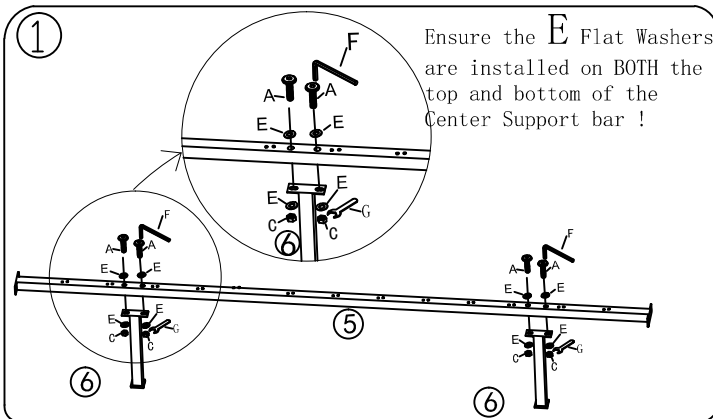

⑭ - Side top board (2pcs)

+ Hardware Included

A Bolt M8*30mm (36pcs)

B Bolt M8*20mm 26pcs

C Nut M8*13mm (4pcs)

D Spring Washer (32pcs)

E Flat Washer φ20 (66pcs)

F M8 Allen Key (1pc)

G Spanner (1pc)

H Bolt M8*25mm (4pcs)

ASSEMBLY INSTRUCTIONS

Bliss bed - Twin

meridian.
furniture

NOTE: For questions about parts or assembly please email support@meridianfurnitureusa.com or call us at 718-758-4455.