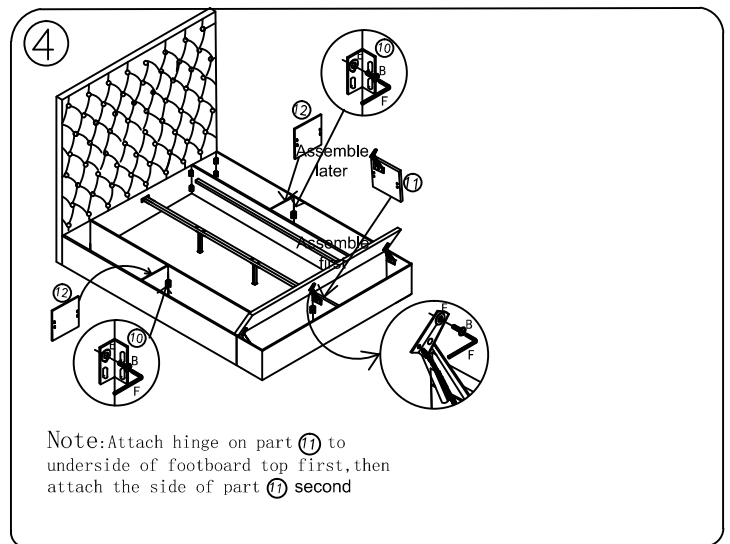

⑭ - Side top board (2pcs)

+ Hardware Included

A Bolt M8*30mm (36pcs)

B Bolt M8*20mm 26pcs

C Nut M8*13mm (4pcs)

D Spring Washer (32pcs)

E Flat Washer φ20 (66pcs)

F M8 Allen Key (1pc)

G Spanner (1pc)

H Bolt M8*25mm (4pcs)

ASSEMBLY INSTRUCTIONS

Bliss bed - Twin

meridian.
furniture

NOTE: For questions about parts or assembly please email support@meridianfurnitureusa.com or call us at 718-758-4455.