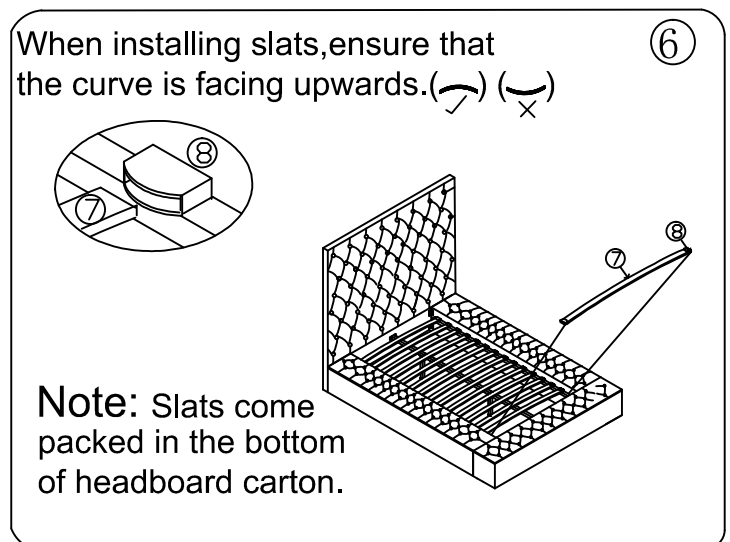

G Spanner (1pc)

H Bolt M8*25mm (4pcs)

ASSEMBLY INSTRUCTIONS

Bliss bed - Twin

meridian.
furniture

NOTE: For questions about parts or assembly please email support@meridianfurnitureusa.com or call us at 718-758-4455.