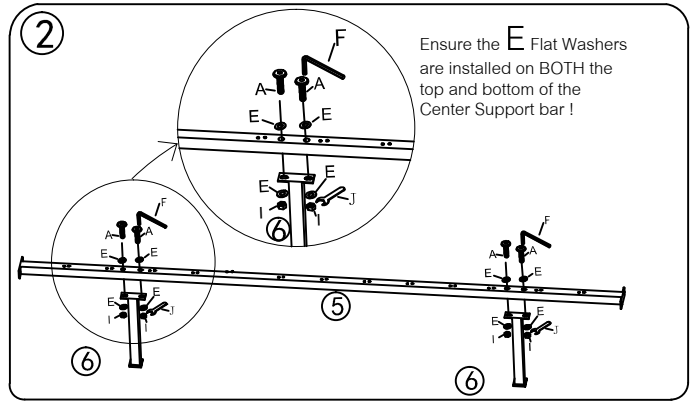

ASSEMBLY INSTRUCTIONS

Ashton BED - Twin

meridian.
furniture

NOTE: For questions about parts or assembly please email support@meridianfurnitureusa.com or call us at 718-758-4455.

www.MeridianFurnitureUSA.com | support@meridianfurnitureusa.com