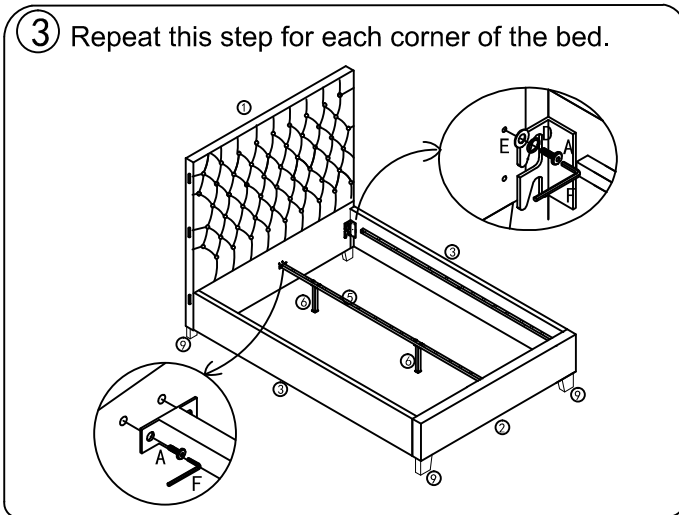

ASSEMBLY INSTRUCTIONS

Ashton BED - Twin

meridian.
furniture

NOTE: For questions about parts or assembly please email support@meridianfurnitureusa.com or call us at 718-758-4455.

www.MeridianFurnitureUSA.com | support@meridianfurnitureusa.com