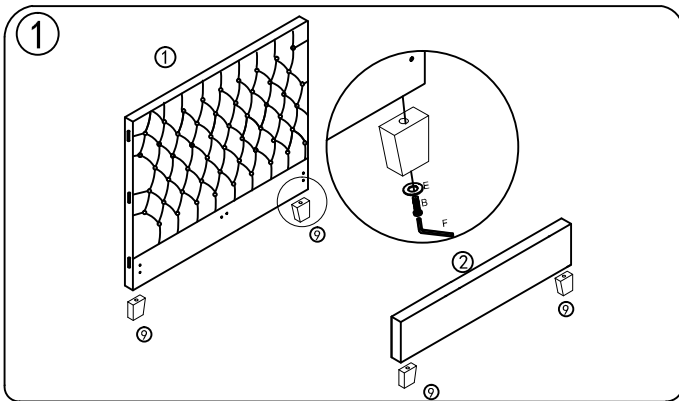

ASSEMBLY INSTRUCTIONS

Ashton BED - Twin

meridian.
furniture

NOTE: For questions about parts or assembly please email support@meridianfurnitureusa.com or call us at 718-758-4455.

www.MeridianFurnitureUSA.com | support@meridianfurnitureusa.com