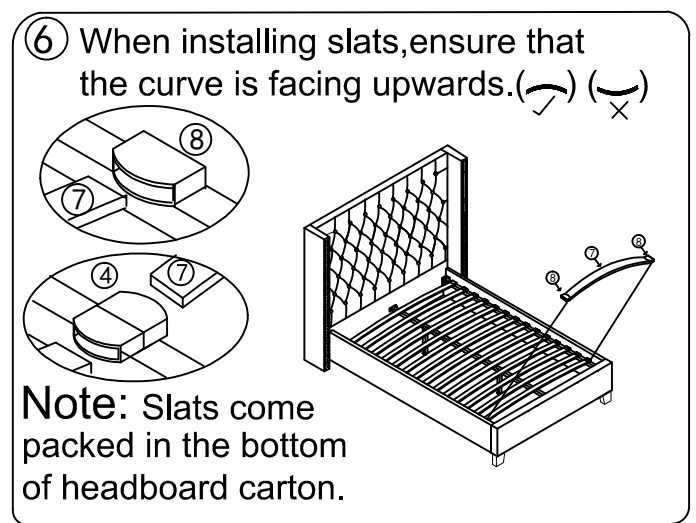

ASSEMBLY INSTRUCTIONS

Ashton BED - Twin

meridian.
furniture

NOTE: For questions about parts or assembly please email support@meridianfurnitureusa.com or call us at 718-758-4455.

www.MeridianFurnitureUSA.com | support@meridianfurnitureusa.com