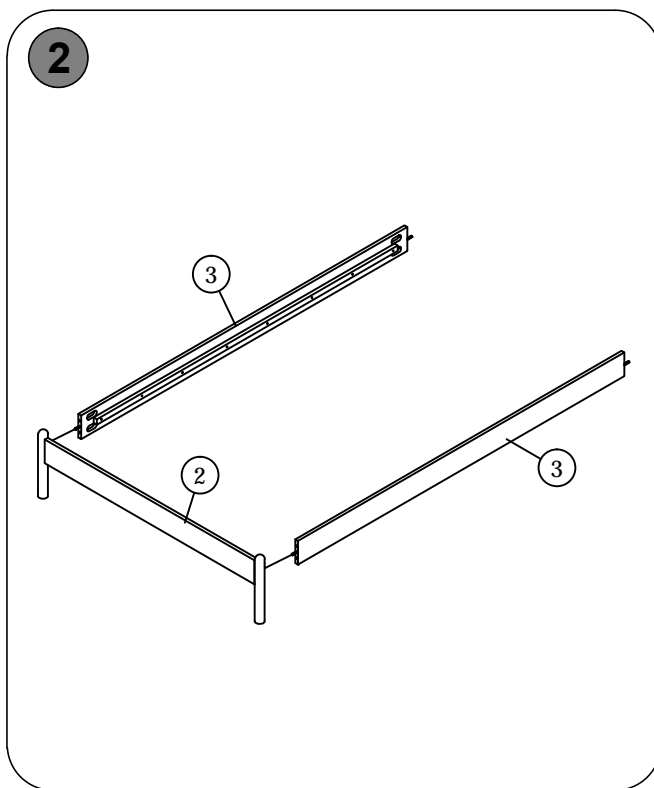

ASSEMBLY INSTRUCTIONS

ASHER / ABIGAIL - FULL

meridian.
furniture

NOTE: For questions about parts or assembly please email support@meridianfurnitureusa.com or call us at 718-758-4455.
www.MeridianFurnitureUSA.com | support@meridianfurnitureusa.com