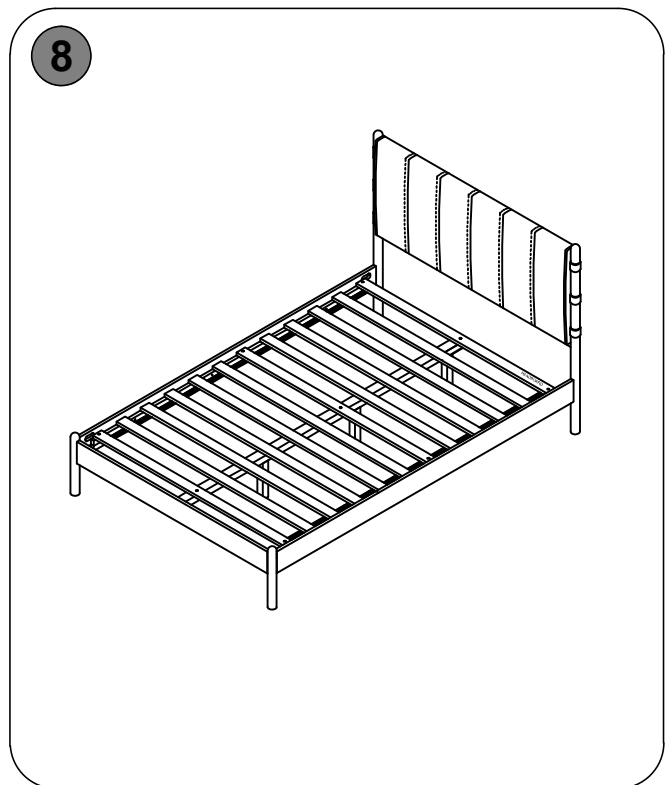

ASSEMBLY INSTRUCTIONS

ASHER / ABIGAIL - FULL

meridian.
furniture

NOTE: For questions about parts or assembly please email support@meridianfurnitureusa.com or call us at 718-758-4455.

www.MeridianFurnitureUSA.com | support@meridianfurnitureusa.com