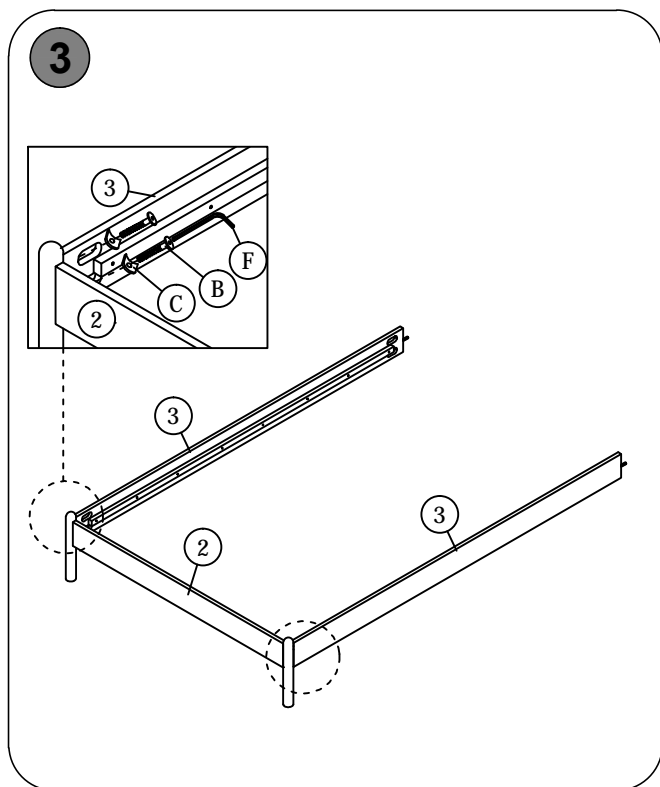

ASSEMBLY INSTRUCTIONS

ASHER / ABIGAIL - FULL

meridian.
furniture

NOTE: For questions about parts or assembly please email support@meridianfurnitureusa.com or call us at 718-758-4455.
www.MeridianFurnitureUSA.com | support@meridianfurnitureusa.com