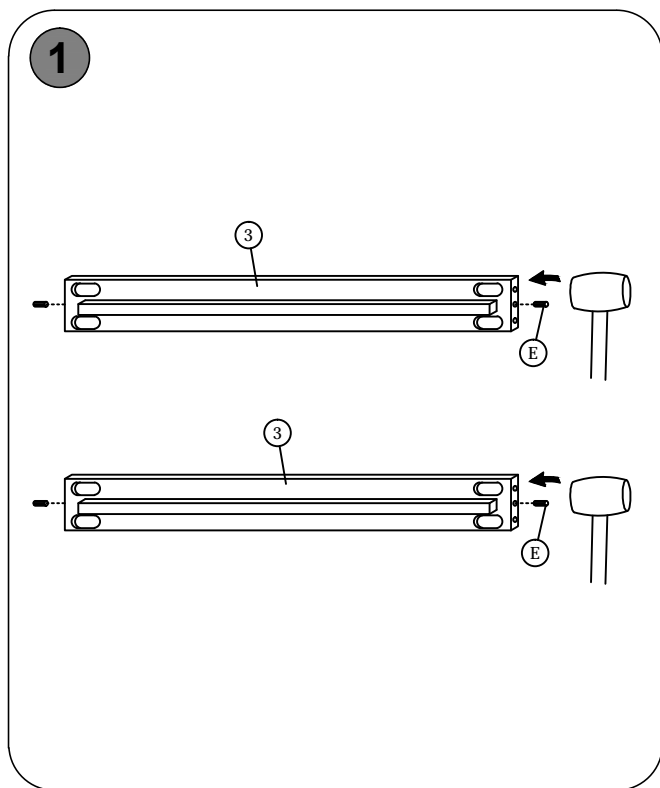

ASSEMBLY INSTRUCTIONS

ASHER / ABIGAIL - FULL

meridian.
furniture

NOTE: For questions about parts or assembly please email support@meridianfurnitureusa.com or call us at 718-758-4455.
www.MeridianFurnitureUSA.com | support@meridianfurnitureusa.com