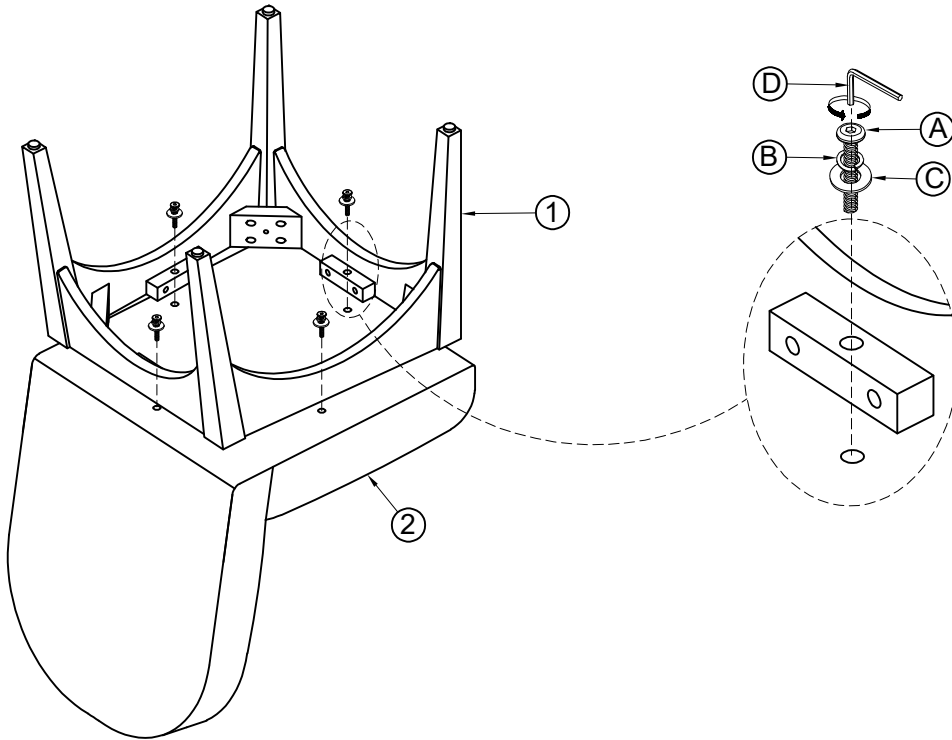

ASSEMBLY INSTRUCTIONS

377 / 378 / 379 / 380 / 381 / 382 - SC

meridian.
furniture

①

②