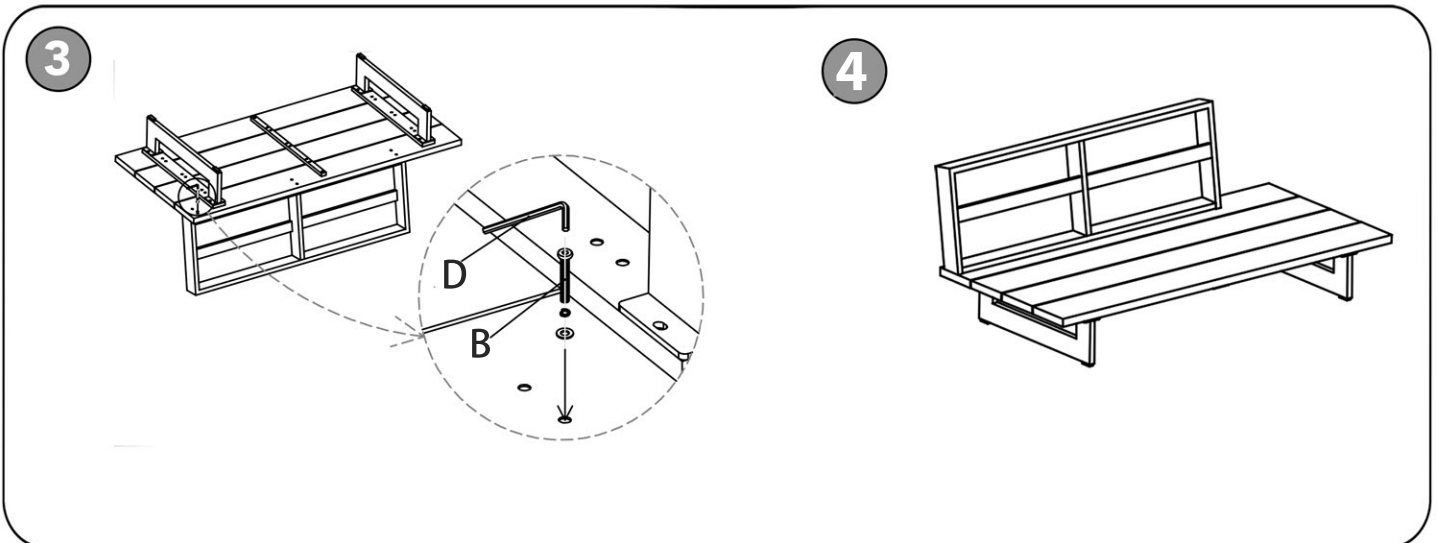

ASSEMBLY INSTRUCTIONS

337/338-Sectional-Sofa Set

meridian.
furniture

NOTE: For questions about parts or assembly please email support@meridianfurnitureusa.com or call us at 718-758-4455.
www.MeridianFurnitureUSA.com | support@meridianfurnitureusa.com