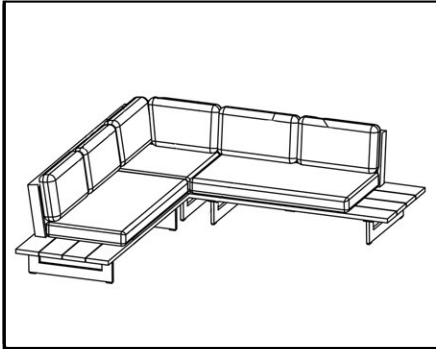

ASSEMBLY INSTRUCTIONS

337/338-Sectional-Sofa Set

meridian.
furniture

+ Parts Included

- ① Bench Backrest Frame (2 pcs) ② Left Bench Seat Frame (1 pcs)

- ③ Right Bench Seat Frame (1 pcs) ④ Corner Sofa Backrest Frame (2 pcs)

- ⑤ Corner Sofa Seat Frame (1 pcs) ⑥ Sofa Leg (6 pcs)

- ⑦ Small Back Cushion (1 pcs) ⑧ Large Back Cushion (5 pcs)

- ⑨ Small Seat Cushion (1 pcs) ⑩ Small Seat Cushion (2 pcs)

+ Do Not Use Power Tools

+ Suggested Adults