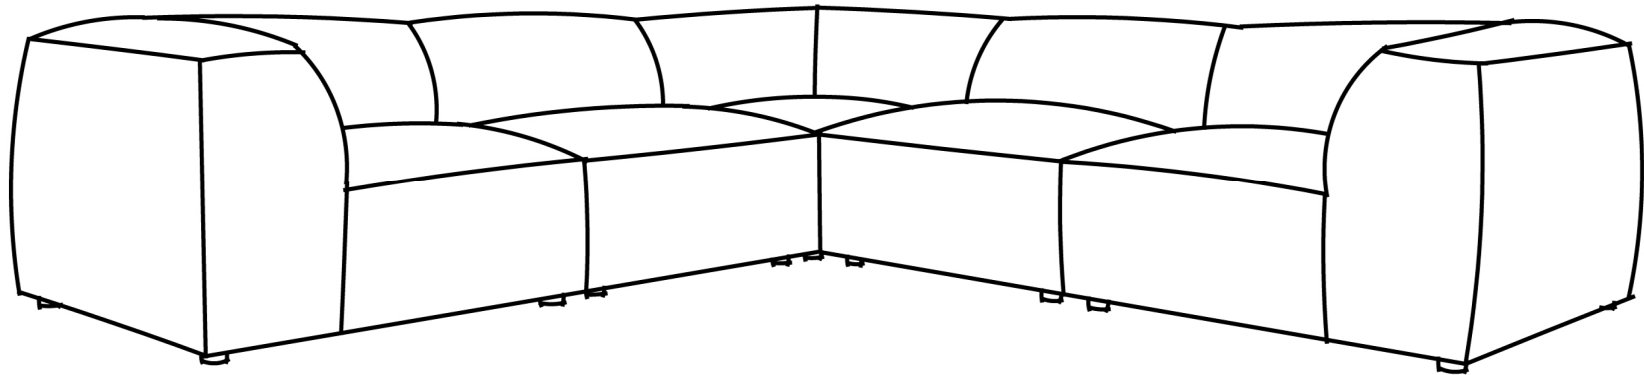

MOE'S

home collection

ASSEMBLY INSTRUCTIONS.

FORM CLASSIC L MODULAR SECTIONAL
VANTAGE BLACK LEATHER

XQ-1007-02

THANK YOU FOR YOUR PURCHASE!

PARTS AND HARDWARE.

NOTES.

Thank you for purchasing this quality product! Be sure to check all packing material carefully for small part that may have come loose inside the carton during shipping.

CAUTION: The item is heavy, assembly should be performed by two people.

STEP 1.

Detail 1

Step 1: Use the connection joint to attach the sofa modules - see detail 1