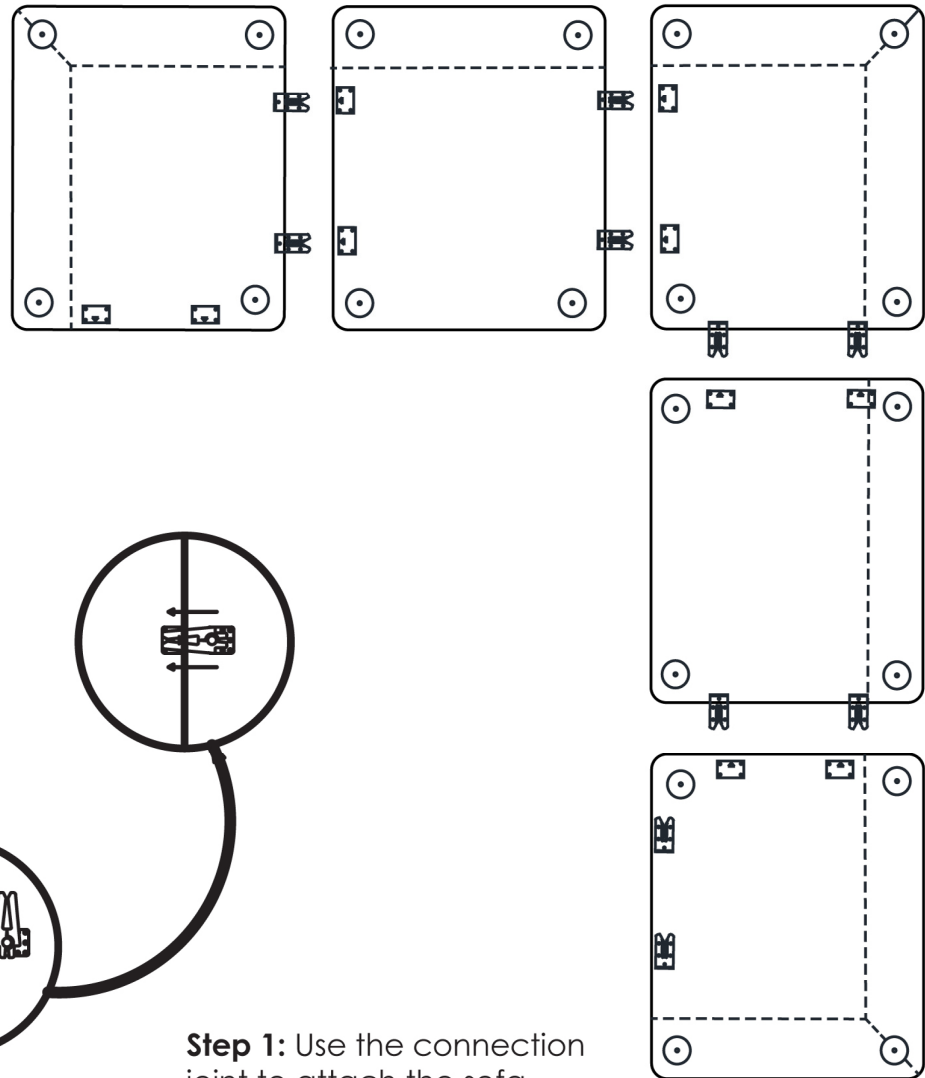

MOE'S

home collection

ASSEMBLY INSTRUCTIONS.

FORM CLASSIC L MODULAR SECTIONAL
VANTAGE BLACK LEATHER

XQ-1007-02

THANK YOU FOR YOUR PURCHASE!

PARTS AND HARDWARE.

NOTES.

Thank you for purchasing this quality product! Be sure to check all packing material carefully for small part that may have come loose inside the carton during shipping.

CAUTION: The item is heavy, assembly should be performed by two people.

STEP 1.

Detail 1

Step 1: Use the connection joint to attach the sofa modules - see detail 1