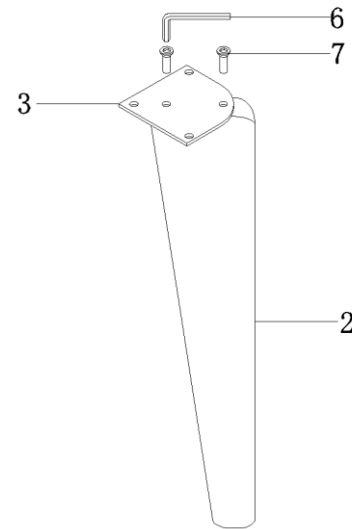

PARTS AND HARDWARE.

NO.	DESCRIPTION	IMAGE	Q'TY
①	BODY		1
②	LEGS		4
③	METAL PLATE		4
④	FLAT WASHER φ8-16		12
⑤	BOLT M8x30		12
⑥	ALLEN KEY		1
⑦	BOLT M8x25		8

NOTES.

Thank you for purchasing this quality product! Be sure to check all packing material carefully for small part that may have come loose inside the carton during shipping.

Caution: The item is heavy, assembly should be performed by two people.

STEP 1.