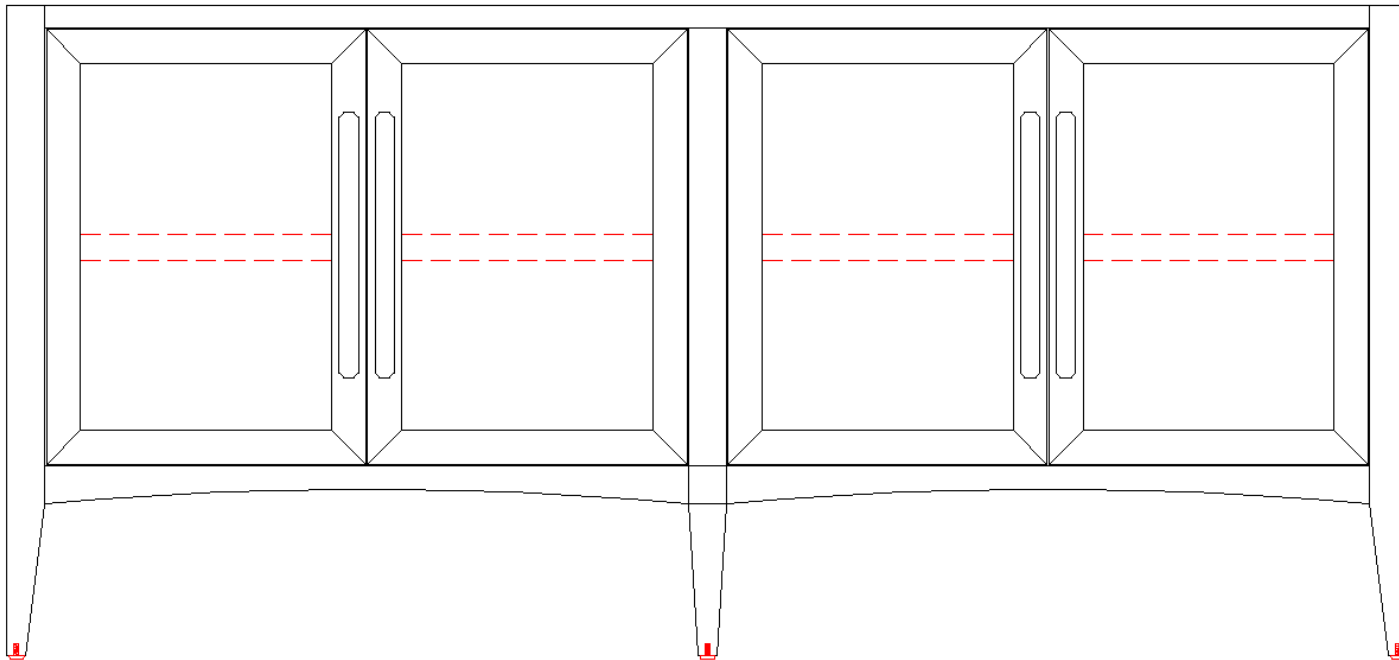

MOE'S

home collection

ASSEMBLY INSTRUCTIONS.

HARRINGTON SIDEBOARD

VL-1078-24

THANK YOU FOR YOUR PURCHASE!

PARTS AND HARDWARE.

| NO. | DESCRIPTION | IMAGE | Q'TY |
|-----|-----------------|---|------|
| ① | BODY |  | 1 |
| ② | ADJUSTABLE FEET |  | 6 |