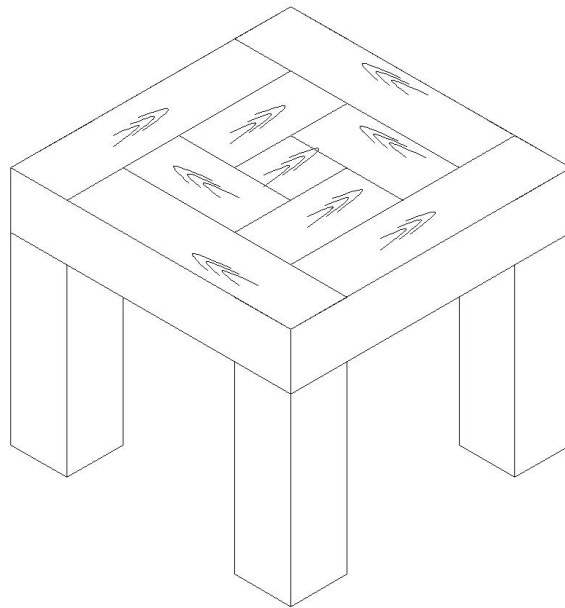

## ASSEMBLY INSTRUCTIONS.

EVANDER SIDE TABLE

**VL-1059-24**

THANK YOU FOR YOUR PURCHASE!

## PARTS AND HARDWARE.

NO.	DESCRIPTION	IMAGE	Q'TY
①	BODY		1
②	LEGS		4
③	BOLT M8x45		8
④	FLAT WASHER φ8-16		8
⑤	ALLEN KEY		1