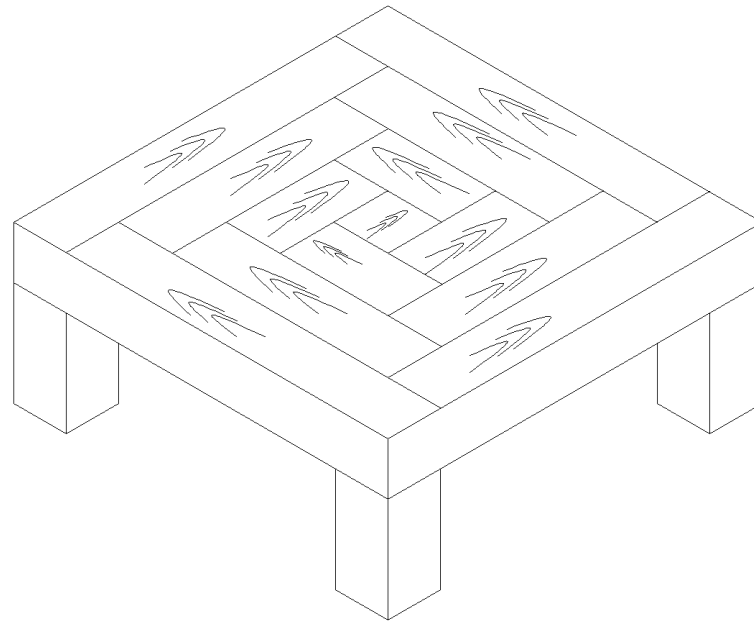

## ASSEMBLY INSTRUCTIONS.

EVANDER COFFEE TABLE RUSTIC BROWN

VL-1058-03

THANK YOU FOR YOUR PURCHASE!

## PARTS AND HARDWARE.

NO.	DESCRIPTION	IMAGE	Q'TY
①	BODY		1
②	LEGS		4
③	BOLT M8x45		8
④	FLAT WASHER φ8-16		8
⑤	ALLEN KEY		1